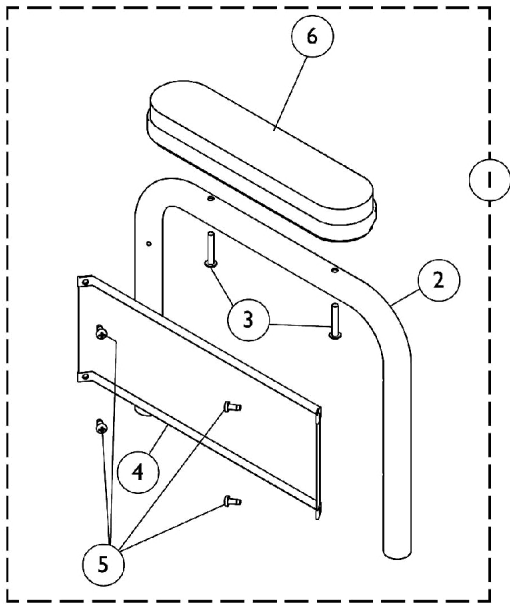

Fixed Height Arms

Desk and Full Length

Desk Length Arm with Arm Pad

Full Length Arm with Arm Pad

Fixed Height Arms Desk and Full Length

Item Number	Note	Part Number	Description	Quantity Per	
				Package	Assembly
1	A,B	8881102858-NL A	NLA - Fixed Height Desk Length Arm Assembly - Right	1	1
2			NLA - Tube, Arm, Desk Length, Black - Right/Left	1	1
3			Package, Screw Phillips Pan Head (#10-32 x 1-1/8")	2	1
4			NLA - Guard, Clothing, Desk Length	1	1
5			Screw, Phillips Pan Head Tap (#8-32 x 3/8")	1	4
6			Pad, Arm, Desk Length	1	1
6	A	8881053578	Kit, Arm Pad w/ Screws, Desk Length (9" L x 2" W) (Pair)	2	1
1	A,B	8881102859-NL A	NLA - Fixed Height Desk Length Arm Assembly - Left	1	1
2			NLA - Tube, Arm, Desk Length, Black - Right/Left	1	1
3			Package, Screw Phillips Pan Head (#10-32 x 1-1/8")	2	1
4			NLA - Guard, Clothing, Desk Length	1	1
5			Screw, Phillips Pan Head Tap (#8-32 x 3/8")	1	4
6			NLA - Arm Pad, Desk Length w/ Law Label	1	1
6	A	8881053578	Kit, Arm Pad w/ Screws, Desk Length (9" L x 2" W) (Pair)	2	1
7	A,C	8881102864-NL A	NLA - Fixed Height Full Length Arm Assembly - Right	1	1
8			NLA - Arm Base, Full Length, Black - Right	1	1
9			Screw, Phillips Pan Head (#10-32 x 1-1/8")	1	2
10			NLA - Guard, Clothing, Desk Length	1	1
11			Screw, Phillips Pan Head Tap (#8-32 x 3/8")	1	4
12			Plug Button, Black (7/8")	1	1
13			NLA - Pad, Arm, Full Length	1	1
13	A	8881053577	Kit, Arm Pad w/ Screws, Full Length (14" L x 2" W) (Pair)	2	1
7	A,C	8881102865-NL A	NLA - Fixed Height Full Length Arm Assembly - Left	1	1
8			NLA - Arm Base, Full Length, Black - Left	1	1
9			Screw, Phillips Pan Head (#10-32 x 1-1/8")	1	2
10			NLA - Guard, Clothing, Desk Length	1	1
11			Screw, Phillips Pan Head Tap (#8-32 x 3/8")	1	4
12			Plug Button, Black (7/8")	1	1
13			NLA - Pad, Arm, Full Length w/ Law Label	1	1
13	A	8881053577	Kit, Arm Pad w/ Screws, Full Length (14" L x 2" W) (Pair)	2	1

NOTE: A - Specify upholstery color U67 Black when ordering
 B - Includes items 2-6
 C - Includes items 8-13