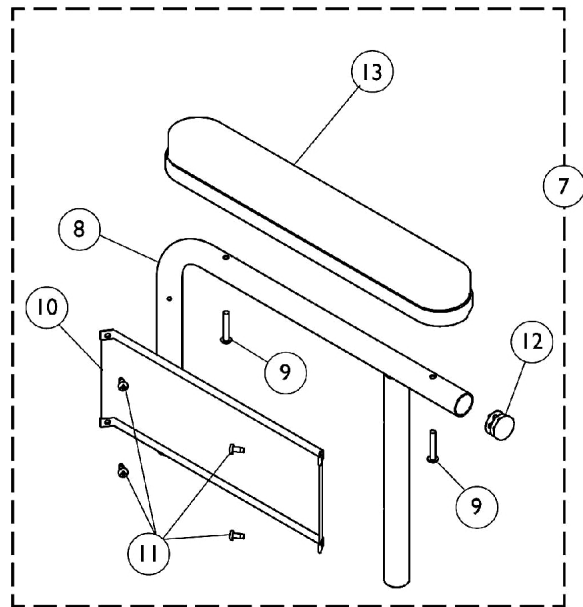

Fixed Height Arms

Desk and Full Length

Desk Length Arm with Arm Pad

Full Length Arm with Arm Pad

Fixed Height Arms Desk and Full Length

Item Number	Note	Part Number	Description	Quantity Per	
				Package	Assembly
1	A,B	8881102858-NL A	NLA - Fixed Height Desk Length Arm Assembly - Right	1	1
2			NLA - Tube, Arm, Desk Length, Black - Right/Left	1	1
3			Package, Screw Phillips Pan Head (#10-32 x 1-1/8")	2	1
4			NLA - Guard, Clothing, Desk Length	1	1
5			Screw, Phillips Pan Head Tap (#8-32 x 3/8")	1	4
6			Pad, Arm, Desk Length	1	1
6	A	8881053578	Kit, Arm Pad w/ Screws, Desk Length (9" L x 2" W) (Pair)	2	1
1	A,B	8881102859-NL A	NLA - Fixed Height Desk Length Arm Assembly - Left	1	1
2			NLA - Tube, Arm, Desk Length, Black - Right/Left	1	1
3			Package, Screw Phillips Pan Head (#10-32 x 1-1/8")	2	1
4			NLA - Guard, Clothing, Desk Length	1	1
5			Screw, Phillips Pan Head Tap (#8-32 x 3/8")	1	4
6			NLA - Arm Pad, Desk Length w/ Law Label	1	1
6	A	8881053578	Kit, Arm Pad w/ Screws, Desk Length (9" L x 2" W) (Pair)	2	1
7	A,C	8881102864-NL A	NLA - Fixed Height Full Length Arm Assembly - Right	1	1
8			NLA - Arm Base, Full Length, Black - Right	1	1
9			Screw, Phillips Pan Head (#10-32 x 1-1/8")	1	2
10			NLA - Guard, Clothing, Desk Length	1	1
11			Screw, Phillips Pan Head Tap (#8-32 x 3/8")	1	4
12			Plug Button, Black (7/8")	1	1
13			NLA - Pad, Arm, Full Length	1	1
13	A	8881053577	Kit, Arm Pad w/ Screws, Full Length (14" L x 2" W) (Pair)	2	1
7	A,C	8881102865-NL A	NLA - Fixed Height Full Length Arm Assembly - Left	1	1
8			NLA - Arm Base, Full Length, Black - Left	1	1
9			Screw, Phillips Pan Head (#10-32 x 1-1/8")	1	2
10			NLA - Guard, Clothing, Desk Length	1	1
11			Screw, Phillips Pan Head Tap (#8-32 x 3/8")	1	4
12			Plug Button, Black (7/8")	1	1
13			NLA - Pad, Arm, Full Length w/ Law Label	1	1
13	A	8881053577	Kit, Arm Pad w/ Screws, Full Length (14" L x 2" W) (Pair)	2	1

NOTE: A - Specify upholstery color U67 Black when ordering
 B - Includes items 2-6
 C - Includes items 8-13