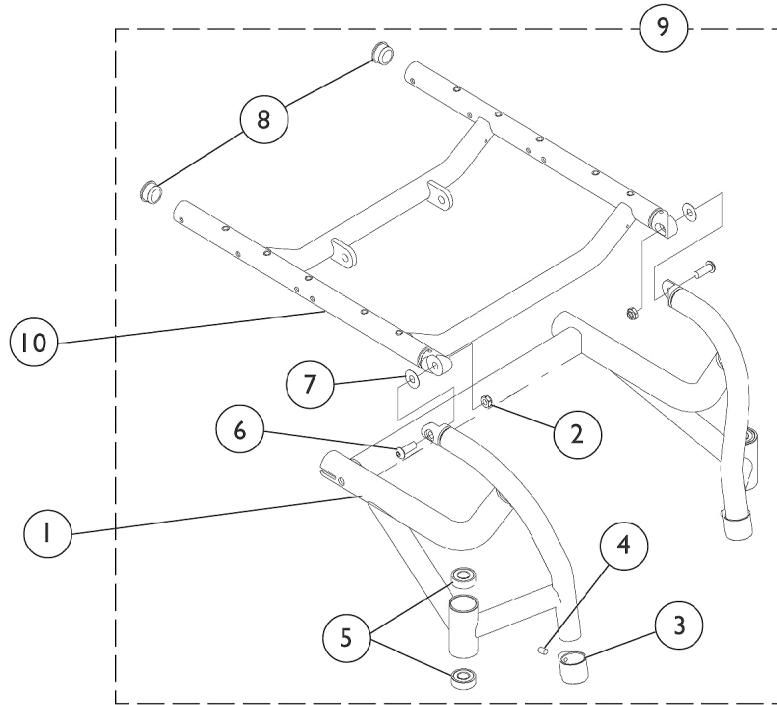

Seat Frames and Frame Hardware

Seat Frames and Frame Hardware

Item Number	Note	Part Number	Description	Quantity Per	
				Package	Assembly
1	A	8881101592-NL A	NLA - Frame, Aluminum, Color	1	1
2		1028769	Locknut (5/16-18)	1	2
3		1111949-NLA	NLA - Clamp, Footrest	1	2
4		1026911-NLA	NLA - Screw, Socket Set Cone Point (1/4-20 x 1/2")	1	2
5		40117X021	Bearing (1/2" I.D. x 1-1/8" O.D.)	1	4
6	B	1000208-NLA	NLA - Screw, Shoulder Hex Socket Head (5/16" x 3/8", 1/4-20)	1	2
6	C	1046494	Screw, Socket Button Head (5/16-18 x 7/8")	1	2
7		1046497-NLA	NLA - Washer, Nylon (5/16 x 7/8 x 1/64")	1	4
8		1056328	Plug Button, Black (1")	1	2
9	D	1098112-NLA	NLA - Hardware, Frame, A6, Both Sides	2	1
10		See Chart	#10 Seat Frames	1	1
11		1069421-NLA	NLA - Screw, Shoulder Hex Socket Head (3/8 x 1", 5/16-18)	1	4
12		1093116-NLA	NLA - Flange	1	4
13		1095638-NLA	NLA - Rod, Attaching, Adjustable Height	1	2
14		See Chart	#14 Seat Adjustment Assembly	2	1

NOTE: A - Configured Item
 B - Chairs built Before 9/16/02. Due to design improvement, this screw was replaced with part nos. 1046494 and 1028769.
 C - Chairs built After 9/15/02.
 D - Includes items 2-8.

Seat Frames and Frame Hardware

#10 Seat Frames

Chair Width	14" Deep	15" Deep	16" Deep	17" Deep	18" Deep	19" Deep	20" Deep
14"	8881093166-NLA	8881093173-NLA	8881093180-NLA	8881093187-NLA	8881093194-NLA	N/A	N/A
15"	8881093167-NLA	8881093174-NLA	8881093181-NLA	8881093188-NLA	8881093195-NLA	N/A	N/A
16"	8881093168-NLA	8881093175-NLA	8881093182-NLA	8881093189-NLA	8881093196-NLA	8881093203-NLA	N/A
17"	8881093169-NLA	8881093176-NLA	8881093183-NLA	8881093190-NLA	8881093197-NLA	8881093204-NLA	N/A
18"	8881093170-NLA	8881093177-NLA	8881093184-NLA	8881093191-NLA	8881093198-NLA	8881093205-NLA	N/A
19"	N/A	N/A	8881093185-NLA	8881093192-NLA	8881093199-NLA	8881093206-NLA	N/A
20"	N/A	N/A	8881093186-NLA	8881093193-NLA	8881093200-NLA	8881093207-NLA	8881093972-NLA