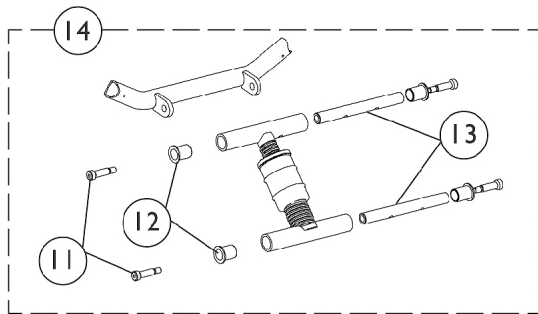

Seat Frames and Frame Hardware

Seat Frames and Frame Hardware

Item Number	Note	Part Number	Description	Quantity Per	
				Package	Assembly
1	A	8881101592-NL A	NLA - Frame, Aluminum, Color	1	1
2		1028769	Locknut (5/16-18)	1	2
3		1111949-NLA	NLA - Clamp, Footrest	1	2
4		1026911-NLA	NLA - Screw, Socket Set Cone Point (1/4-20 x 1/2")	1	2
5		40117X021	Bearing (1/2" I.D. x 1-1/8" O.D.)	1	4
6	B	1000208-NLA	NLA - Screw, Shoulder Hex Socket Head (5/16" x 3/8", 1/4-20)	1	2
6	C	1046494	Screw, Socket Button Head (5/16-18 x 7/8")	1	2
7		1046497-NLA	NLA - Washer, Nylon (5/16 x 7/8 x 1/64")	1	4
8		1056328	Plug Button, Black (1")	1	2
9	D	1098112-NLA	NLA - Hardware, Frame, A6, Both Sides	2	1
10		See Chart	#10 Seat Frames	1	1
11		1069421-NLA	NLA - Screw, Shoulder Hex Socket Head (3/8 x 1", 5/16-18)	1	4
12		1093116-NLA	NLA - Flange	1	4
13		1095638-NLA	NLA - Rod, Attaching, Adjustable Height	1	2
14		See Chart	#14 Seat Adjustment Assembly	2	1

NOTE: A - Configured Item
 B - Chairs built Before 9/16/02. Due to design improvement, this screw was replaced with part nos. 1046494 and 1028769.
 C - Chairs built After 9/15/02.
 D - Includes items 2-8.

Seat Frames and Frame Hardware

#10 Seat Frames

Chair Width	14" Deep	15" Deep	16" Deep	17" Deep	18" Deep	19" Deep	20" Deep
14"	8881093166-NLA	8881093173-NLA	8881093180-NLA	8881093187-NLA	8881093194-NLA	N/A	N/A
15"	8881093167-NLA	8881093174-NLA	8881093181-NLA	8881093188-NLA	8881093195-NLA	N/A	N/A
16"	8881093168-NLA	8881093175-NLA	8881093182-NLA	8881093189-NLA	8881093196-NLA	8881093203-NLA	N/A
17"	8881093169-NLA	8881093176-NLA	8881093183-NLA	8881093190-NLA	8881093197-NLA	8881093204-NLA	N/A
18"	8881093170-NLA	8881093177-NLA	8881093184-NLA	8881093191-NLA	8881093198-NLA	8881093205-NLA	N/A
19"	N/A	N/A	8881093185-NLA	8881093192-NLA	8881093199-NLA	8881093206-NLA	N/A
20"	N/A	N/A	8881093186-NLA	8881093193-NLA	8881093200-NLA	8881093207-NLA	8881093972-NLA