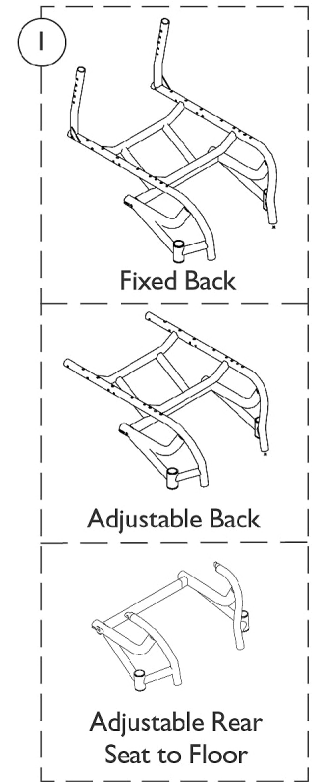

Seat Frames and Frame Hardware

Seat Frames and Frame Hardware

Item Number	Note	Part Number	Description	Quantity Per	
				Package	Assembly
1	A	8881101592-NL A	NLA - Frame, Aluminum, Color	1	1
2		1028769	Locknut (5/16-18)	1	2
3		1111949-NLA	NLA - Clamp, Footrest	1	2
4		1026911-NLA	NLA - Screw, Socket Set Cone Point (1/4-20 x 1/2")	1	2
5		40117X021	Bearing (1/2" I.D. x 1-1/8" O.D.)	1	4
6	B	1000208-NLA	NLA - Screw, Shoulder Hex Socket Head (5/16" x 3/8", 1/4-20)	1	2
6	C	1046494	Screw, Socket Button Head (5/16-18 x 7/8")	1	2
7		1046497-NLA	NLA - Washer, Nylon (5/16 x 7/8 x 1/64")	1	4
8		1056328	Plug Button, Black (1")	1	2
9	D	1098112-NLA	NLA - Hardware, Frame, A6, Both Sides	2	1
10		See Chart	#10 Seat Frames	1	1
11		1069421-NLA	NLA - Screw, Shoulder Hex Socket Head (3/8 x 1", 5/16-18)	1	4
12		1093116-NLA	NLA - Flange	1	4
13		1095638-NLA	NLA - Rod, Attaching, Adjustable Height	1	2
14		See Chart	#14 Seat Adjustment Assembly	2	1

NOTE: A - Configured Item
 B - Chairs built Before 9/16/02. Due to design improvement, this screw was replaced with part nos. 1046494 and 1028769.
 C - Chairs built After 9/15/02.
 D - Includes items 2-8.

Seat Frames and Frame Hardware

#10 Seat Frames

Chair Width	14" Deep	15" Deep	16" Deep	17" Deep	18" Deep	19" Deep	20" Deep
14"	8881093166-NLA	8881093173-NLA	8881093180-NLA	8881093187-NLA	8881093194-NLA	N/A	N/A
15"	8881093167-NLA	8881093174-NLA	8881093181-NLA	8881093188-NLA	8881093195-NLA	N/A	N/A
16"	8881093168-NLA	8881093175-NLA	8881093182-NLA	8881093189-NLA	8881093196-NLA	8881093203-NLA	N/A
17"	8881093169-NLA	8881093176-NLA	8881093183-NLA	8881093190-NLA	8881093197-NLA	8881093204-NLA	N/A
18"	8881093170-NLA	8881093177-NLA	8881093184-NLA	8881093191-NLA	8881093198-NLA	8881093205-NLA	N/A
19"	N/A	N/A	8881093185-NLA	8881093192-NLA	8881093199-NLA	8881093206-NLA	N/A
20"	N/A	N/A	8881093186-NLA	8881093193-NLA	8881093200-NLA	8881093207-NLA	8881093972-NLA