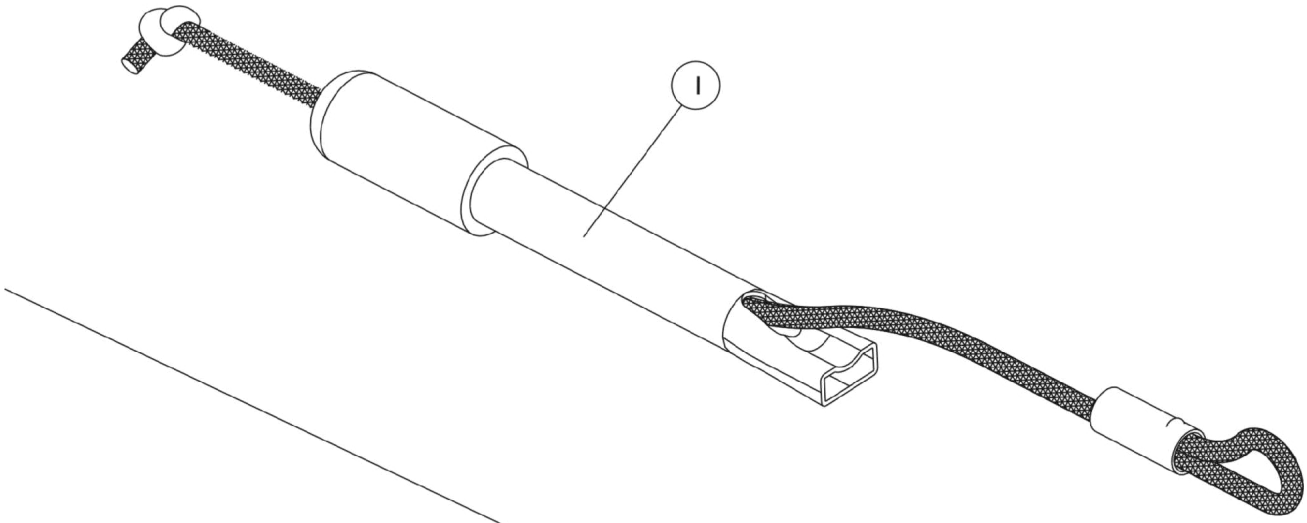

Wheel Lock Extensions

Wheel Lock Extensions

Wheel Lock Extensions

Item Number	Part Number	Description	Quantity Per Assembly
1	1038599	Wheel Lock Extension with Tip & Cord (Pair)	2
2	1050193	Wheel Lock Extension with Tip, 6" (Pair)	2
2	1143049	Kit, Wheel Lock Extension Handle, Black (8") (Pair)	2