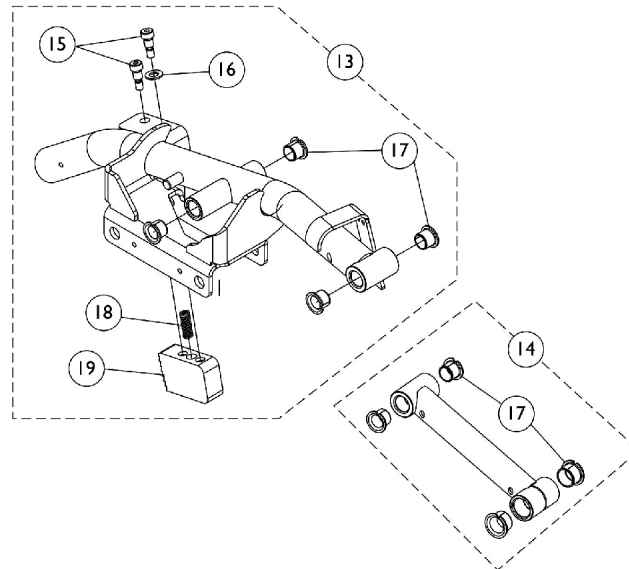

## SureStep Walking Beams and Hardware Before 10/04/05

Item Number	Note	Part Number	Description	Quantity Per	
				Package	Assembly
1		1110667-NLA	NLA - Screw, Socket Head Shoulder (1/2 x 3-3/4", 3/8-16)	1	1
2		1117033	Spring, Torsion - Right	1	1
2		1117034	Spring, Torsion - Left	1	1
3		1112361	Spacer, Spring, Black	1	1
4		1028550	Locknut (5/8-18)	1	1
5		1110685-NLA	NLA - Spacer, Bushing	1	1
6		1108437-NLA	NLA - Bumper, Rubber (1" Diameter x 5/8")	1	2
7		1113420	Plate, Lock	1	1
8		1106068	Spacer, Stem (5/8 x 1-1/8 x 3/16")	1	1
9		1028486	Locknut, Low Profile (3/8-16)	1	1
10		1069548-NLA	NLA - Washer, Steel (7/16 x 13/16 x 1/8")	1	1
11		000037-NLA	NLA - Nut, Keps (5/16-18)	1	1
12	A	1117035-NLA	NLA - Hardware, Walking Beam Mounting, SureStep- Right	1	1
12	A	1117036-NLA	NLA - Hardware, Walking Beam Mounting, SureStep - Left	1	1
13	B	1123354	Beam, Walking with Hardware - Right	1	1
13	B	1123355	Beam, Walking with Hardware - Left	1	1
14	C	1112568	0	1	1
15		1000208-NLA	NLA - Screw, Shoulder Hex Socket Head (5/16" x 3/8", 1/4-20)	1	2
16		1025704	Washer, Flat (5/16 x 5/8 x 1/16")	1	1
17		1110669	Bearing, Flange (1/2 x 13/16 x 1/2")	1	4
18		1123333	Spring, Compression (11/32 x 1 x 1/32")	1	1
19		1123323	Rack, Motor	1	1
NOTE: A - Includes items 1-11 B - Includes items 15-19 C - Includes item 17					