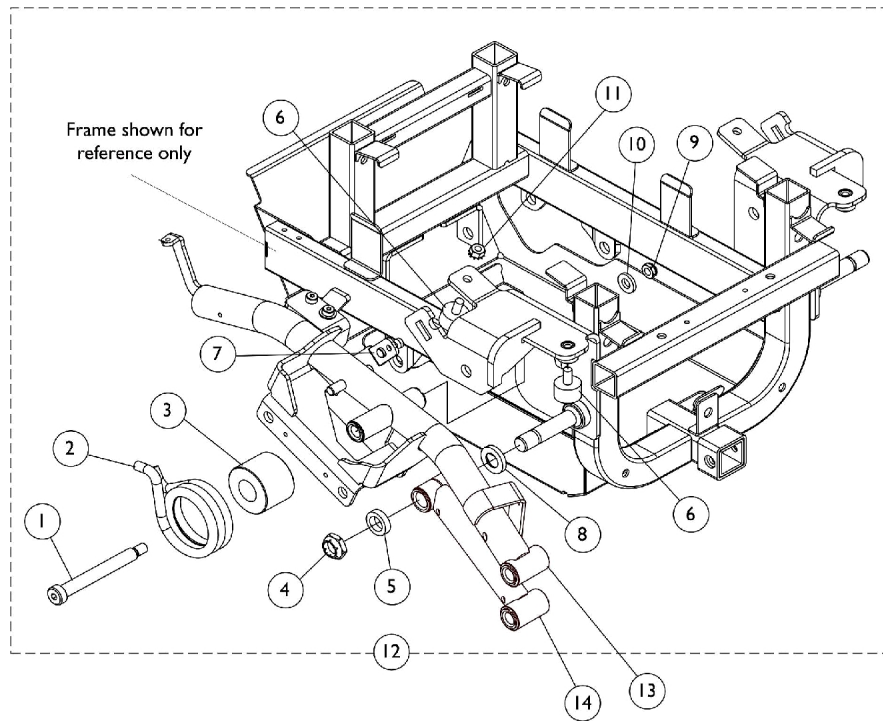

## SureStep Walking Beams and Hardware Before 10/04/05

Item Number	Note	Part Number	Description	Quantity Per	
				Package	Assembly
1		1110667-NLA	NLA - Screw, Socket Head Shoulder (1/2 x 3-3/4", 3/8-16)	1	1
2		1117033	Spring, Torsion - Right	1	1
2		1117034	Spring, Torsion - Left	1	1
3		1112361	Spacer, Spring, Black	1	1
4		1028550	Locknut (5/8-18)	1	1
5		1110685-NLA	NLA - Spacer, Bushing	1	1
6		1108437-NLA	NLA - Bumper, Rubber (1" Diameter x 5/8")	1	2
7		1113420	Plate, Lock	1	1
8		1106068	Spacer, Stem (5/8 x 1-1/8 x 3/16")	1	1
9		1028486	Locknut, Low Profile (3/8-16)	1	1
10		1069548-NLA	NLA - Washer, Steel (7/16 x 13/16 x 1/8")	1	1
11		000037-NLA	NLA - Nut, Keps (5/16-18)	1	1
12	A	1117035-NLA	NLA - Hardware, Walking Beam Mounting, SureStep- Right	1	1
12	A	1117036-NLA	NLA - Hardware, Walking Beam Mounting, SureStep - Left	1	1
13	B	1123354	Beam, Walking with Hardware - Right	1	1
13	B	1123355	Beam, Walking with Hardware - Left	1	1
14	C	1112568	0	1	1
15		1000208-NLA	NLA - Screw, Shoulder Hex Socket Head (5/16" x 3/8", 1/4-20)	1	2
16		1025704	Washer, Flat (5/16 x 5/8 x 1/16")	1	1
17		1110669	Bearing, Flange (1/2 x 13/16 x 1/2")	1	4
18		1123333	Spring, Compression (11/32 x 1 x 1/32")	1	1
19		1123323	Rack, Motor	1	1
NOTE: A - Includes items 1-11 B - Includes items 15-19 C - Includes item 17					