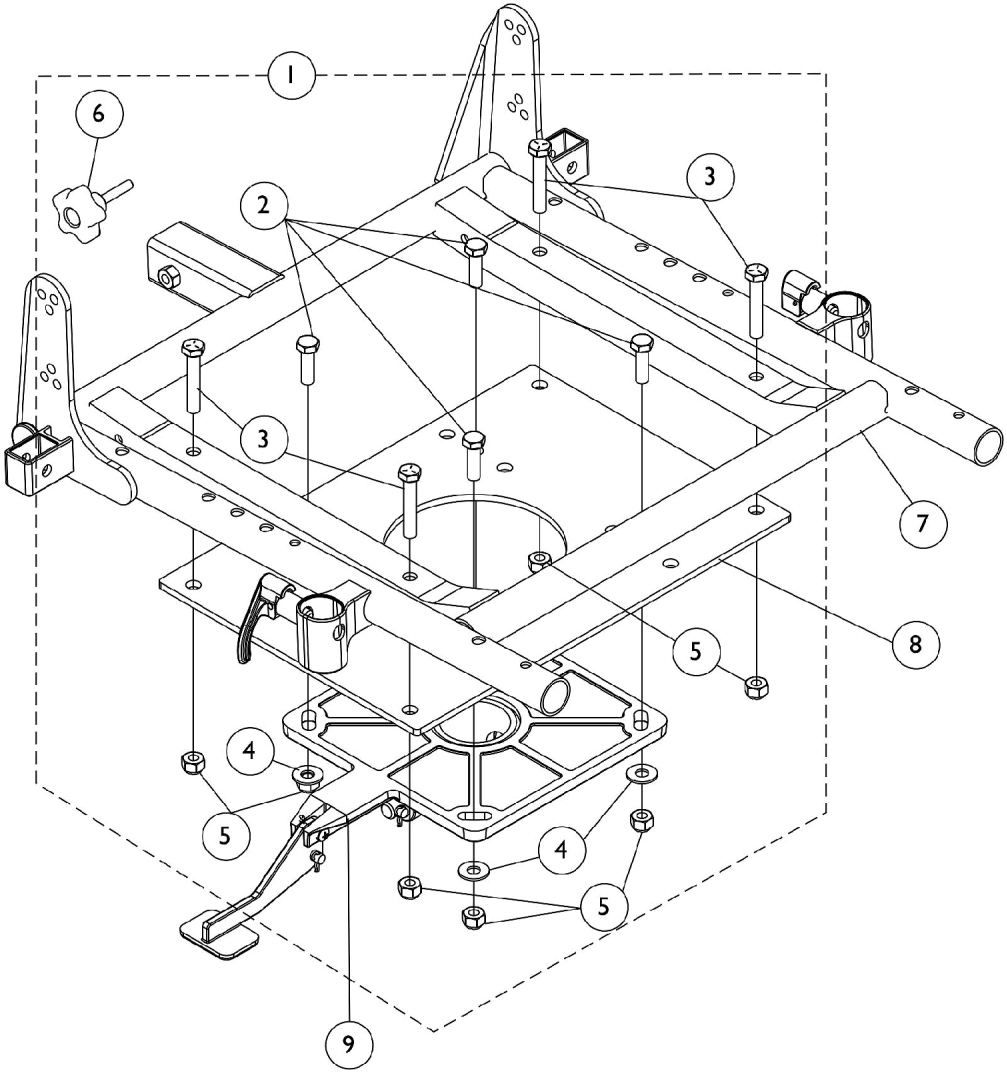

ASBA Seat Frame and Mounting Hardware

M50/M51

ASBA Seat Frame and Mounting Hardware M50/M51

Item Number	Note	Part Number	Description	Quantity Per	
				Package	Assembly
1	A	1134543	Kit, Seat Frame Hardware	1	1
2			Screw, Hex Head (5/16-18 x 1")	1	4
3			NLA - Screw, Hex Head (5/16-18 x 1-3/4")	1	4
4			Washer, Steel (5/16 x 3/4 x 1/16")	1	4
5			Locknut (5/16-18)	1	8
6			NLA - Knob, Adjustment, Black (5/16-18 x 1-1/2")	1	1
7		See Chart	#7 Seat Frame, ASBA	1	1
8		1134542	Plate, Seat Frame	1	1
9		1116413-NLA	NLA - Pivot, Seat	1	1

NOTE: A - Includes items 2-6

#7 Seat Frame, ASBA

Chair Depth	16" Wide	17" Wide	18" Wide	19" Wide	20" Wide
16-17" Deep	1132433-NLA	1132434-NLA	1132435-NLA	1132436-NLA	1132437-NLA
18-19" Deep	1132442-NLA	1132443-NLA	1132444-NLA	1132445-NLA	1132446-NLA
20" Deep	1132451-NLA	1132452-NLA	1132453-NLA	1132454-NLA	1132455-NLA