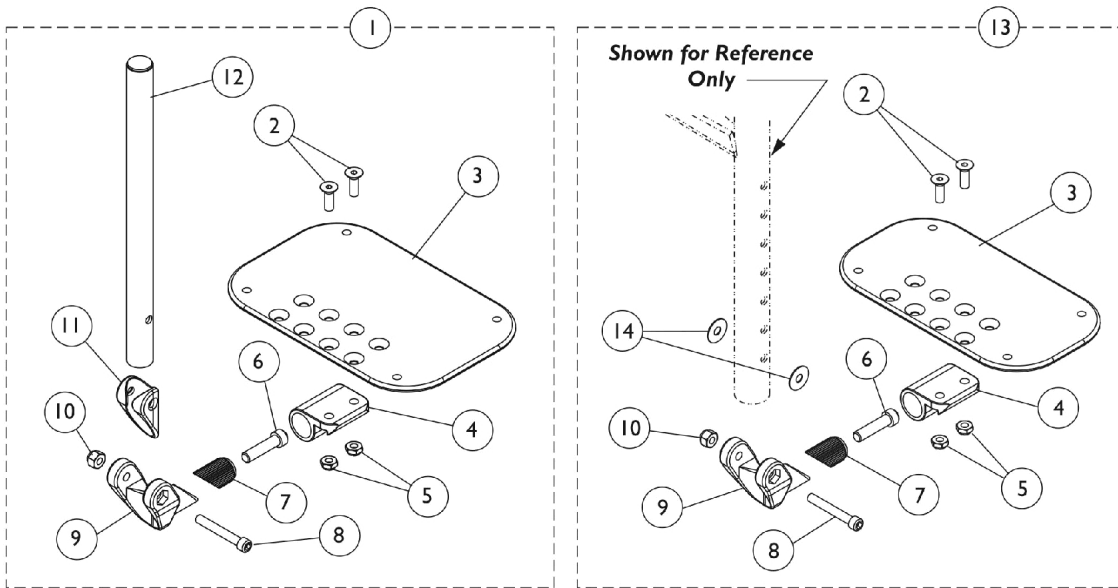

Adjustable Angle Footplate Assemblies - AT5543

**Swingaway Front Riggings
Except 90 Degree and 70 Degree MFX**

90 Degree and 70 Degree MFX

Used on all front riggings except Wedge Style AT5044 Elevating Legrests