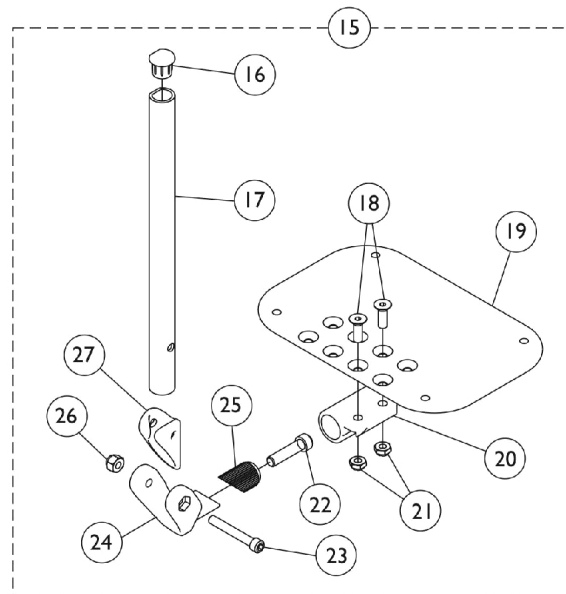

Used on Wedge Style AT5044 Elevating Legrests

Adjustable Angle Footplate Assemblies - AT5543

Item Number	Note	Part Number	Description	Quantity Per	
				Package	Assembly
1	C	See Chart	#1 60 Degree, 60 Degree MFX, 70 Degree Non Tapered, 70LIFTNT, & Ratchet Style AT5044 Front Riggings	1	1
1	C	See Chart	#1 70 Degree Tapered Footrests	1	1
2		1113578	Screw, Socket Flat Head (1/4-28 x 3/4")	1	2
3	G	1113571	Footplate, Adjustable Angle, Small, Black (3-1/4" W x 8" L)	1	1
3	G	1113572	Footplate, Adjustable Angle, Medium, Black (4-1/4" W x 8" L)	1	1
3	G	1113573	Footplate, Adjustable Angle, Large, Black (5-1/4" W x 8" L)	1	1
3	G	1113574	Footplate, Adjustable Angle, Extra Large, Black (6-1/4" W x 8" L)	1	1
3		1113575	Footplate, Adjustable Angle, XX- Large, Black (7-1/4" W x 8" L)	1	1
4		1113528	Bracket, Adjustable Angle Footplate, Black	1	1
5		1025765	Locknut (1/4-28)	1	2
6		1021344	Screw, Socket Head (5/16-18 x 1-1/2")	1	1
7		1113530	Attachment, Hinge	1	1
8		1096810	Screw, Socket Head (1/4-28 x 1-3/4")	1	1
9		1113529	Hinge, Adjustable Angle Footrest	1	1
10		1065362	Locknut (1/4-28)	1	1
11		1114688	Spacer, Hinge, Black	1	1
12	A	1114699	Tube, Pivot/Slide, Straight, Black (10-1/4")	1	1
12	B	1114700	Tube, Pivot/Slide, Straight, 2" Longer ALPT, Black (12-1/4")	1	1
13	D	See Chart	#13 90 Degree / 70 Degree MFX, 70 Degree LIFTMFX and 90 Degree LIFTMFX Footrests	1	1
14		1025456	Washer, Nylon (3/4 x 1/4 x 1/32")	1	2
15	E	See Chart	#15 Wedge Style AT5044 Elevating Legrests	1	1
16		1134427	Package, Plug Button, Black, "D" Shaped (3/4")	10	1
17	F	1134433	Pivot/Slide Tube w/ D Insert, Black	1	1
17	F	1134432	Pivot/Slide Tube w/ D Insert, Black (2" Longer)	1	1
18		1113578	Screw, Socket Flat Head (1/4-28 x 3/4")	1	2
19		1113573	Footplate, Adjustable Angle, Large, Black (5-1/4" W x 8" L)	1	1
19		1113574	Footplate, Adjustable Angle, Extra Large, Black (6-1/4" W x 8" L)	1	1
19		1113575	Footplate, Adjustable Angle, XX- Large, Black (7-1/4" W x 8" L)	1	1
20		1113528	Bracket, Adjustable Angle Footplate, Black	1	1
21		1025765	Locknut (1/4-28)	1	2
22		1021343	Screw, Socket Head (5/16-18 x 1-1/4")	1	1
23		1096810	Screw, Socket Head (1/4-28 x 1-3/4")	1	1
24		1113529	Hinge, Adjustable Angle Footrest	1	1
25		1113530	Attachment, Hinge	1	1
26		1065362	Locknut (1/4-28)	1	1
27		1114688	Spacer, Hinge, Black	1	1