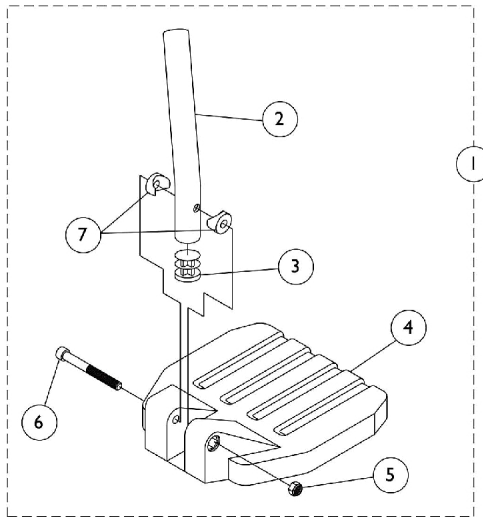

Pivot Tube w/ Footplate Assemblies - 1651 Composite

Used on all front riggings except
Wedge Style Elevating Legrests AT5044

Used on Wedge Style Elevating Legrests AT5044

Pivot Tube w/ Footplate Assemblies - 1651 Composite