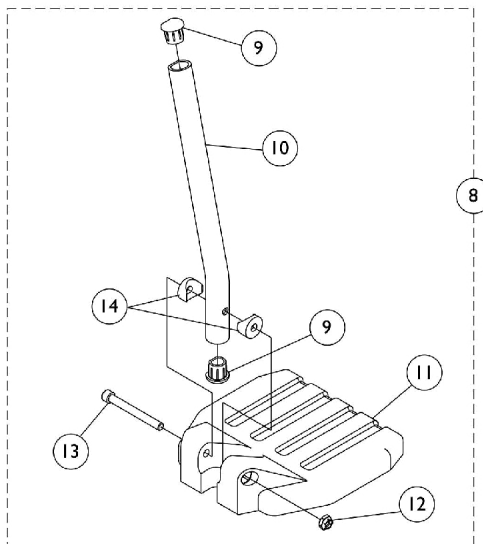

Used on Wedge Style Elevating Legrests AT5044