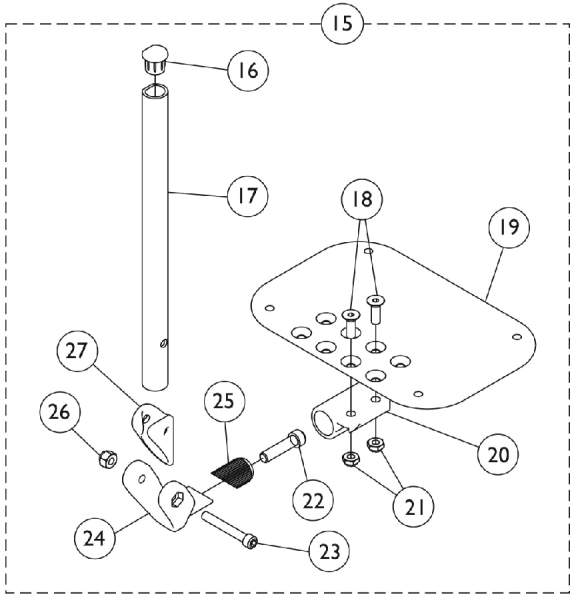

Used on Wedge Style AT5044 Elevating Legrests

Front Rigging - Adjustable Angle Footplate Assembly - AT5543

Item Number	Note	Part Number	Description	Quantity Per	
				Package	Assembly
1	D	See Chart	#1 60 Degree, 60 Degree MFX, 70 Degree Non Tapered, & Ratchet Style AT5044 Front Riggings	1	1
1	D	See Chart	#1 70 Degree Tapered Footrests	1	1
1	D	See Chart	#1 ATL4A Articulating Legrests	1	1
2		1113578	Screw, Socket Flat Head (1/4-28 x 3/4")	1	2
3	H	1113572	Footplate, Adjustable Angle, Medium, Black (4-1/4" W x 8" L)	1	1
3	H	1113573	Footplate, Adjustable Angle, Large, Black (5-1/4" W x 8" L)	1	1
3	H	1113574	Footplate, Adjustable Angle, Extra Large, Black (6-1/4" W x 8" L)	1	1
3	H	1113575	Footplate, Adjustable Angle, XX- Large, Black (7-1/4" W x 8" L)	1	1
4		1113528	Bracket, Adjustable Angle Footplate, Black	1	1
5		1025765	Locknut (1/4-28)	1	2
6		1021344	Screw, Socket Head (5/16-18 x 1-1/2")	1	1
7		1113530	Attachment, Hinge	1	1
8		1096810	Screw, Socket Head (1/4-28 x 1-3/4")	1	1
9		1113529	Hinge, Adjustable Angle Footrest	1	1
10		1065362	Locknut (1/4-28)	1	1
11		1114688	Spacer, Hinge, Black	1	1
12	A	1114699	Tube, Pivot/Slide, Straight, Black (10-1/4")	1	1
12	B	1114700	Tube, Pivot/Slide, Straight, 2" Longer ALPT, Black (12-1/4")	1	1
12	C	1114707	Tube, Pivot/Slide, Straight, Chrome (11-7/8")	1	1
13	E	See Chart	#13 90 Degree / 70 Degree MFX Footrests	1	1
14		1025456	Washer, Nylon (3/4 x 1/4 x 1/32")	1	2
15	F	See Chart	#15 Wedge Style AT5044 Elevating Legrests	1	1
16		1134427	Package, Plug Button, Black, "D" Shaped (3/4")	10	1
17	G	1134433	Pivot/Slide Tube w/ D Insert, Black	1	1
17	G	1134432	Pivot/Slide Tube w/ D Insert, Black (2" Longer)	1	1
18		1113578	Screw, Socket Flat Head (1/4-28 x 3/4")	1	2
19		1113573	Footplate, Adjustable Angle, Large, Black (5-1/4" W x 8" L)	1	1
19		1113574	Footplate, Adjustable Angle, Extra Large, Black (6-1/4" W x 8" L)	1	1
19		1113575	Footplate, Adjustable Angle, XX- Large, Black (7-1/4" W x 8" L)	1	1
20		1113528	Bracket, Adjustable Angle Footplate, Black	1	1
21		1025765	Locknut (1/4-28)	1	2
22		1021343	Screw, Socket Head (5/16-18 x 1-1/4")	1	1
23		1096810	Screw, Socket Head (1/4-28 x 1-3/4")	1	1
24		1113529	Hinge, Adjustable Angle Footrest	1	1
25		1113530	Attachment, Hinge	1	1
26		1065362	Locknut (1/4-28)	1	1
27		1114688	Spacer, Hinge, Black	1	1