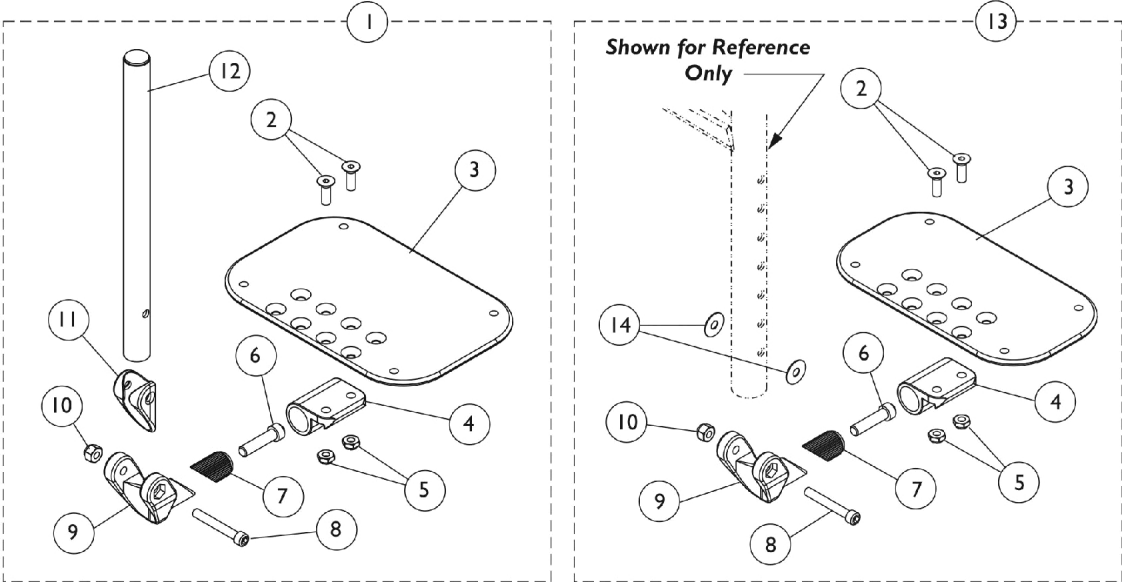

Front Rigging - Adjustable Angle Footplate Assembly - AT5543

**Swingaway Front Riggings
Except 90 Degree and 70 Degree MFX**

90 Degree and 70 Degree MFX

Used on all front riggings except Wedge Style AT5044 Elevating Legrests