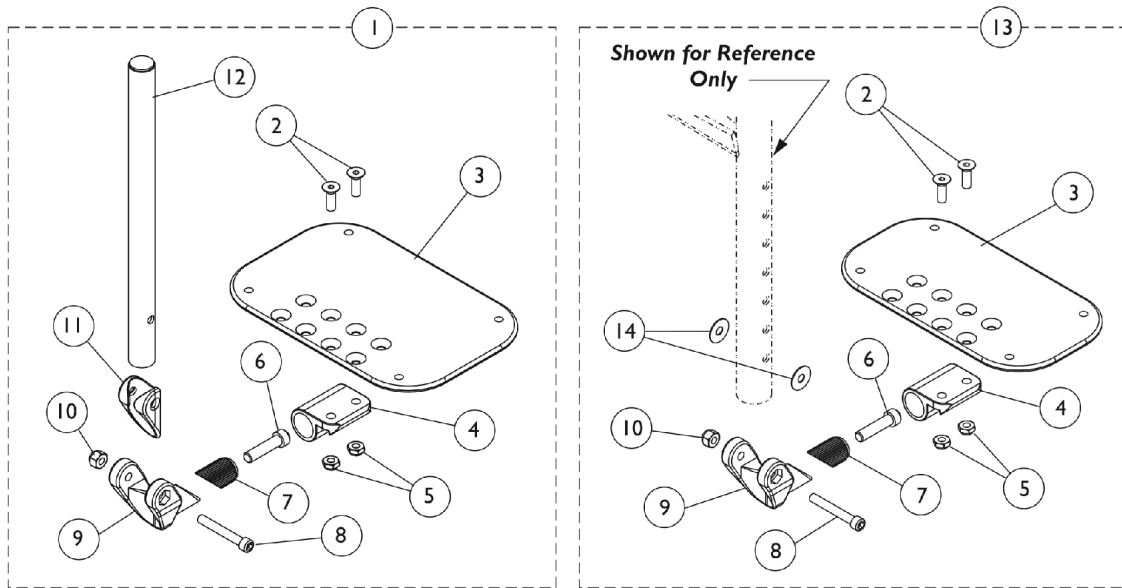

Adjustable Angle Footplate Assemblies - AT5543

**Swingaway Front Riggings
Except 90 Degree and 70 Degree MFX**

90 Degree and 70 Degree MFX

Used on all front riggings except Wedge Style AT5044 Elevating Legrests