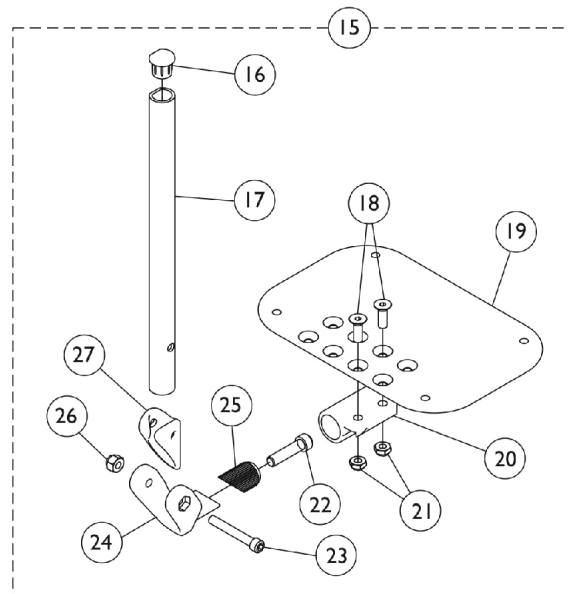

Used on Wedge Style AT5044 Elevating Legrests

Adjustable Angle Footplate Assemblies - AT5543

Item Number	Note	Part Number	Description	Quantity Per	
				Package	Assembly
1	D	See Chart	#1 60 Degree, 60 Degree MFX, 70 Degree Non Tapered, 70LIFTNT, & Ratchet Style AT5044	1	1
1	D	See Chart	#1 70 Degree Tapered Footrests	1	1
1	D	See Chart	#1 ATL4A Articulating Legrests	1	1
2		1113578	Screw, Socket Flat Head (1/4-28 x 3/4")	1	2
3	H	1113572	Footplate, Adjustable Angle, Medium, Black (4-1/4" W x 8" L)	1	1
3	H	1113573	Footplate, Adjustable Angle, Large, Black (5-1/4" W x 8" L)	1	1
3	H	1113574	Footplate, Adjustable Angle, Extra Large, Black (6-1/4" W x 8" L)	1	1
3	H	1113575	Footplate, Adjustable Angle, XX- Large, Black (7-1/4" W x 8" L)	1	1
4		1113528	Bracket, Adjustable Angle Footplate, Black	1	1
5		1025765	Locknut (1/4-28)	1	2
6		1021344	Screw, Socket Head (5/16-18 x 1-1/2")	1	1
7		1113530	Attachment, Hinge	1	1
8		1096810	Screw, Socket Head (1/4-28 x 1-3/4")	1	1
9		1113529	Hinge, Adjustable Angle Footrest	1	1
10		1065362	Locknut (1/4-28)	1	1
11		1114688	Spacer, Hinge, Black	1	1
12	A	1114699	Tube, Pivot/Slide, Straight, Black (10-1/4")	1	1
12	B	1114700	Tube, Pivot/Slide, Straight, 2" Longer ALPT, Black (12-1/4")	1	1
12	C	1114707	Tube, Pivot/Slide, Straight, Chrome (11-7/8")	1	1
13	E	See Chart	#13 70 Degree / 90 Degree MFX and LIFTMFX Footrests	1	1
14		1025456	Washer, Nylon (3/4 x 1/4 x 1/32")	1	2
15	F	See Chart	#15 Wedge Style AT5044 Elevating Legrests	1	1
16		1134427	Package, Plug Button, Black, "D" Shaped (3/4")	10	1
17	G	1134433	Pivot/Slide Tube w/ D Insert, Black	1	1
17	G	1134432	Pivot/Slide Tube w/ D Insert, Black (2" Longer)	1	1
18		1113578	Screw, Socket Flat Head (1/4-28 x 3/4")	1	2
19		1113573	Footplate, Adjustable Angle, Large, Black (5-1/4" W x 8" L)	1	1
19		1113574	Footplate, Adjustable Angle, Extra Large, Black (6-1/4" W x 8" L)	1	1
19		1113575	Footplate, Adjustable Angle, XX- Large, Black (7-1/4" W x 8" L)	1	1
20		1113528	Bracket, Adjustable Angle Footplate, Black	1	1
21		1025765	Locknut (1/4-28)	1	2
22		1021343	Screw, Socket Head (5/16-18 x 1-1/4")	1	1
23		1096810	Screw, Socket Head (1/4-28 x 1-3/4")	1	1
24		1113529	Hinge, Adjustable Angle Footrest	1	1
25		1113530	Attachment, Hinge	1	1
26		1065362	Locknut (1/4-28)	1	1
27		1114688	Spacer, Hinge, Black	1	1