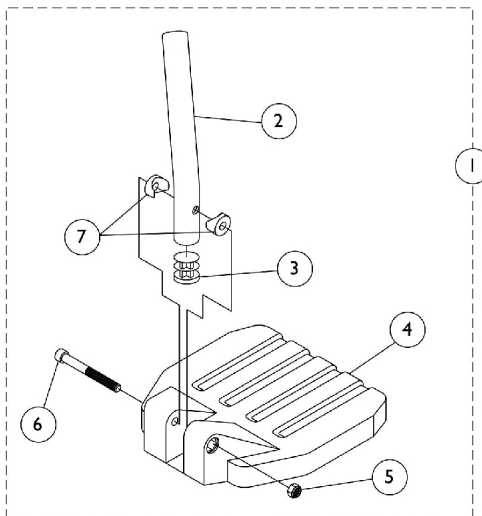

# Footplate and Pivot Tube Assemblies - 1651 Composite

**Used on all front riggings except  
Wedge Style Elevating Legrests AT5044**

**Used on Wedge Style Elevating Legrests AT5044**

# Footplate and Pivot Tube Assemblies - 1651 Composite

Item Number	Note	Part Number	Description	Quantity Per	
				Package	Assembly
1	F	See Chart	#1 60° Footrest (13-19")	1	1
1	F	See Chart	#1 60° MFX Footrest (9-3/4-14")	1	1
1	F	See Chart	#1 70° Non Tapered Footrest (14-19")	1	1
1	F	See Chart	#1 70° Tapered Footrest (14-1/2-19-1/2")	1	1
1	F	See Chart	#1 AT5044 Elevating Legrest - Ratchet Style (16-20")	1	1
2	A	1120382	Tube, Pivot/Slide, Curved End, Black - Long (9-7/8")	1	1
2	B	1120389	Tube, Pivot/Slide, Straight, Black - Long (9-7/8")	1	1
2	C	1120390	Tube, Pivot/Slide, Straight, 2" Longer ALPT, Black (11-7/8")	1	1
2	D	1120391	Tube, Pivot/Slide, Curved End, 2" Longer ALPT, Black (11-7/8")	1	1
3		1134426	Package, Plug Button, Black (3/4")	10	1
4		1026879	Footplate, Composite, Small, Black (6" W x 6" L)	1	1
4		1026880	Footplate, Composite, Medium, Black (7" W x 6" L)	1	1
4		1026881	Footplate, Composite, Large, Black (8" W x 6" L)	1	1
5		1025195	Locknut (1/4-20)	1	1
6		60285X006	Screw, Socket Head (1/4-20 x 2-1/4")	1	1
7		1025457	Spacer, Coved (1/4 x 3/4 x 11/32")	1	2
8	G	See Chart	#8 AT5044 Elevating Legrest - Wedge Style (16-20")	1	1
9		1134427	Package, Plug Button, Black, "D" Shaped (3/4")	10	1
10	E	1134428	Pivot/Slide Tube w/ D Insert, Black	1	1
10	E	1134429	Pivot/Slide Tube w/ D Insert, Black (2" Longer)	1	1
11		1026879	Footplate, Composite, Small, Black (6" W x 6" L)	1	1
11		1026880	Footplate, Composite, Medium, Black (7" W x 6" L)	1	1
11		1026881	Footplate, Composite, Large, Black (8" W x 6" L)	1	1
12		1025195	Locknut (1/4-20)	1	1
13		60285X006	Screw, Socket Head (1/4-20 x 2-1/4")	1	1
14		1025457	Spacer, Coved (1/4 x 3/4 x 11/32")	1	2