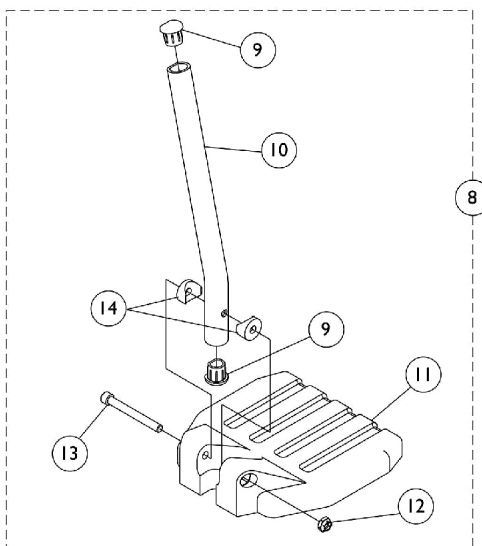

# Footplate and Pivot Tube Assemblies - 1651 Composite

**Used on all front riggings except  
Wedge Style Elevating Legrests AT5044**

**Used on Wedge Style Elevating Legrests AT5044**

# Footplate and Pivot Tube Assemblies - 1651 Composite

Item Number	Note	Part Number	Description	Quantity Per	
				Package	Assembly
1	F	See Chart	#1 60° Footrest (13-19")	1	1
1	F	See Chart	#1 60° MFX Footrest (9-3/4-14")	1	1
1	F	See Chart	#1 70° Non Tapered Footrest (14-19")	1	1
1	F	See Chart	#1 70° Tapered Footrest (14-1/2-19-1/2")	1	1
1	F	See Chart	#1 AT5044 Elevating Legrest - Ratchet Style (16-20")	1	1
2	A	1120382	Tube, Pivot/Slide, Curved End, Black - Long (9-7/8")	1	1
2	B	1120389	Tube, Pivot/Slide, Straight, Black - Long (9-7/8")	1	1
2	C	1120390	Tube, Pivot/Slide, Straight, 2" Longer ALPT, Black (11-7/8")	1	1
2	D	1120391	Tube, Pivot/Slide, Curved End, 2" Longer ALPT, Black (11-7/8")	1	1
3		1134426	Package, Plug Button, Black (3/4")	10	1
4		1026879	Footplate, Composite, Small, Black (6" W x 6" L)	1	1
4		1026880	Footplate, Composite, Medium, Black (7" W x 6" L)	1	1
4		1026881	Footplate, Composite, Large, Black (8" W x 6" L)	1	1
5		1025195	Locknut (1/4-20)	1	1
6		60285X006	Screw, Socket Head (1/4-20 x 2-1/4")	1	1
7		1025457	Spacer, Coved (1/4 x 3/4 x 11/32")	1	2
8	G	See Chart	#8 AT5044 Elevating Legrest - Wedge Style (16-20")	1	1
9		1134427	Package, Plug Button, Black, "D" Shaped (3/4")	10	1
10	E	1134428	Pivot/Slide Tube w/ D Insert, Black	1	1
10	E	1134429	Pivot/Slide Tube w/ D Insert, Black (2" Longer)	1	1
11		1026879	Footplate, Composite, Small, Black (6" W x 6" L)	1	1
11		1026880	Footplate, Composite, Medium, Black (7" W x 6" L)	1	1
11		1026881	Footplate, Composite, Large, Black (8" W x 6" L)	1	1
12		1025195	Locknut (1/4-20)	1	1
13		60285X006	Screw, Socket Head (1/4-20 x 2-1/4")	1	1
14		1025457	Spacer, Coved (1/4 x 3/4 x 11/32")	1	2