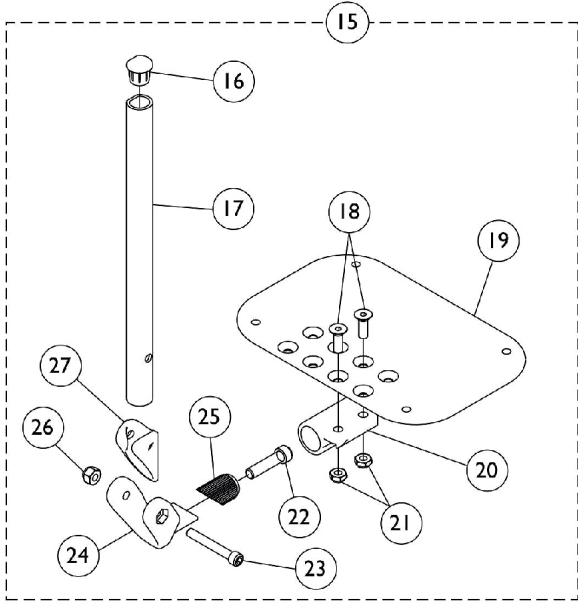

Footplate and Pivot Tube Assemblies - AT5543 Adjustable Angle

(After 5/31/03)

**Swingaway Front Riggings
Except 90 Degree and 70 Degree MFX**

90 Degree and 70 Degree MFX

Used on all front riggings except Wedge Style AT5044 Elevating Legrests

Footplate and Pivot Tube Assemblies - AT5543 Adjustable Angle

(After 5/31/03)

NOTE: A - 60°, 60° MFX, 70° Tapered, 70° Non Tapered Footrests, and Ratchet Style AT5044 Legrest.
B - ALPT 2" Longer
C - Includes items 2-12
D - Includes items 2-10 & 14
E - Includes items 16-27
F - Wedge Style AT5044 Legrest
G - This footplate was revised 9/2/2008 with rounder corners and accessory holes changed from 8 to 4. Recommended to replace footplate in pairs to match sides.