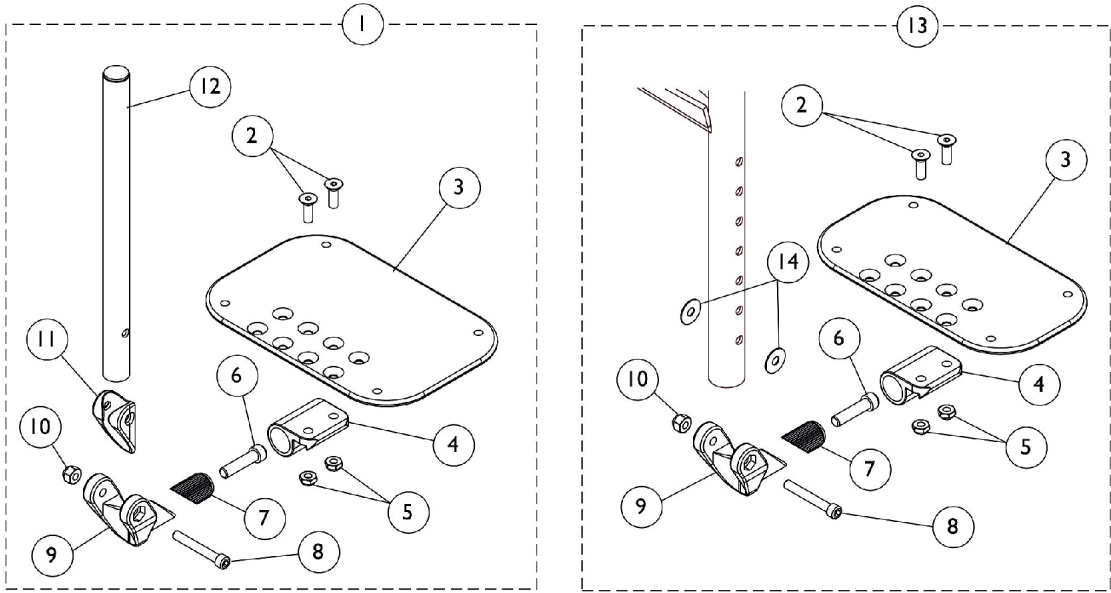

Footplate and Pivot Tube Assemblies - AT5543 Adjustable Angle

(After 5/31/03)

**Swingaway Front Riggings
Except 90 Degree and 70 Degree MFX**

90 Degree and 70 Degree MFX

Used on all front riggings except Wedge Style AT5044 Elevating Legrests

Footplate and Pivot Tube Assemblies - AT5543 Adjustable Angle

(After 5/31/03)

NOTE: A - 60°, 60° MFX, 70° Tapered, 70° Non Tapered Footrests, and Ratchet Style AT5044 Legrest.
B - ALPT 2" Longer
C - Includes items 2-12
D - Includes items 2-10 & 14
E - Includes items 16-27
F - Wedge Style AT5044 Legrest
G - This footplate was revised 9/2/2008 with rounder corners and accessory holes changed from 8 to 4. Recommended to replace footplate in pairs to match sides.