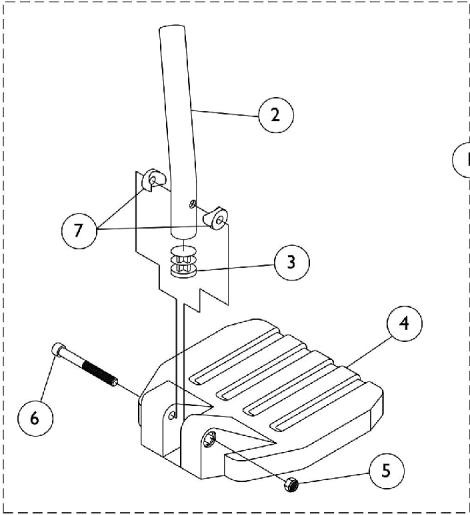

Footplate & Pivot Tube Assemblies - 1651 Composite

Used on all front riggings except
Wedge Style Elevating Legrests AT5044

Used on Wedge Style Elevating Legrests AT5044

Footplate & Pivot Tube Assemblies - 1651 Composite

Item Number	Note	Part Number	Description	Quantity Per	
				Package	Assembly
1	E	See Chart	#1 60° Footrest (13-19")	1	1
1	E	See Chart	#1 60° MFX Footrest (9-3/4-14")	1	1
1	E	See Chart	#1 70° Non Tapered Footrest (14-19")	1	1
1	E	See Chart	#1 AT5044 Elevating Legrest - Ratchet Style (16-20")	1	1
2	A	1120383	Tube, Pivot/Slide, Curved End, Black - Short (8-1/4")	1	1
2	B	1120382	Tube, Pivot/Slide, Curved End, Black - Long (9-7/8")	1	1
2	C	1120384-NLA	NLA - Tube, Pivot/Slide, Straight - Alum. (9-7/8" L)	1	1
3		1134426	Package, Plug Button, Black (3/4")	10	1
4		1026879	Footplate, Composite, Small, Black (6" W x 6" L)	1	1
4		1026880	Footplate, Composite, Medium, Black (7" W x 6" L)	1	1
4		1026881	Footplate, Composite, Large, Black (8" W x 6" L)	1	1
5		1025195	Locknut (1/4-20)	1	1
6		60285X006	Screw, Socket Head (1/4-20 x 2-1/4")	1	1
7		1025457	Spacer, Coved (1/4 x 3/4 x 11/32")	1	2
8	F	See Chart	#8 AT5044 Elevating Legrest - Wedge Style (16-20")	1	1
9		1134427	Package, Plug Button, Black, "D" Shaped (3/4")	10	1
10	D	1134428	Pivot/Slide Tube w/ D Insert, Black	1	1
10	D	1134429	Pivot/Slide Tube w/ D Insert, Black (2" Longer)	1	1
11		1026879	Footplate, Composite, Small, Black (6" W x 6" L)	1	1
11		1026880	Footplate, Composite, Medium, Black (7" W x 6" L)	1	1
11		1026881	Footplate, Composite, Large, Black (8" W x 6" L)	1	1
12		1025195	Locknut (1/4-20)	1	1
13		60285X006	Screw, Socket Head (1/4-20 x 2-1/4")	1	1
14		1025457	Spacer, Coved (1/4 x 3/4 x 11/32")	1	2

**#1 70° Non Tapered
14-19"
Straight**

Right/Left	Small Short 13-14" wide	Medium Short 15-16" wide
Right	1042784-NLA	1042786
Left	1042785-NLA	1042787

**#1 AT5044 Elevating Legrest - Ratchet Style
16-20"
Curved End**