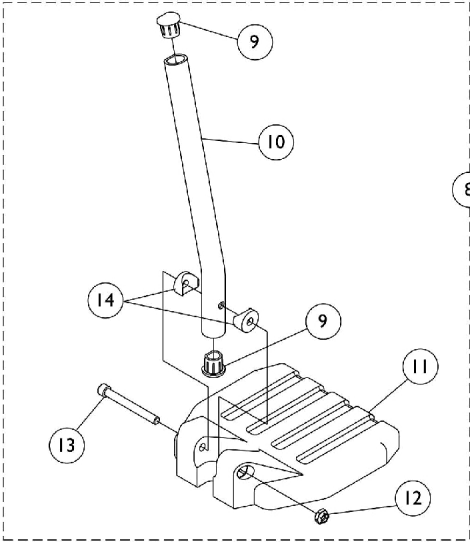

Footplate & Pivot Tube Assemblies - 1651 Composite

Used on all front riggings except
Wedge Style Elevating Legrests AT5044

Used on Wedge Style Elevating Legrests AT5044

Footplate & Pivot Tube Assemblies - 1651 Composite

Item Number	Note	Part Number	Description	Quantity Per	
				Package	Assembly
1	E	See Chart	#1 60° Footrest (13-19")	1	1
1	E	See Chart	#1 60° MFX Footrest (9-3/4-14")	1	1
1	E	See Chart	#1 70° Non Tapered Footrest (14-19")	1	1
1	E	See Chart	#1 AT5044 Elevating Legrest - Ratchet Style (16-20")	1	1
2	A	1120383	Tube, Pivot/Slide, Curved End, Black - Short (8-1/4")	1	1
2	B	1120382	Tube, Pivot/Slide, Curved End, Black - Long (9-7/8")	1	1
2	C	1120384-NLA	NLA - Tube, Pivot/Slide, Straight - Alum. (9-7/8" L)	1	1
3		1134426	Package, Plug Button, Black (3/4")	10	1
4		1026879	Footplate, Composite, Small, Black (6" W x 6" L)	1	1
4		1026880	Footplate, Composite, Medium, Black (7" W x 6" L)	1	1
4		1026881	Footplate, Composite, Large, Black (8" W x 6" L)	1	1
5		1025195	Locknut (1/4-20)	1	1
6		60285X006	Screw, Socket Head (1/4-20 x 2-1/4")	1	1
7		1025457	Spacer, Coved (1/4 x 3/4 x 11/32")	1	2
8	F	See Chart	#8 AT5044 Elevating Legrest - Wedge Style (16-20")	1	1
9		1134427	Package, Plug Button, Black, "D" Shaped (3/4")	10	1
10	D	1134428	Pivot/Slide Tube w/ D Insert, Black	1	1
10	D	1134429	Pivot/Slide Tube w/ D Insert, Black (2" Longer)	1	1
11		1026879	Footplate, Composite, Small, Black (6" W x 6" L)	1	1
11		1026880	Footplate, Composite, Medium, Black (7" W x 6" L)	1	1
11		1026881	Footplate, Composite, Large, Black (8" W x 6" L)	1	1
12		1025195	Locknut (1/4-20)	1	1
13		60285X006	Screw, Socket Head (1/4-20 x 2-1/4")	1	1
14		1025457	Spacer, Coved (1/4 x 3/4 x 11/32")	1	2

**#1 70° Non Tapered
14-19"
Straight**

Right/Left	Small Short 13-14" wide	Medium Short 15-16" wide
Right	1042784-NLA	1042786
Left	1042785-NLA	1042787

**#1 AT5044 Elevating Legrest - Ratchet Style
16-20"
Curved End**