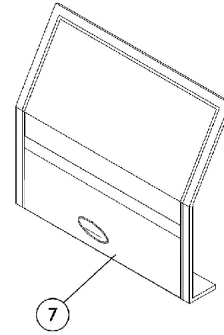

Arms - Fixed Height

Desk Length Fixed Height Arm

**Full Length
Fixed Height Arm**

7

Arms - Fixed Height

Item Number	Note	Part Number	Description	Quantity Per	
				Package	Assembly
1		See Chart	#1 Fixed Height Arms w/o Pad	1	1
2	A,B	1102585-NLA	NLA - Pad, Arm, Full Length, Urethane Waterfall, Black (13" L x 2-5/8" W)	1	1
2		1110818	Kit, Arm Pad w/ Screws, Full Length, Urethane Waterfall, Black (13" L x 2-5/8" W) (Pair)	2	1
2	A,C	1102586-NLA	NLA - Pad, Arm, Desk Length, Urethane Waterfall, Black	1	1
2		1110817	Kit, Arm Pad w/ Screws, Desk Length, Urethane Waterfall, Black (9" L x 2-5/8" W) (Pair)	2	1
3		See Chart	#3 Arm Tube - Fixed Height	1	1
4		1032244	Grip, Foam Hand (9" L)	1	1
5		1025729	Screw, Phillips Pan Head Tap (#8-32 x 3/8")	1	4
6		1035472-NLA	NLA - Guard, Clothing, Desk Length	1	1
6		1044572-NLA	NLA - Guard, Clothing, Full Length (16 - 19" D)	1	1
6		1044005-NLA	NLA - Guard, Clothing, Full Length (20" and Deeper)	1	1
7		1035065	Cover, Clothing Guard w/ Pocket, FXDESK & ADJFULL/ADJDESK	1	1
7		1044588	Cover, Clothing Guard with Pocket Fixed Height Full Length (20" and Deeper)	1	1
8		1094270-NLA	NLA - Package, Screw, Phillips Pan Head (#10-32 x 1-1/4")	2	1
9		1065936	Plug, Pivot	1	2
10		1067734	Plug Button, Black (5/8")	1	2

#1 Fixed Height Arms w/o Pad

Chair Seat Depth	Arm Style	Part Number
16-19"	Desk -Right	1068566-NLA
16-19"	Desk -Left	1068567-NLA
16-19"	Full -Right	1068559-NLA
16-19"	Full -Left	1068560-NLA
20"	Desk -Right	1068540-NLA
20"	Desk -Left	1068541-NLA
20"	Full -Right	1068528-NLA
20"	Full -Left	1068529-NLA

Arms - Fixed Height

#3 Arm Tubes - Fixed Height

Chair Seat Depth	Arm Style	Part Number
16-19"	Desk -Right	1068564
16-19"	Desk -Left	1068565-NLA
16-19"	Full -Right	1068490
16-19"	Full -Left	1068491-NLA
20"	Desk -Right	1068414-NLA
20"	Desk -Left	1068415-NLA
20"	Full -Right	1068473-NLA
20"	Full -Left	1068474-NLA