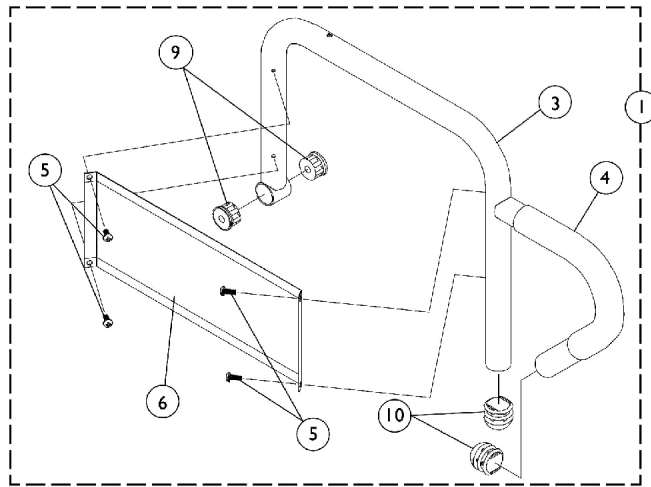

Arms - Fixed Height

Desk Length Fixed Height Arm

**Full Length
Fixed Height Arm**

7

Arms - Fixed Height

Item Number	Note	Part Number	Description	Quantity Per	
				Package	Assembly
1		See Chart	#1 Fixed Height Arms w/o Pad	1	1
2	A,B	1102585-NLA	NLA - Pad, Arm, Full Length, Urethane Waterfall, Black (13" L x 2-5/8" W)	1	1
2		1110818	Kit, Arm Pad w/ Screws, Full Length, Urethane Waterfall, Black (13" L x 2-5/8" W) (Pair)	2	1
2	A,C	1102586-NLA	NLA - Pad, Arm, Desk Length, Urethane Waterfall, Black	1	1
2		1110817	Kit, Arm Pad w/ Screws, Desk Length, Urethane Waterfall, Black (9" L x 2-5/8" W) (Pair)	2	1
3		See Chart	#3 Arm Tube - Fixed Height	1	1
4		1032244	Grip, Foam Hand (9" L)	1	1
5		1025729	Screw, Phillips Pan Head Tap (#8-32 x 3/8")	1	4
6		1035472-NLA	NLA - Guard, Clothing, Desk Length	1	1
6		1044572-NLA	NLA - Guard, Clothing, Full Length (16 - 19" D)	1	1
6		1044005-NLA	NLA - Guard, Clothing, Full Length (20" and Deeper)	1	1
7		1035065	Cover, Clothing Guard w/ Pocket, FXDESK & ADJFULL/ADJDESK	1	1
7		1044588	Cover, Clothing Guard with Pocket Fixed Height Full Length (20" and Deeper)	1	1
8		1094270-NLA	NLA - Package, Screw, Phillips Pan Head (#10-32 x 1-1/4")	2	1
9		1065936	Plug, Pivot	1	2
10		1067734	Plug Button, Black (5/8")	1	2

#1 Fixed Height Arms w/o Pad

Chair Seat Depth	Arm Style	Part Number
16-19"	Desk -Right	1068566-NLA
16-19"	Desk -Left	1068567-NLA
16-19"	Full -Right	1068559-NLA
16-19"	Full -Left	1068560-NLA
20"	Desk -Right	1068540-NLA
20"	Desk -Left	1068541-NLA
20"	Full -Right	1068528-NLA
20"	Full -Left	1068529-NLA

Arms - Fixed Height

#3 Arm Tubes - Fixed Height

Chair Seat Depth	Arm Style	Part Number
16-19"	Desk -Right	1068564
16-19"	Desk -Left	1068565-NLA
16-19"	Full -Right	1068490
16-19"	Full -Left	1068491-NLA
20"	Desk -Right	1068414-NLA
20"	Desk -Left	1068415-NLA
20"	Full -Right	1068473-NLA
20"	Full -Left	1068474-NLA