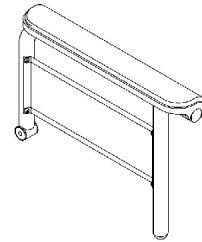

Arms - Fixed Height

Desk Length Fixed Height Arm

**Full Length
Fixed Height Arm**

7

Arms - Fixed Height

Item Number	Note	Part Number	Description	Quantity Per	
				Package	Assembly
1		See Chart	#1 Fixed Height Arms w/o Pad	1	1
2	A,B	1102585-NLA	NLA - Pad, Arm, Full Length, Urethane Waterfall, Black (13" L x 2-5/8" W)	1	1
2		1110818	Kit, Arm Pad w/ Screws, Full Length, Urethane Waterfall, Black (13" L x 2-5/8" W) (Pair)	2	1
2	A,C	1102586-NLA	NLA - Pad, Arm, Desk Length, Urethane Waterfall, Black	1	1
2		1110817	Kit, Arm Pad w/ Screws, Desk Length, Urethane Waterfall, Black (9" L x 2-5/8" W) (Pair)	2	1
3		See Chart	#3 Arm Tube - Fixed Height	1	1
4		1032244	Grip, Foam Hand (9" L)	1	1
5		1025729	Screw, Phillips Pan Head Tap (#8-32 x 3/8")	1	4
6		1035472-NLA	NLA - Guard, Clothing, Desk Length	1	1
6		1044572-NLA	NLA - Guard, Clothing, Full Length (16 - 19" D)	1	1
6		1044005-NLA	NLA - Guard, Clothing, Full Length (20" and Deeper)	1	1
7		1035065	Cover, Clothing Guard w/ Pocket, FXDESK & ADJFULL/ADJDESK	1	1
7		1044588	Cover, Clothing Guard with Pocket Fixed Height Full Length (20" and Deeper)	1	1
8		1094270-NLA	NLA - Package, Screw, Phillips Pan Head (#10-32 x 1-1/4")	2	1
9		1065936	Plug, Pivot	1	2
10		1067734	Plug Button, Black (5/8")	1	2

#1 Fixed Height Arms w/o Pad

Chair Seat Depth	Arm Style	Part Number
16-19"	Desk -Right	1068566-NLA
16-19"	Desk -Left	1068567-NLA
16-19"	Full -Right	1068559-NLA
16-19"	Full -Left	1068560-NLA
20"	Desk -Right	1068540-NLA
20"	Desk -Left	1068541-NLA
20"	Full -Right	1068528-NLA
20"	Full -Left	1068529-NLA

Arms - Fixed Height

#3 Arm Tubes - Fixed Height

Chair Seat Depth	Arm Style	Part Number
16-19"	Desk -Right	1068564
16-19"	Desk -Left	1068565-NLA
16-19"	Full -Right	1068490
16-19"	Full -Left	1068491-NLA
20"	Desk -Right	1068414-NLA
20"	Desk -Left	1068415-NLA
20"	Full -Right	1068473-NLA
20"	Full -Left	1068474-NLA