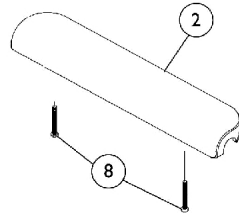

Arms - Fixed Height

Desk Length Fixed Height Arm

**Full Length
Fixed Height Arm**

7

Arms - Fixed Height

Item Number	Note	Part Number	Description	Quantity Per	
				Package	Assembly
1		See Chart	#1 Fixed Height Arms w/o Pad	1	1
2	A,B	1102585-NLA	NLA - Pad, Arm, Full Length, Urethane Waterfall, Black (13" L x 2-5/8" W)	1	1
2		1110818	Kit, Arm Pad w/ Screws, Full Length, Urethane Waterfall, Black (13" L x 2-5/8" W) (Pair)	2	1
2	A,C	1102586-NLA	NLA - Pad, Arm, Desk Length, Urethane Waterfall, Black	1	1
2		1110817	Kit, Arm Pad w/ Screws, Desk Length, Urethane Waterfall, Black (9" L x 2-5/8" W) (Pair)	2	1
3		See Chart	#3 Arm Tube - Fixed Height	1	1
4		1032244	Grip, Foam Hand (9" L)	1	1
5		1025729	Screw, Phillips Pan Head Tap (#8-32 x 3/8")	1	4
6		1035472-NLA	NLA - Guard, Clothing, Desk Length	1	1
6		1044572-NLA	NLA - Guard, Clothing, Full Length (16 - 19" D)	1	1
6		1044005-NLA	NLA - Guard, Clothing, Full Length (20" and Deeper)	1	1
7		1035065	Cover, Clothing Guard w/ Pocket, FXDESK & ADJFULL/ADJDESK	1	1
7		1044588	Cover, Clothing Guard with Pocket Fixed Height Full Length (20" and Deeper)	1	1
8		1094270-NLA	NLA - Package, Screw, Phillips Pan Head (#10-32 x 1-1/4")	2	1
9		1065936	Plug, Pivot	1	2
10		1067734	Plug Button, Black (5/8")	1	2

#1 Fixed Height Arms w/o Pad

Chair Seat Depth	Arm Style	Part Number
16-19"	Desk -Right	1068566-NLA
16-19"	Desk -Left	1068567-NLA
16-19"	Full -Right	1068559-NLA
16-19"	Full -Left	1068560-NLA
20"	Desk -Right	1068540-NLA
20"	Desk -Left	1068541-NLA
20"	Full -Right	1068528-NLA
20"	Full -Left	1068529-NLA

Arms - Fixed Height

#3 Arm Tubes - Fixed Height

Chair Seat Depth	Arm Style	Part Number
16-19"	Desk -Right	1068564
16-19"	Desk -Left	1068565-NLA
16-19"	Full -Right	1068490
16-19"	Full -Left	1068491-NLA
20"	Desk -Right	1068414-NLA
20"	Desk -Left	1068415-NLA
20"	Full -Right	1068473-NLA
20"	Full -Left	1068474-NLA