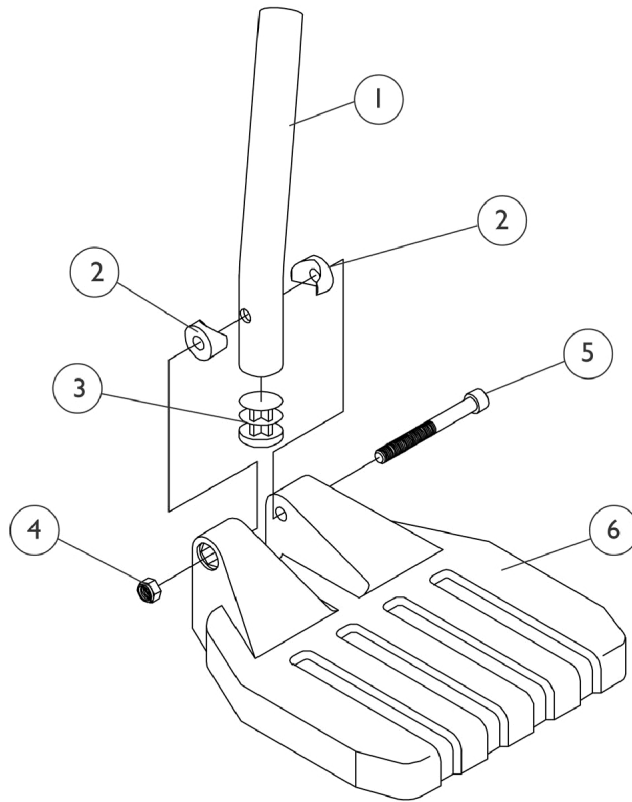

Pivot/Slide Tube and Composite Footplate PHW93

NOTE: Heel Loops are not included. See Footrest and Legrest Accessories.

NOTE: For complete pivot slide tube and footplate assemblies, see Front Riggings Reference chart.

Item Number	Note	Part Number	Description	Quantity Per	
				Package	Assembly
1		1057852	Tube, Pivot/Slide, Curved End, Steel, Black (9-7/8")	1	1
2		1025457	Spacer, Coved (1/4 x 3/4 x 11/32")	1	2
3		1027097	Plug Button, Black (3/4")	1	1
4		1025195	Locknut (1/4-20)	1	1
5		60285X006	Screw, Socket Head (1/4-20 x 2-1/4")	1	1
6		1026879	Footplate, Composite, Small, Black (6" W x 6" L)	1	1
6		1026880	Footplate, Composite, Medium, Black (7" W x 6" L)	1	1
6		1026881	Footplate, Composite, Large, Black (8" W x 6" L)	1	1