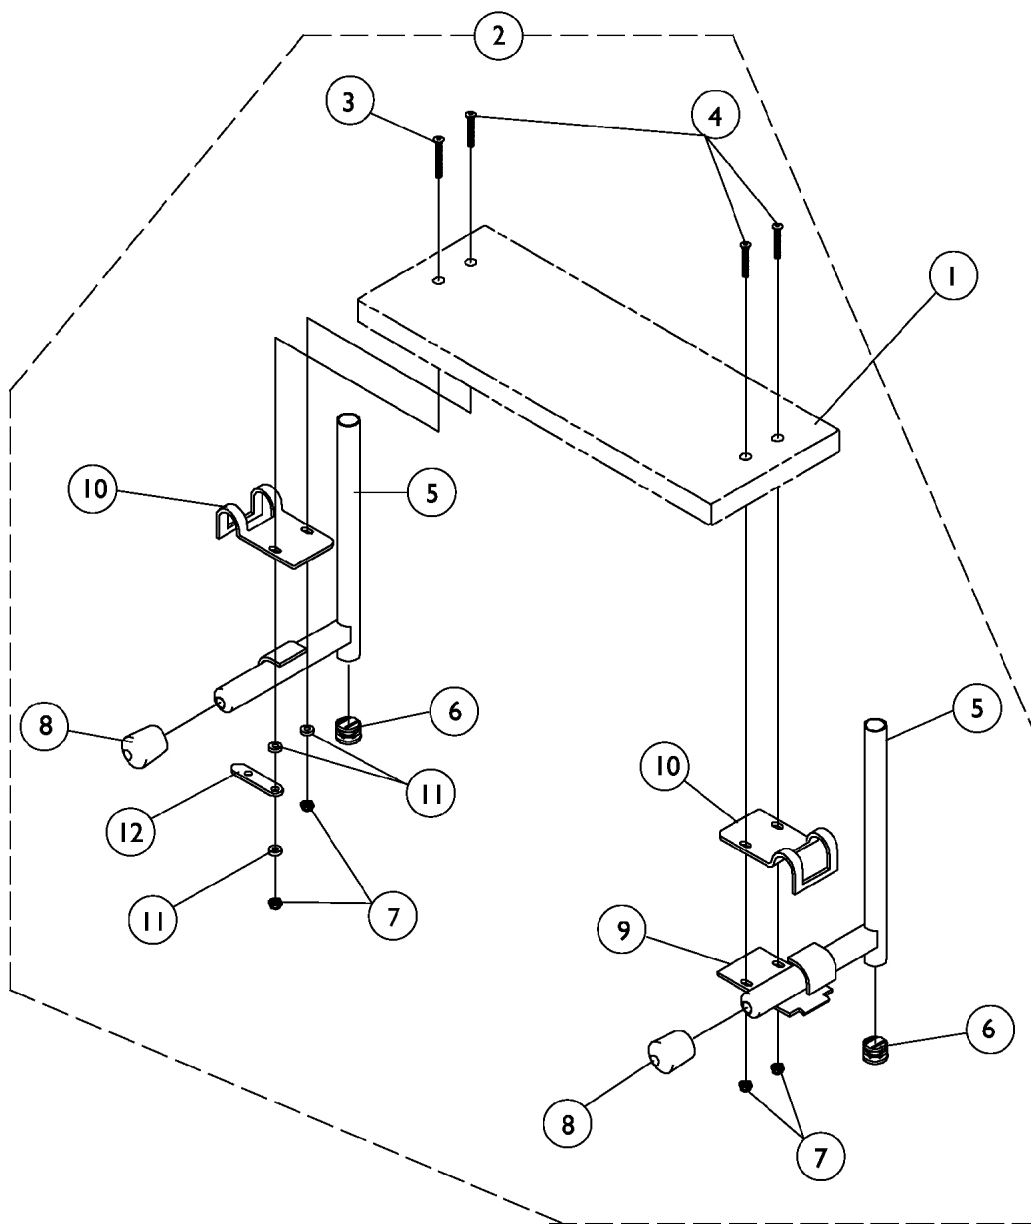

# S1263 One Piece Wooden Footboard and Hardware

P93, P93E, P93M, PW93, PW93E

# S1263 One Piece Wooden Footboard and Hardware

## P93, P93E, P93M, PW93, PW93E

Item Number	Note	Part Number	Description	Quantity Per	
				Package	Assembly
1		See Chart	#1 One Piece Wooden Footboard without Hardware	1	1
	A	See Chart	Heel Loop Hardware Packages (not shown)	1	1
2	B	1032013-NLA	NLA - Kit, Wooden Footboard Mounting Hardware	1	1
3			NLA - Screw, Phillips Oval Head (#10-32 x 1-1/2")	1	1
4			NLA - Screw, Phillips Oval Head (#10-32 x 1-1/4")	1	3
5			NLA - Tube, Slide - Right	1	1
5			NLA - Tube, Slide - Left	1	1
6			Plug Button, Black (3/4")	1	2
7			Locknut (#10-32)	1	4
8			Cap, End, Tube, Black (7/8")	1	2
9			Lock, Pad Plate, Legrest, Black	1	1
10			Clamp, Black	1	2
11			NLA - Washer, Nylon (3/16 x 7/16 x 1/8")	1	3
12			NLA - Link, Locking, Chrome	1	1
2	C	1054573	Kit, Wooden Footboard Mounting Hardware	1	1
3			NLA - Screw, Phillips Oval Head (#10-32 x 1-1/2")	1	1
4			NLA - Screw, Phillips Oval Head (#10-32 x 1-1/4")	1	3
5			Tube, Pivot/Slide, Chrome - Right (9-1/2" L)	1	1
5			Tube, Pivot/Slide, Chrome - Left (9-1/2" L)	1	1
6			Plug Button, Black (3/4")	1	2
7			Locknut (#10-32)	1	4
8			Cap, End, Tube, Black (7/8")	1	2
9			Lock, Pad Plate, Legrest, Black	1	1
10			Clamp, Black	1	2
11			NLA - Washer, Nylon (3/16 x 7/16 x 1/8")	1	3
12			NLA - Link, Locking, Chrome	1	1

### Heel Loop Hardware Packages (not shown)

(All hardware is included to attach heel loops to footboard.)

Chair Width	Part Number	Package Includes
14-15" Wide	1033904-NLA	2 each Heel Loops 4 each Screw, PPH (1/4-20 x 3") 4 each Spacer (1/4 x 11/32 x 1-3/4") 4 each Locknut (1/4-20)
16"-24" Wide	1033905-NLA	2 each Heel Loops 4 each Screw, PPH (1/4-20 x 3") 4 each Spacer (1/4 x 11/32 x 1-3/4") 4 each Locknut (1/4-20)