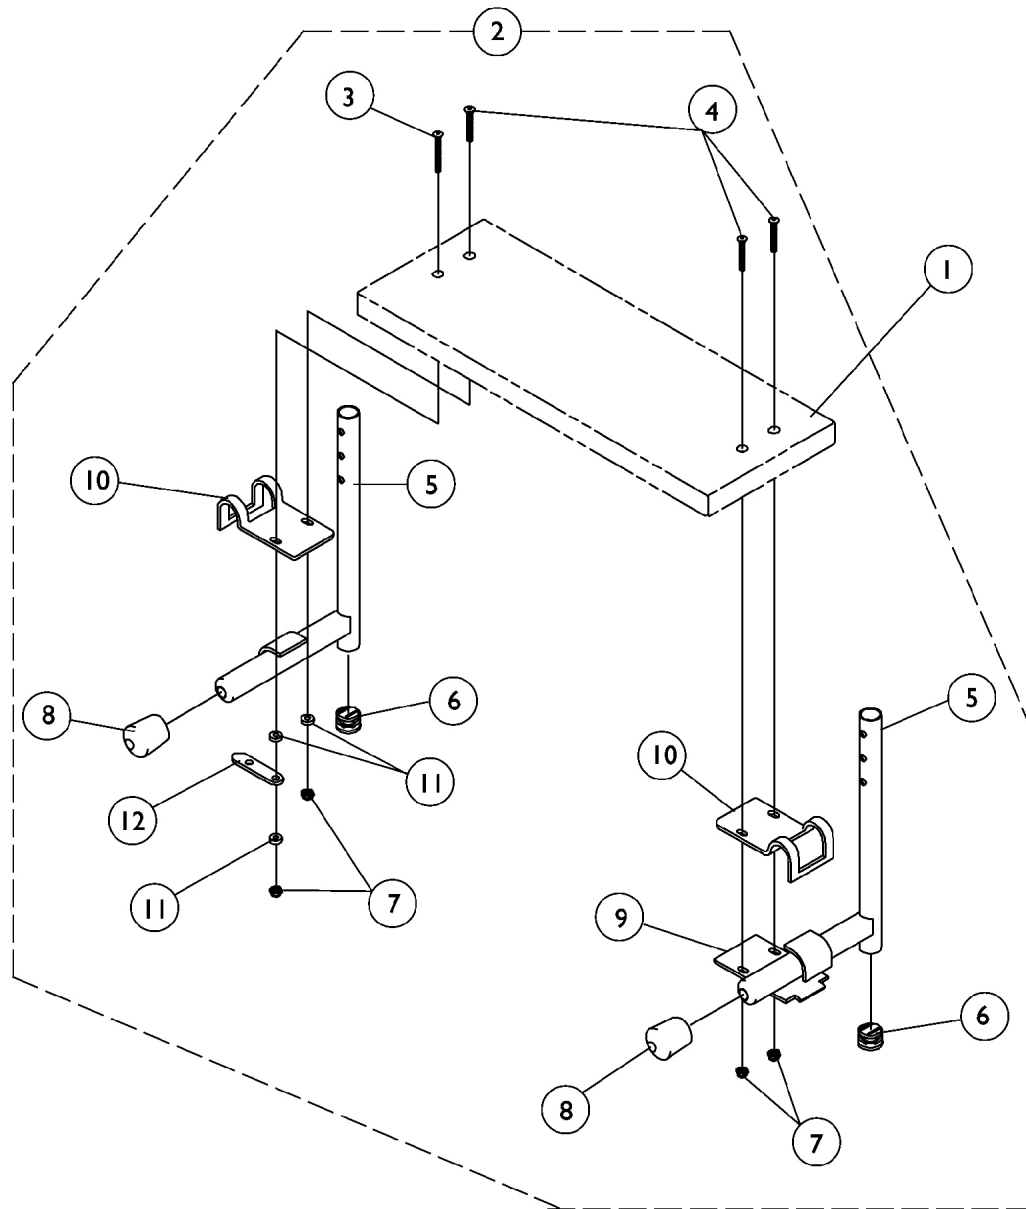

S1263 One Piece Wooden Footboard and Hardware

S1263 One Piece Wooden Footboard and Hardware

Item Number	Note	Part Number	Description	Quantity Per	
				Package	Assembly
1	A	See Chart	#1 One Piece Wooden Footboard without Hardware	1	1
		See Chart	Heel Loop Hardware Packages (not shown)	1	1
2	B	1054573	Kit, Wooden Footboard Mounting Hardware	1	1
3			NLA - Screw, Phillips Oval Head (#10-32 x 1-1/2")	1	1
4			NLA - Screw, Phillips Oval Head (#10-32 x 1-1/4")	1	3
5			Tube, Pivot/Slide, Chrome - Right (9-1/2" L)	1	1
5			Tube, Pivot/Slide, Chrome - Left (9-1/2" L)	1	1
6			Plug Button, Black (3/4")	1	2
7			Locknut (#10-32)	1	4
8			Cap, End, Tube, Black (7/8")	1	2
9			Lock, Pad Plate, Legrest, Black	1	1
10			Clamp, Black	1	2
11			NLA - Washer, Nylon (3/16 x 7/16 x 1/8")	1	3
12			NLA - Link, Locking, Chrome	1	1

NOTE: A - Not Shown.
B - Includes items 3-12

#1 One Piece Wooden Footboard without Hardware

NOTE: When selecting a wooden footboard for PW93ST or 70 Degree Tapered Footrest, order a 3" narrower footboard to accommodate the 1.5" footrest taper per side. Example: 17" wide chair will use a 14" wide chair footboard. S1263 option is not available for tapered footrest less than 17" wide.

Footrest-Footboard w/ Heel Loop Holes Part Number	Footrest-Footboard w/o Heel Loop Holes Part Number	Chair Width	Footboard Width	Footboard Depth
1034245-NLA	48247X003-NLA	14"	11-5/8"	6"
1034246-NLA	1031910-NLA	15"	12-1/2"	6"
1034247-NLA	48247X001-NLA	16"	13-3/4"	6"
1034248-NLA	1031911-NLA	17"	14-1/2"	6"
1034249-NLA	48247X000-NLA	18"	15-9/16"	6"
1034250-NLA	1031912-NLA	19"	16-1/2"	6"
1034251-NLA	1031913-NLA	20"	17-1/2"	6"
1034252-NLA	1031914-NLA	21"	18-1/2"	6"
1034253-NLA	1031915-NLA	22"	19-1/2"	6"
1034254-NLA	1031916-NLA	23"	20-1/2"	6"
1034255-NLA	1031917-NLA	24"	21-1/2"	6"