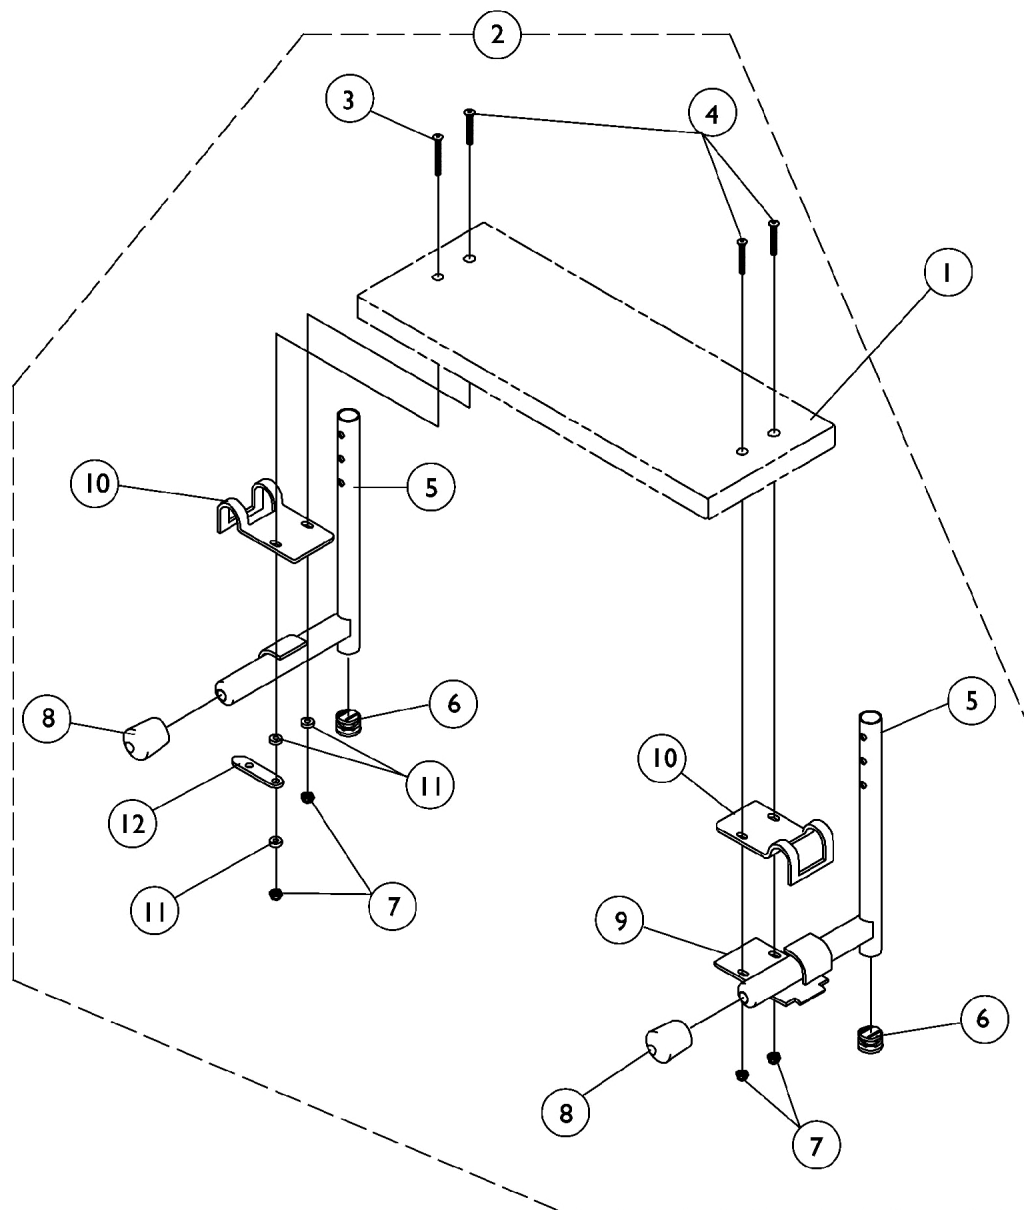

S1263 One Piece Wooden Footboard and Hardware

S1263 One Piece Wooden Footboard and Hardware

Item Number	Note	Part Number	Description	Quantity Per	
				Package	Assembly
1		See Chart	#1 One Piece Wooden Footboard without Hardware	1	1
	A	See Chart	Heel Loop Hardware Packages (not shown)	1	1
2	B	1054573	Kit, Wooden Footboard Mounting Hardware	1	1
3			NLA - Screw, Phillips Oval Head (#10-32 x 1-1/2")	1	1
4			NLA - Screw, Phillips Oval Head (#10-32 x 1-1/4")	1	3
5			Tube, Pivot/Slide, Chrome - Right (9-1/2" L)	1	1
5			Tube, Pivot/Slide, Chrome - Left (9-1/2" L)	1	1
6			Plug Button, Black (3/4")	1	2
7			Locknut (#10-32)	1	4
8			Cap, End, Tube, Black (7/8")	1	2
9			Lock, Pad Plate, Legrest, Black	1	1
10			Clamp, Black	1	2
11			NLA - Washer, Nylon (3/16 x 7/16 x 1/8")	1	3
12			NLA - Link, Locking, Chrome	1	1

NOTE: A - Not Shown.
B - Includes items 3-12

#1 One Piece Wooden Footboard without Hardware

NOTE: When selecting a wooden footboard for PW93ST or 70 degree Tapered Footrest, order a 3" narrower footboard to accommodate the 1.5" footrest taper per side. Example: 17" wide chair will use a 14" wide chair footboard. S1263 option is not available for tapered footrest less than 17" wide.

Footrest-Footboard w/ Heel Loop Holes Part Number	Footrest-Footboard w/o Heel Loop Holes Part Number	Chair Width	Footboard Width	Footboard Depth
1034245-NLA	48247X003-NLA	14"	11-5/8"	6"
1034246-NLA	1031910-NLA	15"	12-1/2"	6"
1034247-NLA	48247X001-NLA	16"	13-3/4"	6"
1034248-NLA	1031911-NLA	17"	14-1/2"	6"
1034249-NLA	48247X000-NLA	18"	15-9/16"	6"
1034250-NLA	1031912-NLA	19"	16-1/2"	6"
1034251-NLA	1031913-NLA	20"	17-1/2"	6"
1034252-NLA	1031914-NLA	21"	18-1/2"	6"
1034253-NLA	1031915-NLA	22"	19-1/2"	6"