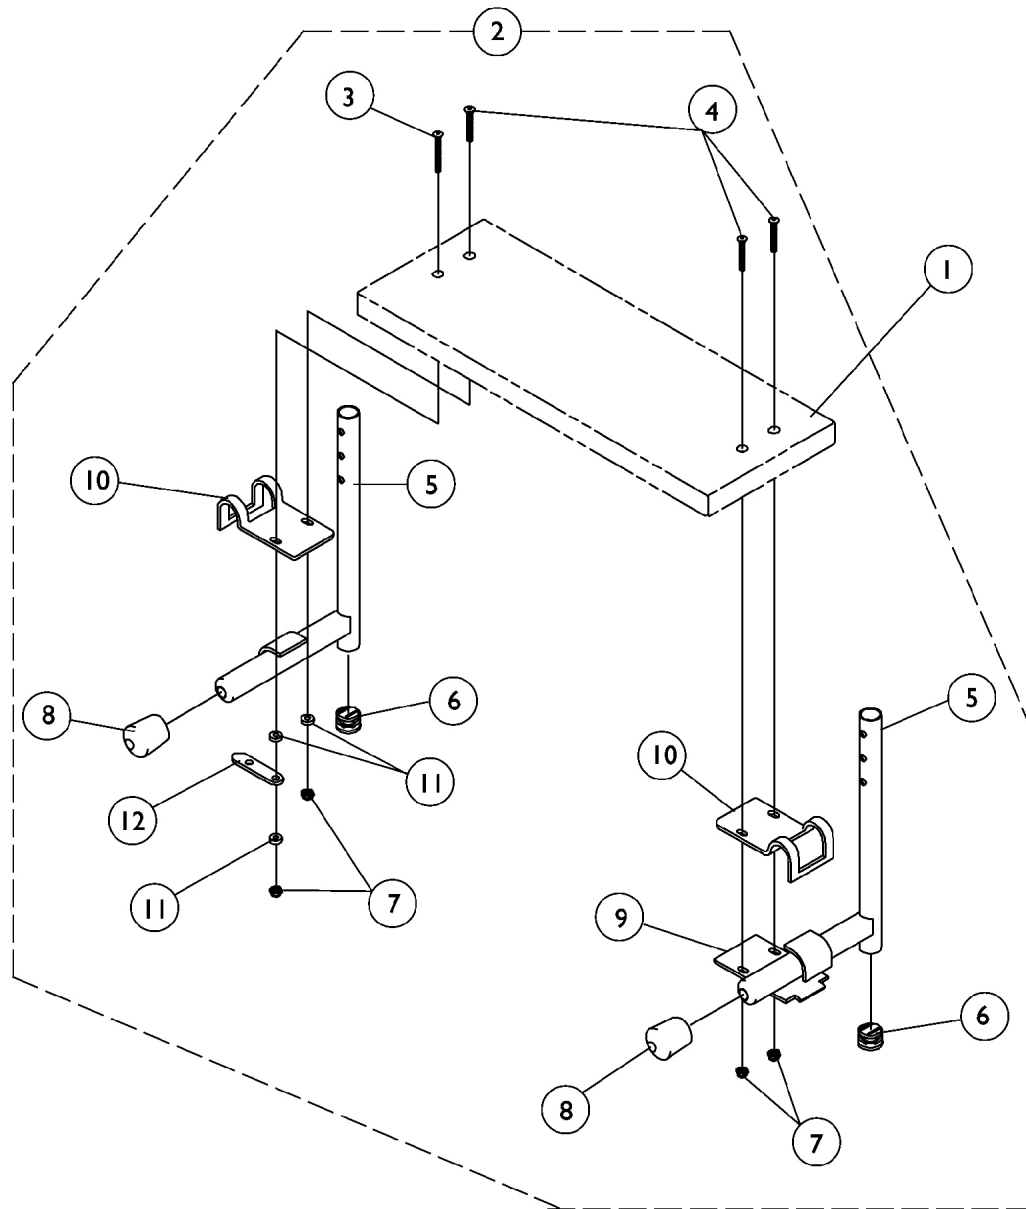

S1263 One Piece Wooden Footboard and Hardware

S1263 One Piece Wooden Footboard and Hardware

Item Number	Note	Part Number	Description	Quantity Per	
				Package	Assembly
1	A B	See Chart	#1 One Piece Wooden Footboard without Hardware	1	1
		See Chart	Heel Loop Hardware Packages (not shown)	1	1
2		1054573	Kit, Wooden Footboard Mounting Hardware	1	1
3			NLA - Screw, Phillips Oval Head (#10-32 x 1-1/2")	1	1
4			NLA - Screw, Phillips Oval Head (#10-32 x 1-1/4")	1	3
5			Tube, Pivot/Slide, Chrome - Right (9-1/2" L)	1	1
5			Tube, Pivot/Slide, Chrome - Left (9-1/2" L)	1	1
6			Plug Button, Black (3/4")	1	2
7			Locknut (#10-32)	1	4
8			Cap, End, Tube, Black (7/8")	1	2
9			Lock, Pad Plate, Legrest, Black	1	1
10			Clamp, Black	1	2
11		NLA - Washer, Nylon (3/16 x 7/16 x 1/8")	1	3	
12		NLA - Link, Locking, Chrome	1	1	

NOTE: A - Not Shown.
B - Includes items 3-12

#1 One Piece Wooden Footboard without Hardware

NOTE: When selecting a wooden footboard for PW93ST Tapered Footrest, order a 3" narrower footboard to accommodate the 1.5" footrest taper per side. Example: 17" wide chair will use a 14" wide chair footboard. S1263 option is not available for tapered footrest less than 17" wide.

Footrest-Footboard w/ Heel Loop Holes Part Number	Footrest-Footboard w/o Heel Loop Holes Part Number	Chair Width	Footboard Width	Footboard Depth
1034245-NLA	48247X003-NLA	14"	11-5/8"	6"
1034246-NLA	1031910-NLA	15"	12-1/2"	6"
1034247-NLA	48247X001-NLA	16"	13-3/4"	6"
1034248-NLA	1031911-NLA	17"	14-1/2"	6"
1034249-NLA	48247X000-NLA	18"	15-9/16"	6"
1034250-NLA	1031912-NLA	19"	16-1/2"	6"
1034251-NLA	1031913-NLA	20"	17-1/2"	6"
1034252-NLA	1031914-NLA	21"	18-1/2"	6"
1034253-NLA	1031915-NLA	22"	19-1/2"	6"