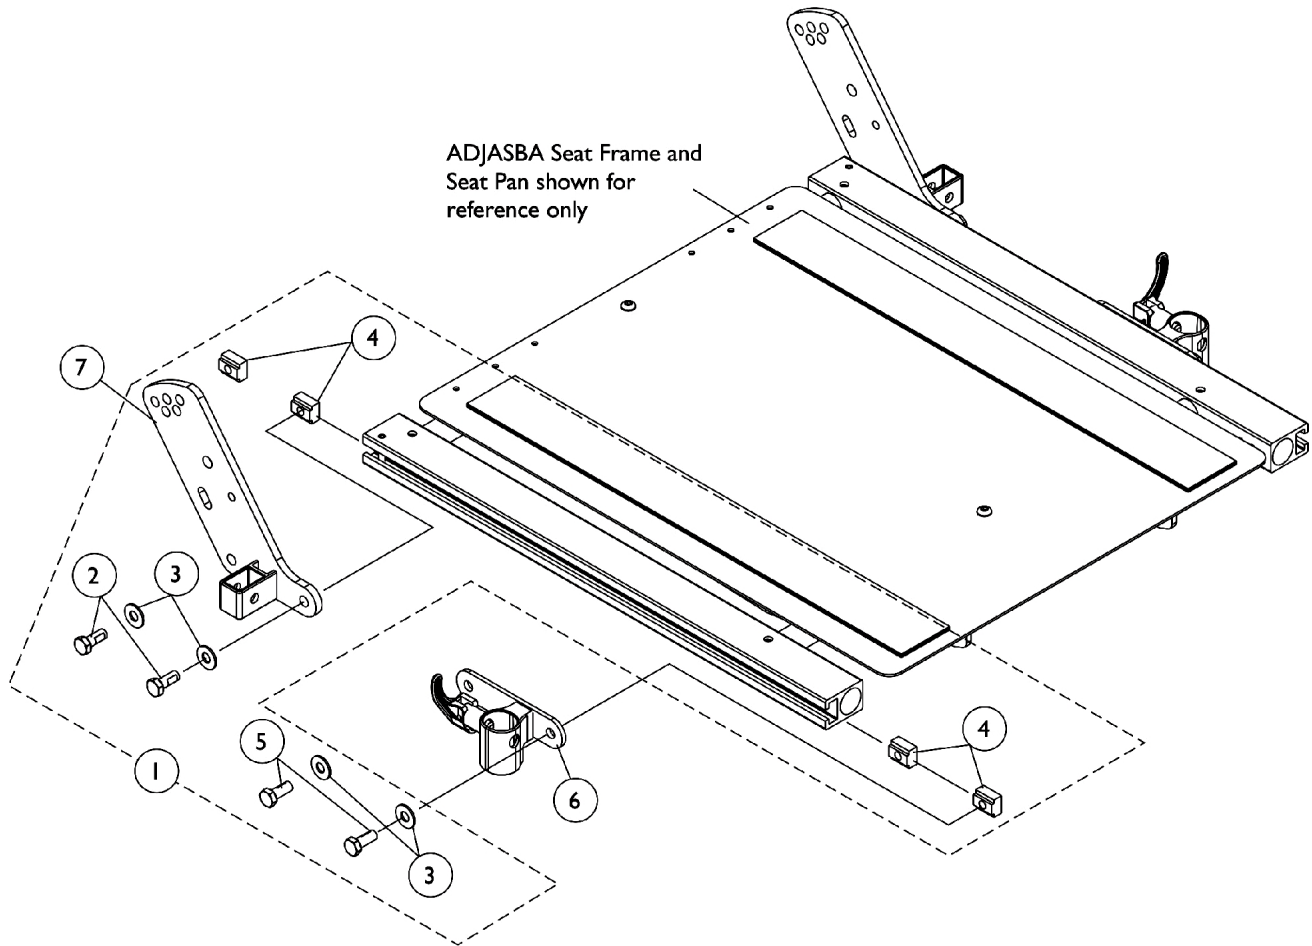

Front/Rear Arm Socket Assembly and Hardware

ADJASBA Seat For (TDX After 7/4/05) (M71 After 8/7/05) (M91 After 10/3/05)

Front/Rear Arm Socket Assembly and Hardware

ADJASBA Seat For (TDX After 7/4/05) (M71 After 8/7/05) (M91 After 10/3/05)

Item Number	Note	Part Number	Description	Quantity Per	
				Package	Assembly
1	A	1125734	Kit, Front/Rear Arm Socket Assembly Mounting Hardware	1	1
2			Screw, Hex Head w/ Patch (5/16-18 x 3/4")	1	2
3			Washer, Steel (5/16 x 3/4 x 1/16")	1	4
4			T-Nut (5/16-18)	1	4
5			Screw, Hex Head w/ Patch (5/16-18 x 5/8")	1	2
6		1122619	Socket, Arm, Front - Right	1	1
6		1122620	Socket, Arm, Front - Left	1	1
7		1125478	Bracket, Arm Socket/Cane, Rear - Right	1	1
7		1125479	Bracket, Arm Socket/Cane, Rear - Left	1	1