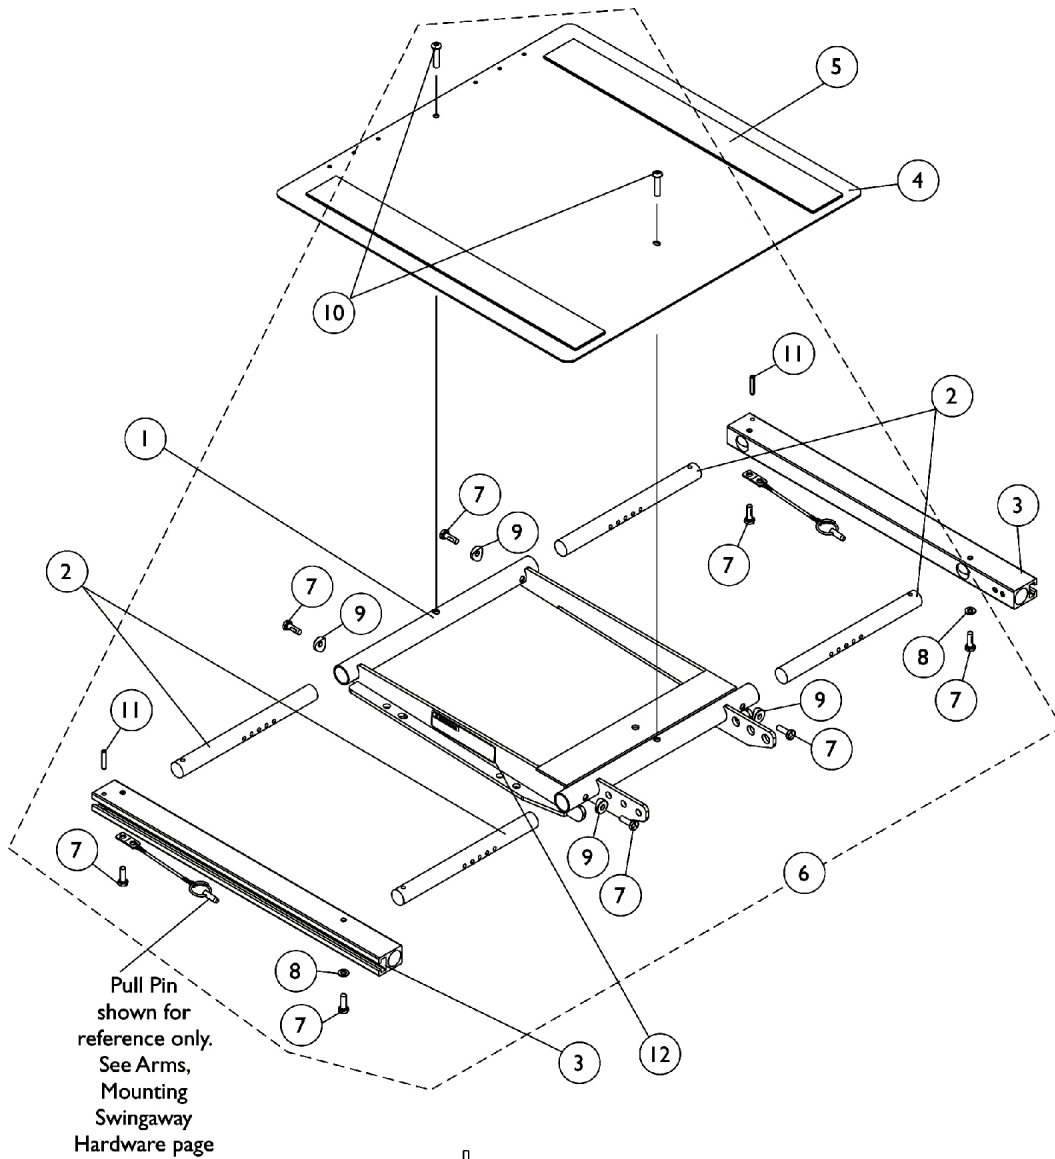

ADJASBA Seat Frame, Seat Pan and Hardware

(20"-22" Wide) x (16"-22" Deep) For (TDX After 7/4/05) (M71 After 8/7/05)
(M91 After 10/3/05)

Seat Frame Width Settings

ADJASBA Seat Frame, Seat Pan and Hardware
(20"-22" Wide) x (16"-22" Deep) For (TDX After 7/4/05) (M71 After 8/7/05)
(M91 After 10/3/05)

Item Number	Note	Part Number	Description	Quantity Per	
				Package	Assembly
1	D	1120288	Frame, Center Seat, Black	1	1
2		1120283	Crossbar, Seat Frame (20" - 24" W)	1	4
3		1122647	Rail, Seat Frame (16 - 20" D For Formula TRE and 16 - 19" D For ADJASBA)	1	2
3		1122677	Rail, Seat Frame (20 - 22" D Formula TRE) (19 - 22" D ADJASBA)	1	2
4		1124388	Pan, Seat, with Hook and Loop Fasteners (20 - 24" W) x (16 - 20" D For Formula TRE) & (16 - 19" D For ADJASBA)	1	1
4		1124667	Pan, Seat with Hook and Loop Fasteners (20 - 24" W) x (20 - 22" D For Formula TRE) & (19 - 22" D For ADJASBA)	1	1
5	A	1043082	Hook Fastener with Adhesive Back (2" W x 18" L)	1	2
5	A	1044580	Loop Fastener with Adhesive Back (2" W x 18" L)	1	2
5	B	1043084	Hook Fastener with Adhesive back (2" W x 22" L)	1	2
5	B	1044584	Loop Fastener with Adhesive back (2" W x 22" L)	1	2
6	C	1135501	Kit, Seat Frame Assembly Hardware	1	1
7			Screw, Hex Head w/ Patch (1/4-20 x 3/4")	1	8
8			Washer (1/4 x 1/2 x 1/16")	1	2
9			Spacer, Coved (1/4 x 11/16 x 1/2")	1	4
10			Screw, Socket Button (1/4-20 x 3/4")	1	2
11			NLA - Pin, Roll (3/16 x 1")	1	2
12		1114823	Decal, Seat Adjustment Warning	1	2
NOTE: A - For 16"-19" deep seats B - For 19"-22" deep seats C - Includes items 7-11 D - When ordering Center Seat Frame (item 1), also order 2 ea. Seat Adjustment Warning Decal (item 12).					