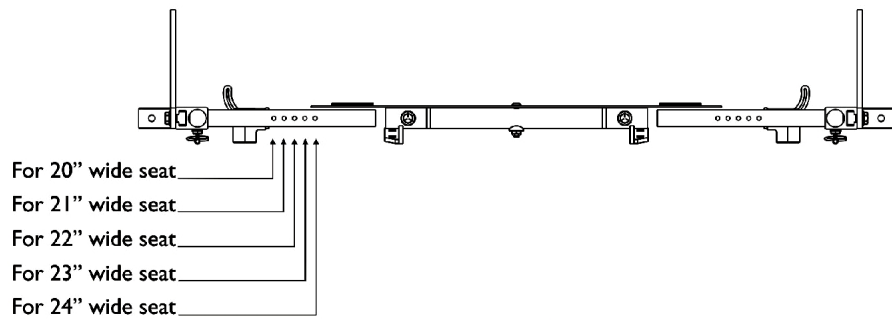

ADJASBA Seat Frame, Seat Pan and Hardware

(20"-22" Wide) x (16"-22" Deep) For (TDX After 7/4/05) (M71 After 8/7/05)
(M91 After 10/3/05)

Seat Frame Width Settings

ADJASBA Seat Frame, Seat Pan and Hardware
(20"-22" Wide) x (16"-22" Deep) For (TDX After 7/4/05) (M71 After 8/7/05)
(M91 After 10/3/05)

Item Number	Note	Part Number	Description	Quantity Per	
				Package	Assembly
1	D	1120288	Frame, Center Seat, Black	1	1
2		1120283	Crossbar, Seat Frame (20" - 24" W)	1	4
3		1122647	Rail, Seat Frame (16 - 20" D For Formula TRE and 16 - 19" D For ADJASBA)	1	2
3		1122677	Rail, Seat Frame (20 - 22" D Formula TRE) (19 - 22" D ADJASBA)	1	2
4		1124388	Pan, Seat, with Hook and Loop Fasteners (20 - 24" W) x (16 - 20" D For Formula TRE) & (16 - 19" D For ADJASBA)	1	1
4		1124667	Pan, Seat with Hook and Loop Fasteners (20 - 24" W) x (20 - 22" D For Formula TRE) & (19 - 22" D For ADJASBA)	1	1
5	A	1043082	Hook Fastener with Adhesive Back (2" W x 18" L)	1	2
5	A	1044580	Loop Fastener with Adhesive Back (2" W x 18" L)	1	2
5	B	1043084	Hook Fastener with Adhesive back (2" W x 22" L)	1	2
5	B	1044584	Loop Fastener with Adhesive back (2" W x 22" L)	1	2
6	C	1135501	Kit, Seat Frame Assembly Hardware	1	1
7			Screw, Hex Head w/ Patch (1/4-20 x 3/4")	1	8
8			Washer (1/4 x 1/2 x 1/16")	1	2
9			Spacer, Coved (1/4 x 11/16 x 1/2")	1	4
10			Screw, Socket Button (1/4-20 x 3/4")	1	2
11			NLA - Pin, Roll (3/16 x 1")	1	2
12		1114823	Decal, Seat Adjustment Warning	1	2
NOTE: A - For 16"-19" deep seats B - For 19"-22" deep seats C - Includes items 7-11 D - When ordering Center Seat Frame (item 1), also order 2 ea. Seat Adjustment Warning Decal (item 12).					