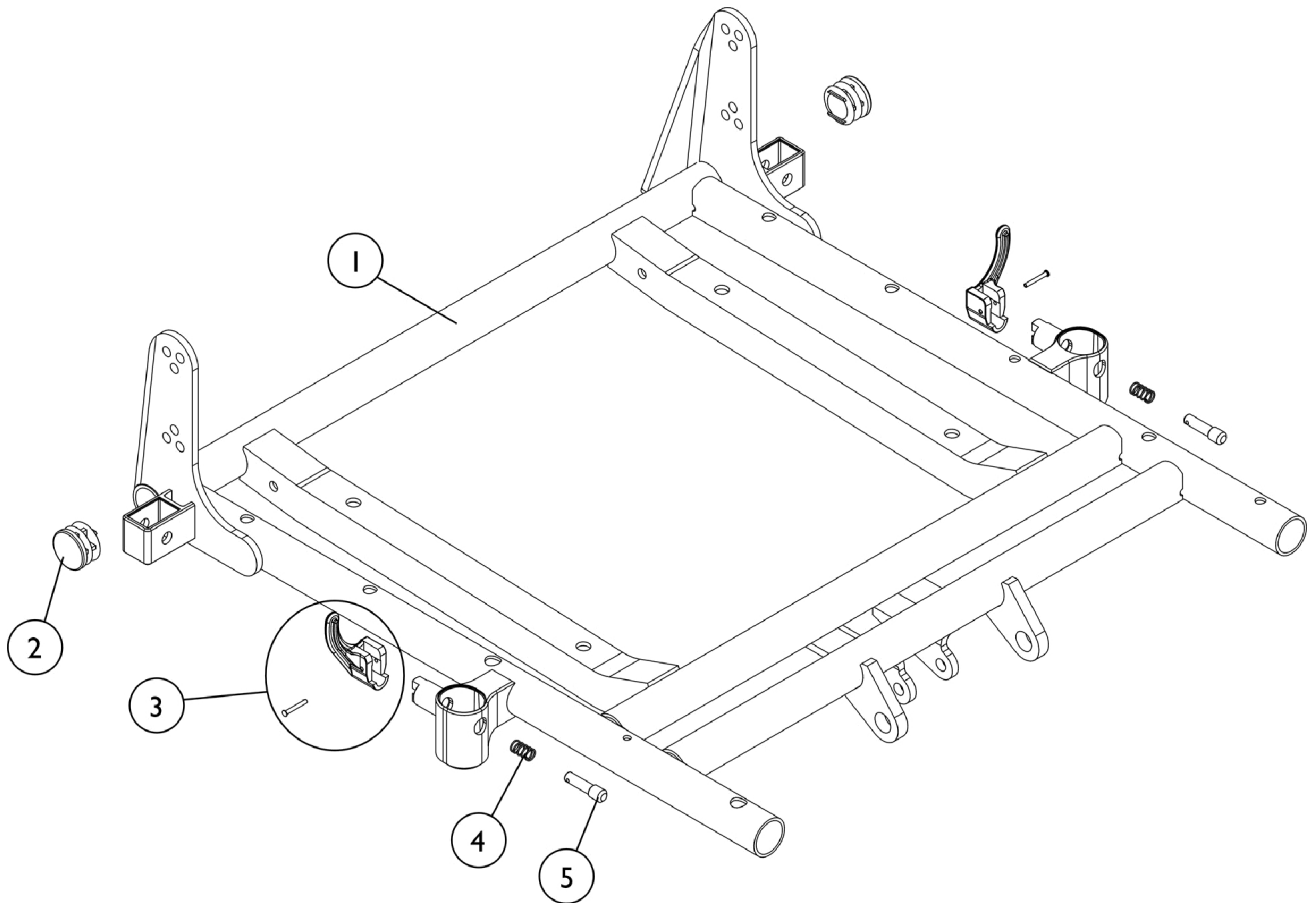

ASBA Seat Frame

(TDX Before 7/5/05) (M71 Before 8/8/05) (M91 Before 10/4/05)

Item Number	Note	Part Number	Description	Quantity Per	
				Package	Assembly
1		See Chart	#1 Seat Frame with Hardware	1	1
2		1029501	Plug Button, Black (1")	1	2
3		1090768	Kit, Lock Handle w/Rivets (Pair)	2	1
4		47471X074	Spring, Arm Lock	1	2
5		1028594	Pin, Arm Lock, Black	1	2

#1 Seat Frame with Hardware

Chair Width	16"-17" Deep	18" - 19" Deep	20" - 21" Deep	22" Deep
16" Wide	1118313-NLA	1118322-NLA	1118331-NLA	1118340-NLA
17" Wide	1118314-NLA	1118323-NLA	1118332-NLA	1118341-NLA
18" Wide	1118315-NLA	1118324-NLA	1118333-NLA	1118342-NLA
19" Wide	1118316-NLA	1118325-NLA	1118334-NLA	1118343-NLA
20" Wide	1118317-NLA	1118326-NLA	1118335-NLA	1118344-NLA
21" Wide	1118318-NLA	1118327-NLA	1118336-NLA	1118345-NLA
22" Wide	1118319-NLA	1118328-NLA	1118337-NLA	1118346-NLA