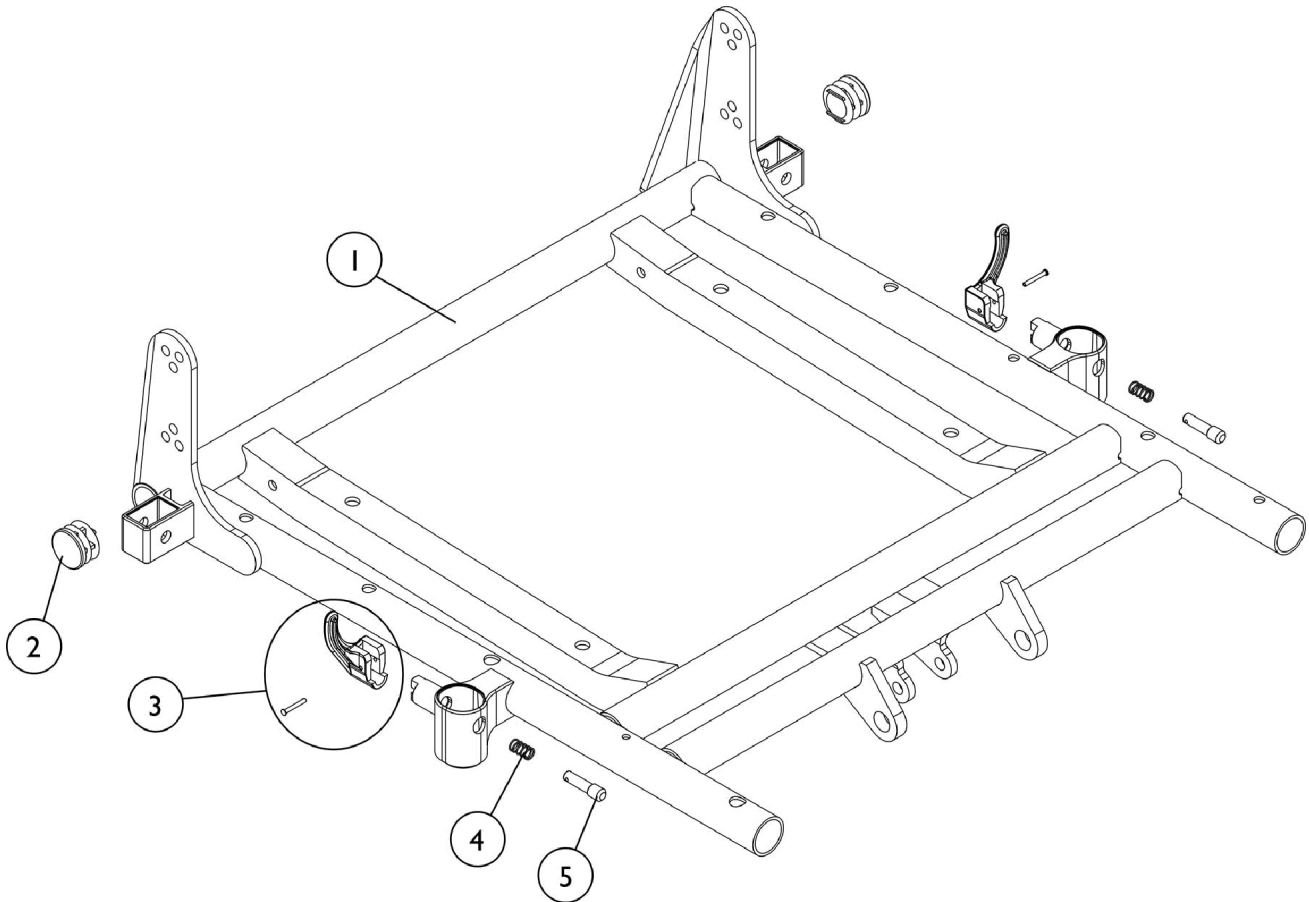

Seat Frame and Hardware (16"-22" Wide) Elevate Only For ASBA Seating (Before 7/5/05)

#1 Seat Frame with Hardware

Chair Width	16"-17" Deep	18" - 19" Deep	20" - 21" Deep	22" Deep
16" Wide	1118313-NLA	1118322-NLA	1118331-NLA	1118340-NLA
17" Wide	1118314-NLA	1118323-NLA	1118332-NLA	1118341-NLA
18" Wide	1118315-NLA	1118324-NLA	1118333-NLA	1118342-NLA
19" Wide	1118316-NLA	1118325-NLA	1118334-NLA	1118343-NLA
20" Wide	1118317-NLA	1118326-NLA	1118335-NLA	1118344-NLA
21" Wide	1118318-NLA	1118327-NLA	1118336-NLA	1118345-NLA
22" Wide	1118319-NLA	1118328-NLA	1118337-NLA	1118346-NLA

NOTE: Seat frame includes items 2-5

Seat Frame and Hardware
(16"-22" Wide)
Elevate Only For ASBA Seating (Before 7/5/05)

Item Number	Note	Part Number	Description	Quantity Per	
				Package	Assembly
1		See Chart	#1 Seat Frame with Hardware	1	1
2		1029501	Plug Button, Black (1")	1	2
3		1090768	Kit, Lock Handle w/Rivets (Pair)	2	1
4		47471X074	Spring, Arm Lock	1	2
5		1028594	Pin, Arm Lock, Black	1	2