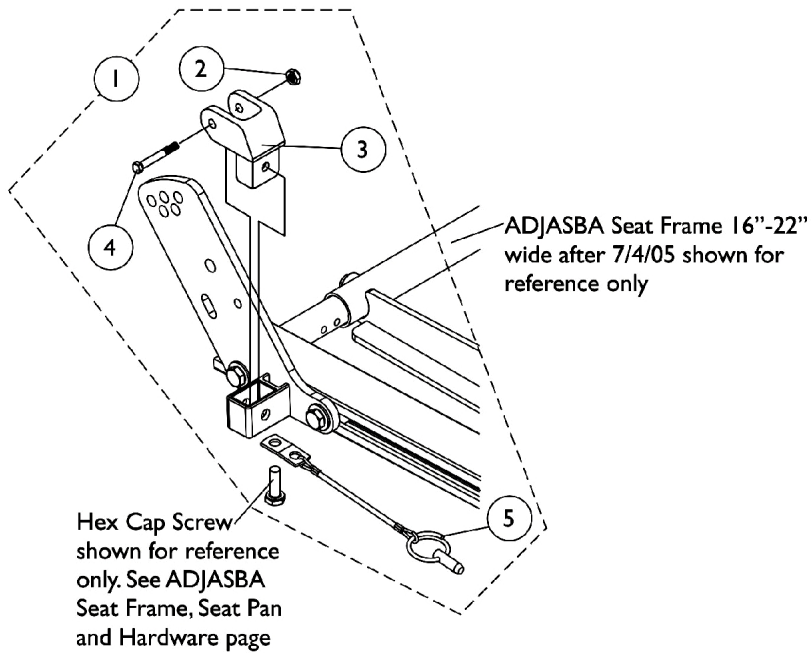

Arm Mounting Swingaway Hardware

Elevate Only For ASBA/ADJASBA Seating

Arm Mounting Swingaway Hardware Elevate Only For ASBA/ADJASBA Seating

Item Number	Note	Part Number	Description	Quantity Per	
				Package	Assembly
1	A	1068488	Kit, Swingaway Armrest Mounting Hardware	1	1
2		1019590	Screw, Socket Button Head (1/4-20 x 1-5/8")	1	1
3		1068025	Clevis, Pivot	1	1
4		1025195	Locknut (1/4-20)	1	1
5		1068039	Pin, Pull	1	1

NOTE: A - Includes items 2-5