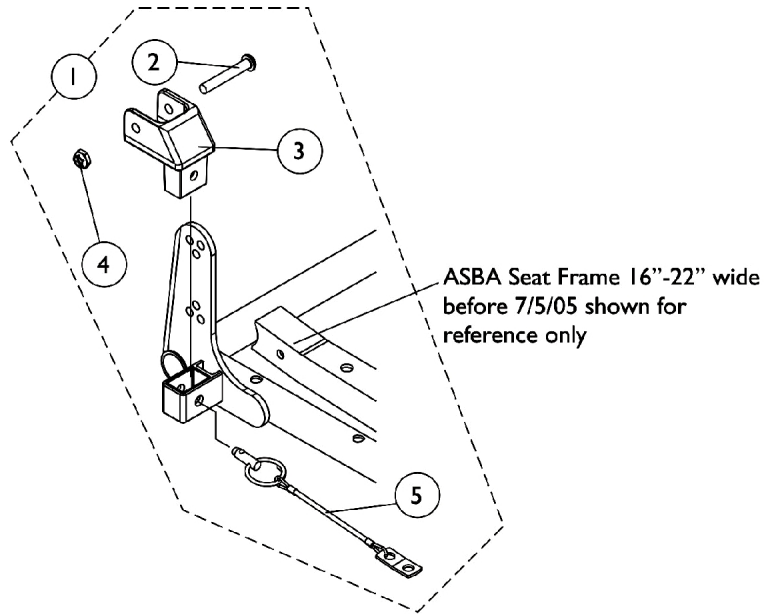

Arm Mounting Swingaway Hardware

Elevate Only For ASBA/ADJASBA Seating

Arm Mounting Swingaway Hardware Elevate Only For ASBA/ADJASBA Seating

Item Number	Note	Part Number	Description	Quantity Per	
				Package	Assembly
1	A	1068488	Kit, Swingaway Armrest Mounting Hardware	1	1
2		1019590	Screw, Socket Button Head (1/4-20 x 1-5/8")	1	1
3		1068025	Clevis, Pivot	1	1
4		1025195	Locknut (1/4-20)	1	1
5		1068039	Pin, Pull	1	1

NOTE: A - Includes items 2-5