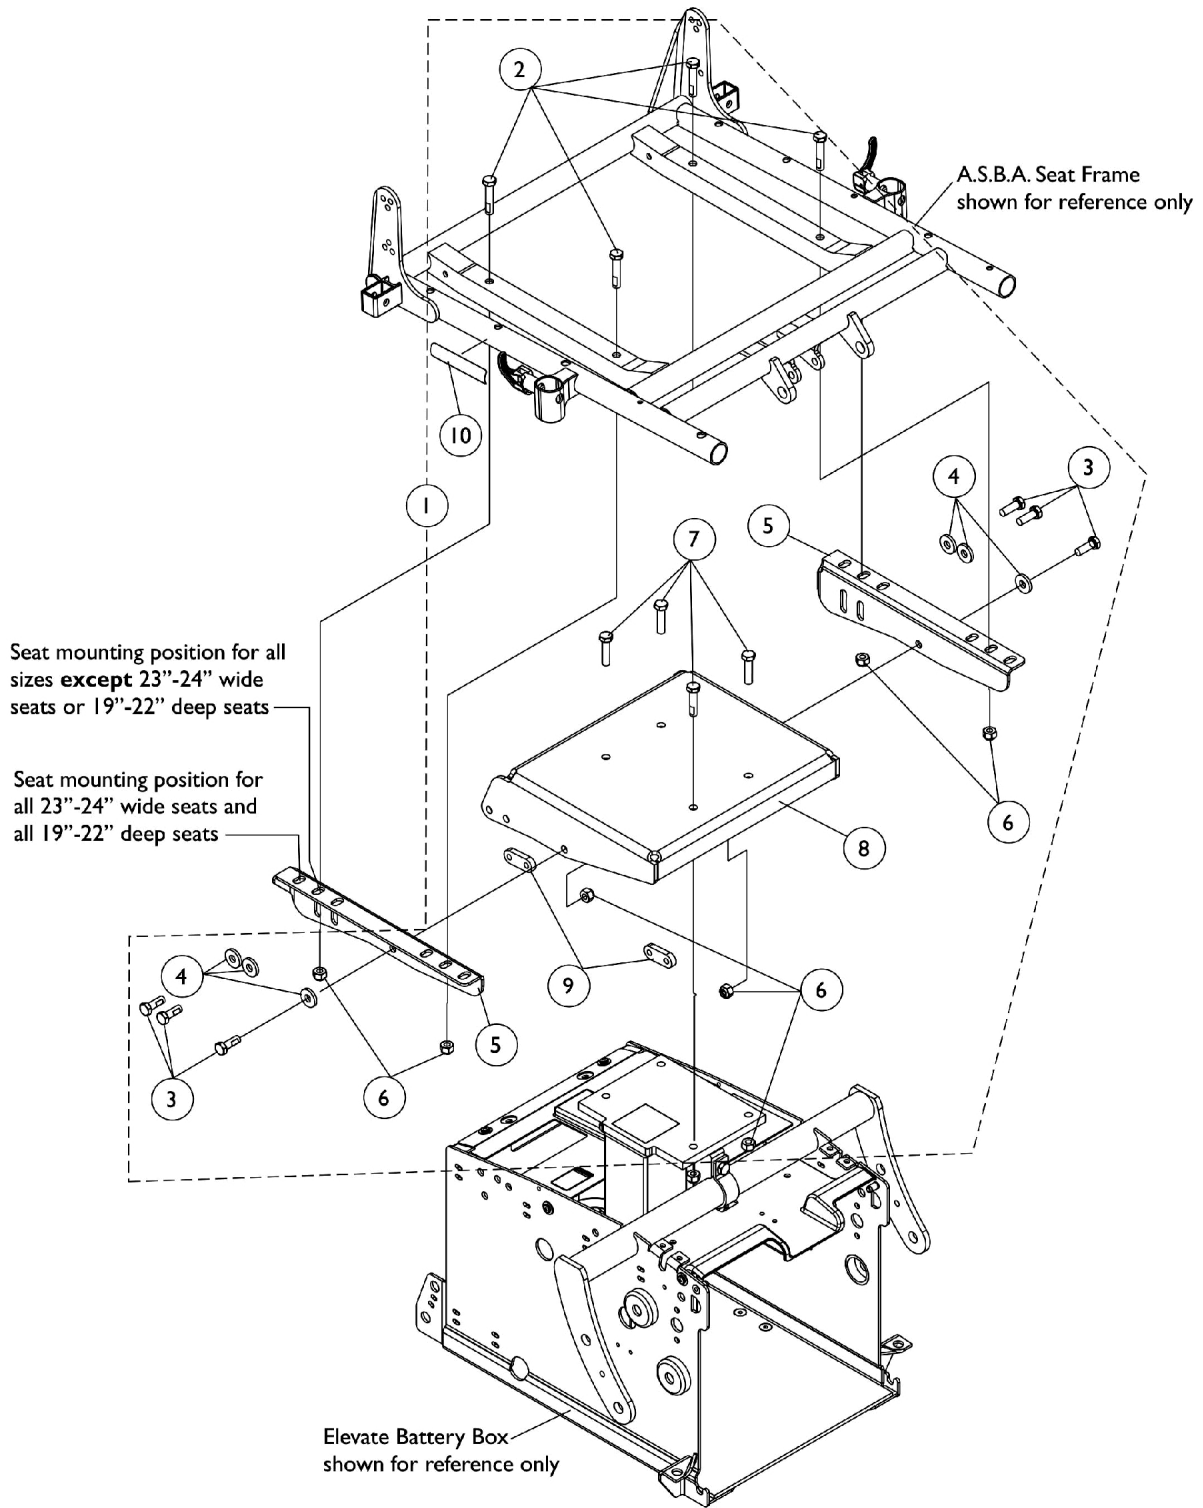

Seat Frame Mounting Hardware

Elevate Only For ASBA Seating (Before 7/5/05)

Seat Frame Mounting Hardware

Elevate Only For ASBA Seating (Before 7/5/05)

Item Number	Note	Part Number	Description	Quantity Per	
				Package	Assembly
1	A	1125777-NLA	Kit, A.S.B.A. Seat Frame Mounting Hardware	1	1
2			NLA - Screw, Hex Head w/ Patch (5/16-18 x 1-1/2")	1	4
3			NLA - Screw, Hex Head w/ Patch (5/16-18 x 7/8")	1	6
4			Washer, Flat (21/64 x 53/64 x 7/64")	1	6
5			NLA - Bracket, Seat Frame Mounting, Black - Right	1	1
5			NLA - Bracket, Seat Frame Mounting, Black - Left	1	1
6			Locknut (5/16-18)	1	10
7			Screw, Hex Head w/ Patch (5/16-18 x 1-1/4")	1	4
8			NLA - Plate, A.S.B.A. Seat Frame Mounting	1	1
9			NLA - Nut, Strap	1	2
10			Decal, Seat Adjustment Warning	1	2

NOTE: A - Includes items 2-10