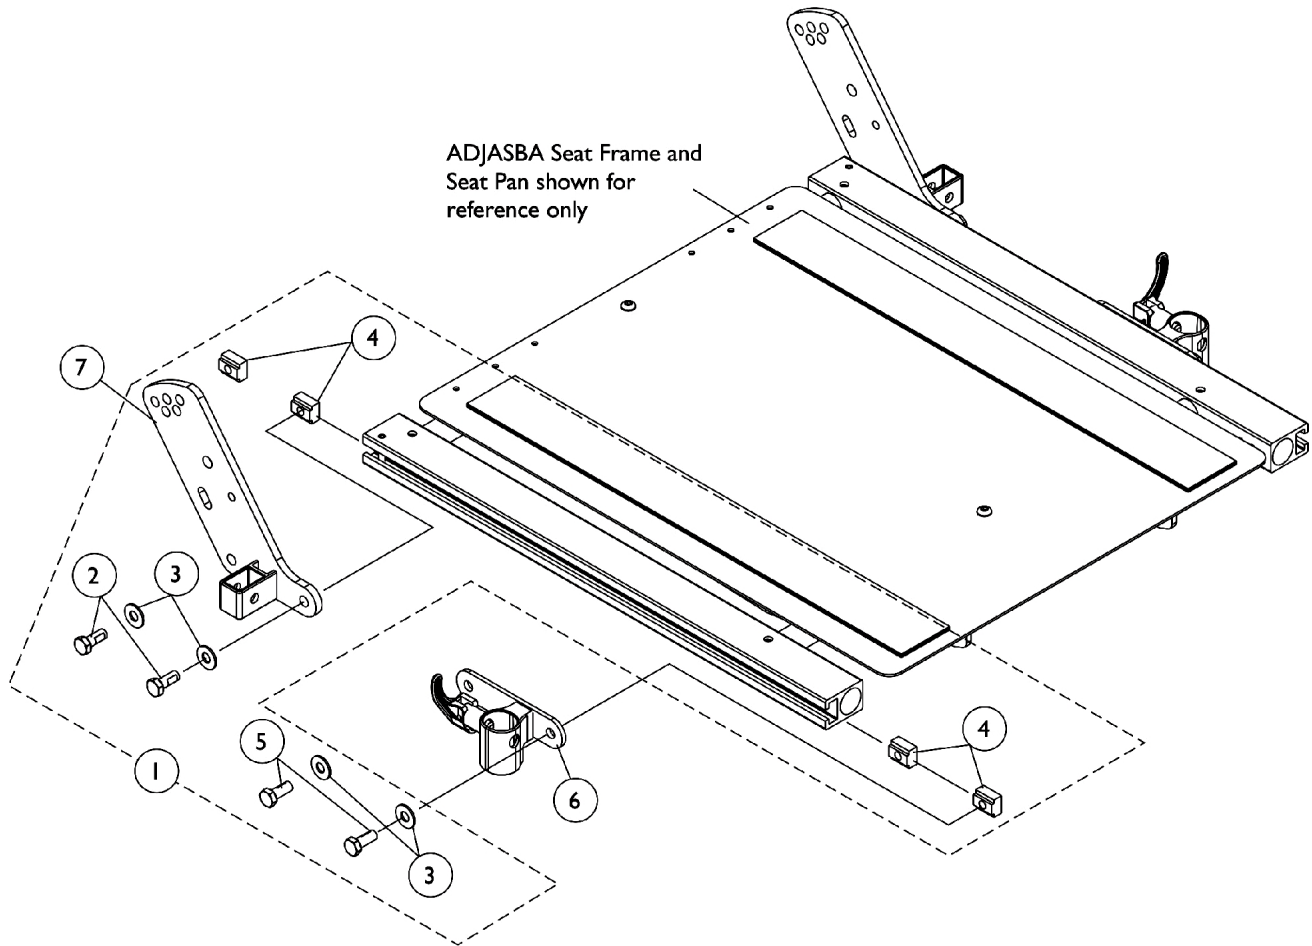

# Front/Rear Arm Socket Assembly and Hardware For ADJASBA Seats (After 7/4/05)

## Front/Rear Arm Socket Assembly and Hardware For ADJASBA Seats (After 7/4/05)

Item Number	Note	Part Number	Description	Quantity Per	
				Package	Assembly
1	A	1125734	Kit, Front/Rear Arm Socket Assembly Mounting Hardware	1	1
2			Screw, Hex Head w/ Patch (5/16-18 x 3/4")	1	2
3			Washer, Steel (5/16 x 3/4 x 1/16")	1	4
4			T-Nut (5/16-18)	1	4
5			Screw, Hex Head w/ Patch (5/16-18 x 5/8")	1	2
6		1122619	Socket, Arm, Front - Right	1	1
6		1122620	Socket, Arm, Front - Left	1	1
7		1125478	Bracket, Arm Socket/Cane, Rear - Right	1	1
7		1125479	Bracket, Arm Socket/Cane, Rear - Left	1	1