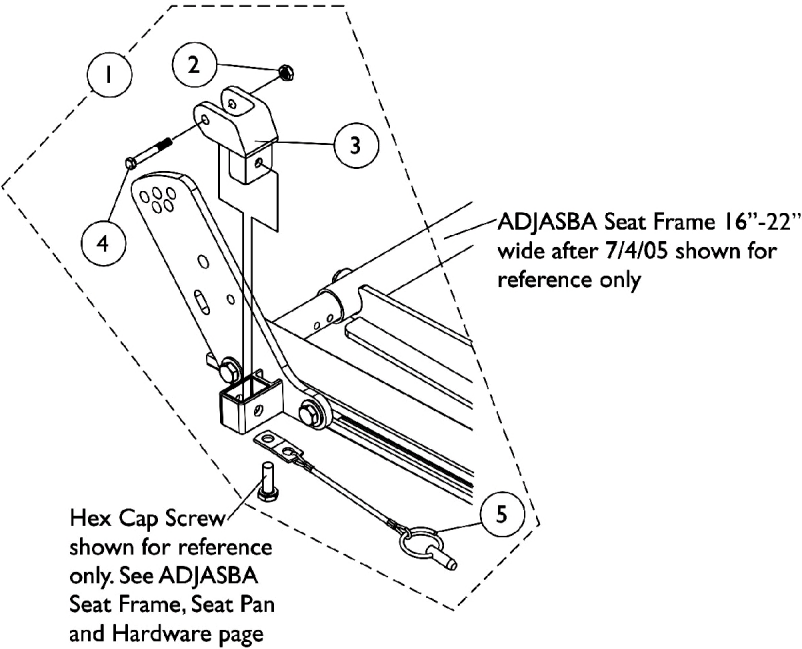

Arm Mounting Swingaway Hardware For ASBA and ADJASBA Seats

Arm Mounting Swingaway Hardware For ASBA and ADJASBA Seats

Item Number	Note	Part Number	Description	Quantity Per	
				Package	Assembly
1	A	1068488	Kit, Swingaway Armrest Mounting Hardware	1	1
2		1019590	Screw, Socket Button Head (1/4-20 x 1-5/8")	1	1
3		1068025	Clevis, Pivot	1	1
4		1025195	Locknut (1/4-20)	1	1
5		1068039	Pin, Pull	1	1

NOTE: A - Includes items 2-5