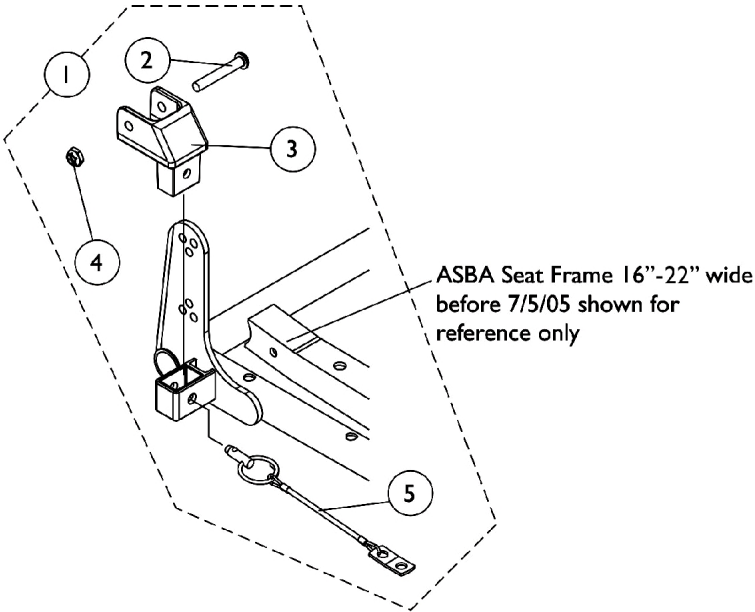

Arm Mounting Swingaway Hardware For ASBA and ADJASBA Seats

Arm Mounting Swingaway Hardware For ASBA and ADJASBA Seats

Item Number	Note	Part Number	Description	Quantity Per	
				Package	Assembly
1	A	1068488	Kit, Swingaway Armrest Mounting Hardware	1	1
2		1019590	Screw, Socket Button Head (1/4-20 x 1-5/8")	1	1
3		1068025	Clevis, Pivot	1	1
4		1025195	Locknut (1/4-20)	1	1
5		1068039	Pin, Pull	1	1

NOTE: A - Includes items 2-5