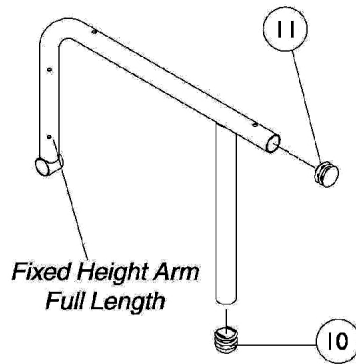

Fixed Height Arms

Fixed Height Arms

Item Number	Note	Part Number	Description	Quantity Per	
				Package	Assembly
1	B	See Chart	#1 Arms Less Pad - 16"-19" Deep Seat Frames	1	1
1	B	See Chart	#1 Arms Less Pad - 20" and Deeper Seat Frames	1	1
2	A	8881015932-NL A	NLA - Pad, Arm, Vinyl, Full Length - Right (14" L x 2" W)	1	1
2	A	8881015933-NL A	NLA - Pad, Arm, Vinyl, Full Length - Left (14" L x 2" W)	1	1
2	A	8881011811-NL A	NLA - Pad, Arm, Vinyl, Desk Length (9" L x 2" W)	1	1
3		1068564	Tube, Arm, Desk Length, Black - Right (16-19" D)	1	1
3		1068565-NLA	NLA - Tube, Arm, Desk Length, Black - Left (16-19" D)	1	1
3	B	1068414-NLA	NLA - Tube, Arm, Desk Length, Long, Black - Right (20" and Deeper)	1	1
3	B	1068415-NLA	NLA - Tube, Arm, Desk Length, Long, Black - Left (20" and Deeper)	1	1
3		1068490	Tube, Arm, Full Length, Black - Right (16-19"D)	1	1
3		1068491-NLA	NLA - Tube, Arm, Full Length, Black - Left (16 - 19"D)	1	1
3	B	1068473-NLA	NLA - Tube, Arm, Full Length, Long, Black - Right (20" and Deeper)	1	1
3	B	1068474-NLA	NLA - Tube, Arm, Full Length, Long, Black - Left (20" and Deeper)	1	1
4		1032244	Grip, Foam Hand (9" L)	1	1
5		1025729	Screw, Phillips Pan Head Tap (#8-32 x 3/8")	1	4
6		1035472-NLA	NLA - Guard, Clothing, Desk Length	1	1
6		1044572-NLA	NLA - Guard, Clothing, Full Length (16 - 19" D)	1	1
6	B	1044005-NLA	NLA - Guard, Clothing, Full Length (20" and Deeper)	1	1
7		1035065	Cover, Clothing Guard w/ Pocket, FXDESK & ADJFULL/ADJDESK	1	1
7	B	1044588	Cover, Clothing Guard with Pocket Fixed Height Full Length (20" and Deeper)	1	1
8		1055949	Package, Screw, Phillips Pan Head (#10-32 x 1-3/8")	2	1
9		1065936	Plug, Pivot	1	2
10		1067734	Plug Button, Black (5/8")	1	2
11		1027095	Plug Button, Black (7/8")	1	1