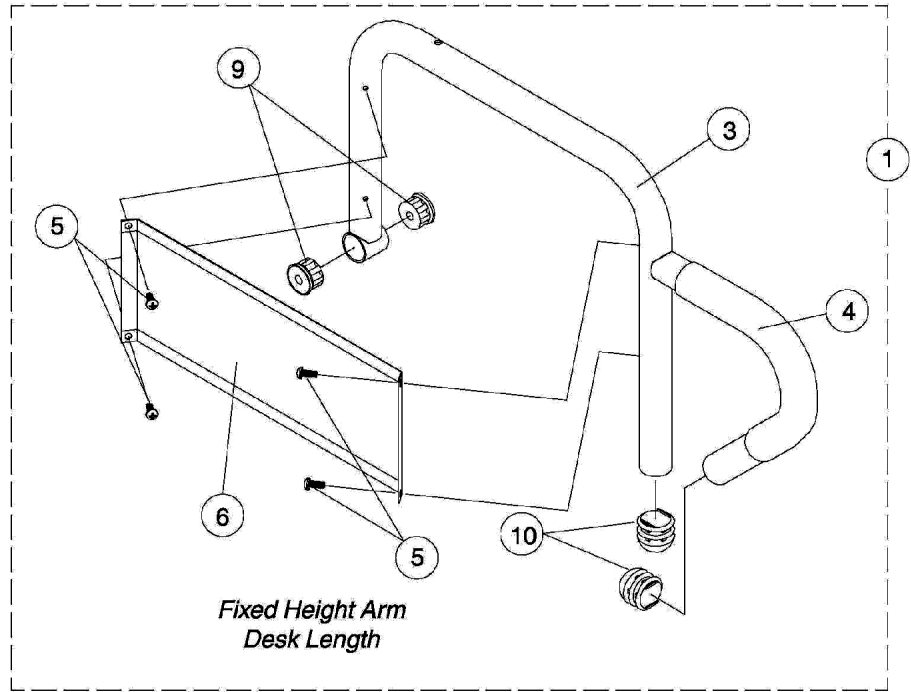

Fixed Height Arms

Fixed Height Arms

Item Number	Note	Part Number	Description	Quantity Per	
				Package	Assembly
1	B	See Chart	#1 Arms Less Pad - 16"-19" Deep Seat Frames	1	1
1	B	See Chart	#1 Arms Less Pad - 20" and Deeper Seat Frames	1	1
2	A	8881015932-NL A	NLA - Pad, Arm, Vinyl, Full Length - Right (14" L x 2" W)	1	1
2	A	8881015933-NL A	NLA - Pad, Arm, Vinyl, Full Length - Left (14" L x 2" W)	1	1
2	A	8881011811-NL A	NLA - Pad, Arm, Vinyl, Desk Length (9" L x 2" W)	1	1
3		1068564	Tube, Arm, Desk Length, Black - Right (16-19" D)	1	1
3		1068565-NLA	NLA - Tube, Arm, Desk Length, Black - Left (16-19" D)	1	1
3	B	1068414-NLA	NLA - Tube, Arm, Desk Length, Long, Black - Right (20" and Deeper)	1	1
3	B	1068415-NLA	NLA - Tube, Arm, Desk Length, Long, Black - Left (20" and Deeper)	1	1
3		1068490	Tube, Arm, Full Length, Black - Right (16-19"D)	1	1
3		1068491-NLA	NLA - Tube, Arm, Full Length, Black - Left (16 - 19"D)	1	1
3	B	1068473-NLA	NLA - Tube, Arm, Full Length, Long, Black - Right (20" and Deeper)	1	1
3	B	1068474-NLA	NLA - Tube, Arm, Full Length, Long, Black - Left (20" and Deeper)	1	1
4		1032244	Grip, Foam Hand (9" L)	1	1
5		1025729	Screw, Phillips Pan Head Tap (#8-32 x 3/8")	1	4
6		1035472-NLA	NLA - Guard, Clothing, Desk Length	1	1
6		1044572-NLA	NLA - Guard, Clothing, Full Length (16 - 19" D)	1	1
6	B	1044005-NLA	NLA - Guard, Clothing, Full Length (20" and Deeper)	1	1
7		1035065	Cover, Clothing Guard w/ Pocket, FXDESK & ADJFULL/ADJDESK	1	1
7	B	1044588	Cover, Clothing Guard with Pocket Fixed Height Full Length (20" and Deeper)	1	1
8		1055949	Package, Screw, Phillips Pan Head (#10-32 x 1-3/8")	2	1
9		1065936	Plug, Pivot	1	2
10		1067734	Plug Button, Black (5/8")	1	2
11		1027095	Plug Button, Black (7/8")	1	1