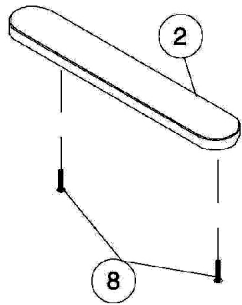

Fixed Height Arms

Fixed Height Arms

Item Number	Note	Part Number	Description	Quantity Per	
				Package	Assembly
1	B	See Chart	#1 Arms Less Pad - 16"-19" Deep Seat Frames	1	1
1	B	See Chart	#1 Arms Less Pad - 20" and Deeper Seat Frames	1	1
2	A	8881015932-NL A	NLA - Pad, Arm, Vinyl, Full Length - Right (14" L x 2" W)	1	1
2	A	8881015933-NL A	NLA - Pad, Arm, Vinyl, Full Length - Left (14" L x 2" W)	1	1
2	A	8881011811-NL A	NLA - Pad, Arm, Vinyl, Desk Length (9" L x 2" W)	1	1
3		1068564	Tube, Arm, Desk Length, Black - Right (16-19" D)	1	1
3		1068565-NLA	NLA - Tube, Arm, Desk Length, Black - Left (16-19" D)	1	1
3	B	1068414-NLA	NLA - Tube, Arm, Desk Length, Long, Black - Right (20" and Deeper)	1	1
3	B	1068415-NLA	NLA - Tube, Arm, Desk Length, Long, Black - Left (20" and Deeper)	1	1
3		1068490	Tube, Arm, Full Length, Black - Right (16-19"D)	1	1
3		1068491-NLA	NLA - Tube, Arm, Full Length, Black - Left (16 - 19"D)	1	1
3	B	1068473-NLA	NLA - Tube, Arm, Full Length, Long, Black - Right (20" and Deeper)	1	1
3	B	1068474-NLA	NLA - Tube, Arm, Full Length, Long, Black - Left (20" and Deeper)	1	1
4		1032244	Grip, Foam Hand (9" L)	1	1
5		1025729	Screw, Phillips Pan Head Tap (#8-32 x 3/8")	1	4
6		1035472-NLA	NLA - Guard, Clothing, Desk Length	1	1
6		1044572-NLA	NLA - Guard, Clothing, Full Length (16 - 19" D)	1	1
6	B	1044005-NLA	NLA - Guard, Clothing, Full Length (20" and Deeper)	1	1
7		1035065	Cover, Clothing Guard w/ Pocket, FXDESK & ADJFULL/ADJDESK	1	1
7	B	1044588	Cover, Clothing Guard with Pocket Fixed Height Full Length (20" and Deeper)	1	1
8		1055949	Package, Screw, Phillips Pan Head (#10-32 x 1-3/8")	2	1
9		1065936	Plug, Pivot	1	2
10		1067734	Plug Button, Black (5/8")	1	2
11		1027095	Plug Button, Black (7/8")	1	1