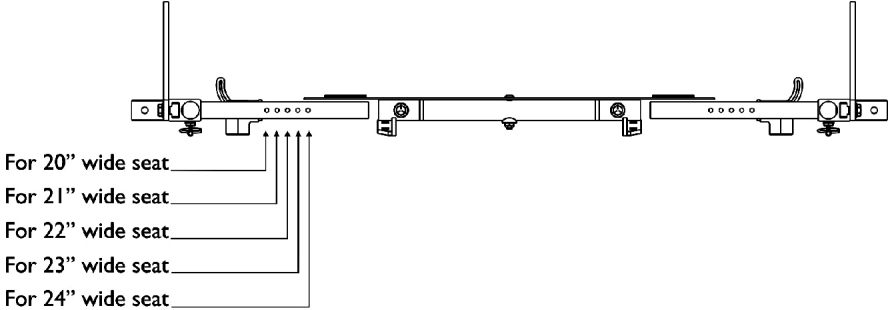

# ADJASBA Seat Frame, Seat Pan and Hardware

(20"-22" Wide) x (16"-22" Deep) (After 7/4/05)

**Seat Frame Width Settings**

## ADJASBA Seat Frame, Seat Pan and Hardware (20"-22" Wide) x (16"-22" Deep) (After 7/4/05)

Item Number	Note	Part Number	Description	Quantity Per	
				Package	Assembly
1	D	1120288	Frame, Center Seat, Black	1	1
2		1120283	Crossbar, Seat Frame (20" - 24" W)	1	4
3		1122647	Rail, Seat Frame (16 - 20" D For Formula TRE and 16 - 19" D For ADJASBA)	1	2
3		1122677	Rail, Seat Frame (20 - 22" D Formula TRE) (19 - 22" D ADJASBA)	1	2
4		1124388	Pan, Seat, with Hook and Loop Fasteners (20 - 24" W) x (16 - 20" D For Formula TRE) & (16 - 19" D For ADJASBA)	1	1
4		1124667	Pan, Seat with Hook and Loop Fasteners (20 - 24" W) x (20 - 22" D For Formula TRE) & (19 - 22" D For ADJASBA)	1	1
5	A	1043082	Hook Fastener with Adhesive Back (2" W x 18" L)	1	2
5	A	1044580	Loop Fastener with Adhesive Back (2" W x 18" L)	1	2
5	B	1043084	Hook Fastener with Adhesive back (2" W x 22" L)	1	2
5	B	1044584	Loop Fastener with Adhesive back (2" W x 22" L)	1	2
6	C	1135501	Kit, Seat Frame Assembly Hardware	1	1
7			Screw, Hex Head w/ Patch (1/4-20 x 3/4")	1	8
8			Washer (1/4 x 1/2 x 1/16")	1	2
9			Spacer, Coved (1/4 x 11/16 x 1/2")	1	4
10			Screw, Socket Button (1/4-20 x 3/4")	1	2
11			NLA - Pin, Roll (3/16 x 1")	1	2
12		1114823	Decal, Seat Adjustment Warning	1	2
NOTE: A - For 16"-19" deep seats B - For 19"-22" deep seats C - Includes items 7-11 D - When ordering Center Seat Frame (item 1), also order 2 ea. Seat Adjustment Warning Decal (item 12).					