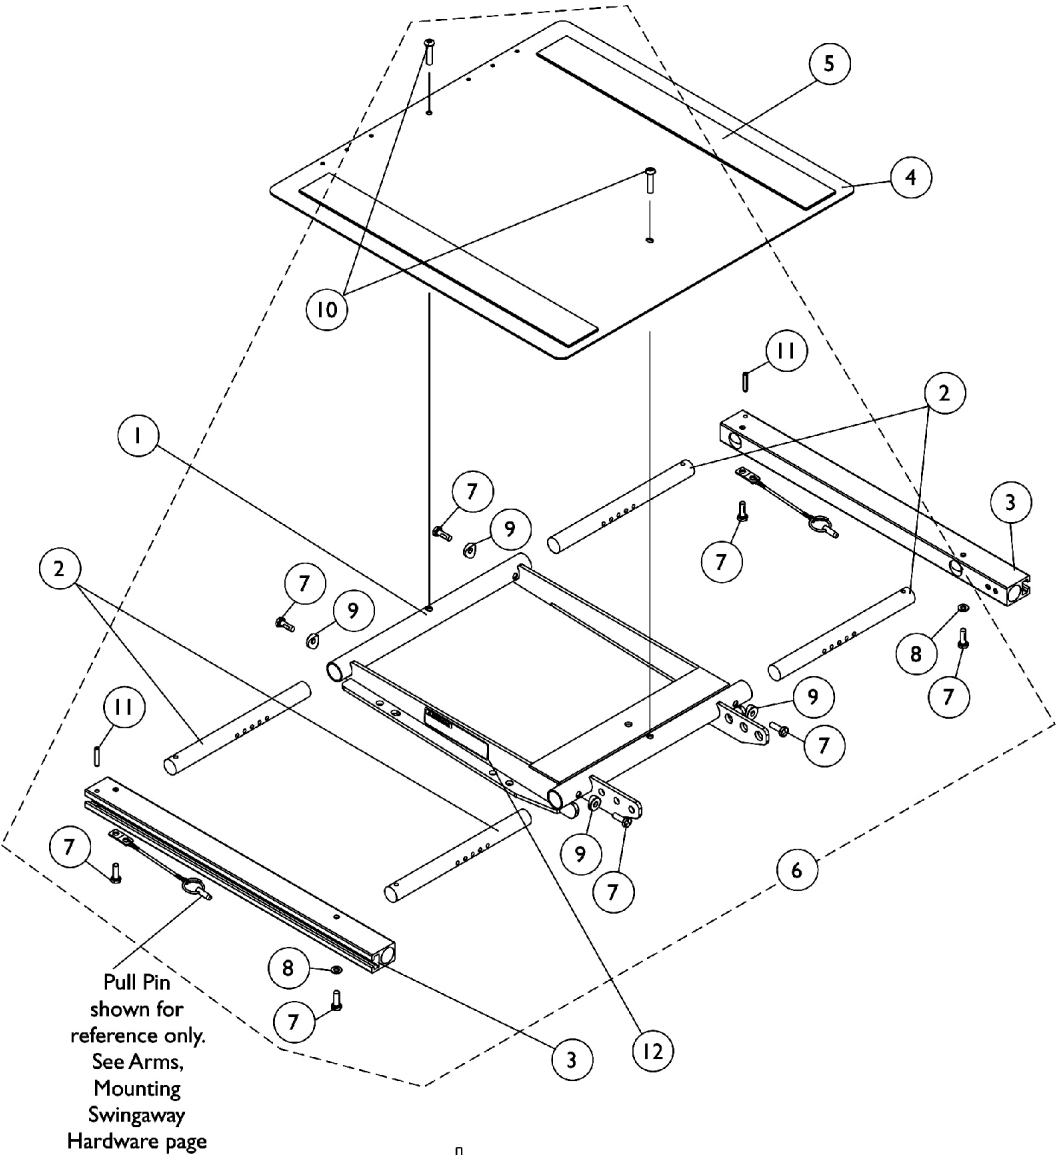

# ADJASBA Seat Frame, Seat Pan and Hardware

(20"-22" Wide) x (16"-22" Deep) (After 7/4/05)

**Seat Frame Width Settings**

## ADJASBA Seat Frame, Seat Pan and Hardware (20"-22" Wide) x (16"-22" Deep) (After 7/4/05)

Item Number	Note	Part Number	Description	Quantity Per	
				Package	Assembly
1	D	1120288	Frame, Center Seat, Black	1	1
2		1120283	Crossbar, Seat Frame (20" - 24" W)	1	4
3		1122647	Rail, Seat Frame (16 - 20" D For Formula TRE and 16 - 19" D For ADJASBA)	1	2
3		1122677	Rail, Seat Frame (20 - 22" D Formula TRE) (19 - 22" D ADJASBA)	1	2
4		1124388	Pan, Seat, with Hook and Loop Fasteners (20 - 24" W) x (16 - 20" D For Formula TRE) & (16 - 19" D For ADJASBA)	1	1
4		1124667	Pan, Seat with Hook and Loop Fasteners (20 - 24" W) x (20 - 22" D For Formula TRE) & (19 - 22" D For ADJASBA)	1	1
5	A	1043082	Hook Fastener with Adhesive Back (2" W x 18" L)	1	2
5	A	1044580	Loop Fastener with Adhesive Back (2" W x 18" L)	1	2
5	B	1043084	Hook Fastener with Adhesive back (2" W x 22" L)	1	2
5	B	1044584	Loop Fastener with Adhesive back (2" W x 22" L)	1	2
6	C	1135501	Kit, Seat Frame Assembly Hardware	1	1
7			Screw, Hex Head w/ Patch (1/4-20 x 3/4")	1	8
8			Washer (1/4 x 1/2 x 1/16")	1	2
9			Spacer, Coved (1/4 x 11/16 x 1/2")	1	4
10			Screw, Socket Button (1/4-20 x 3/4")	1	2
11			NLA - Pin, Roll (3/16 x 1")	1	2
12		1114823	Decal, Seat Adjustment Warning	1	2
NOTE: A - For 16"-19" deep seats B - For 19"-22" deep seats C - Includes items 7-11 D - When ordering Center Seat Frame (item 1), also order 2 ea. Seat Adjustment Warning Decal (item 12).					