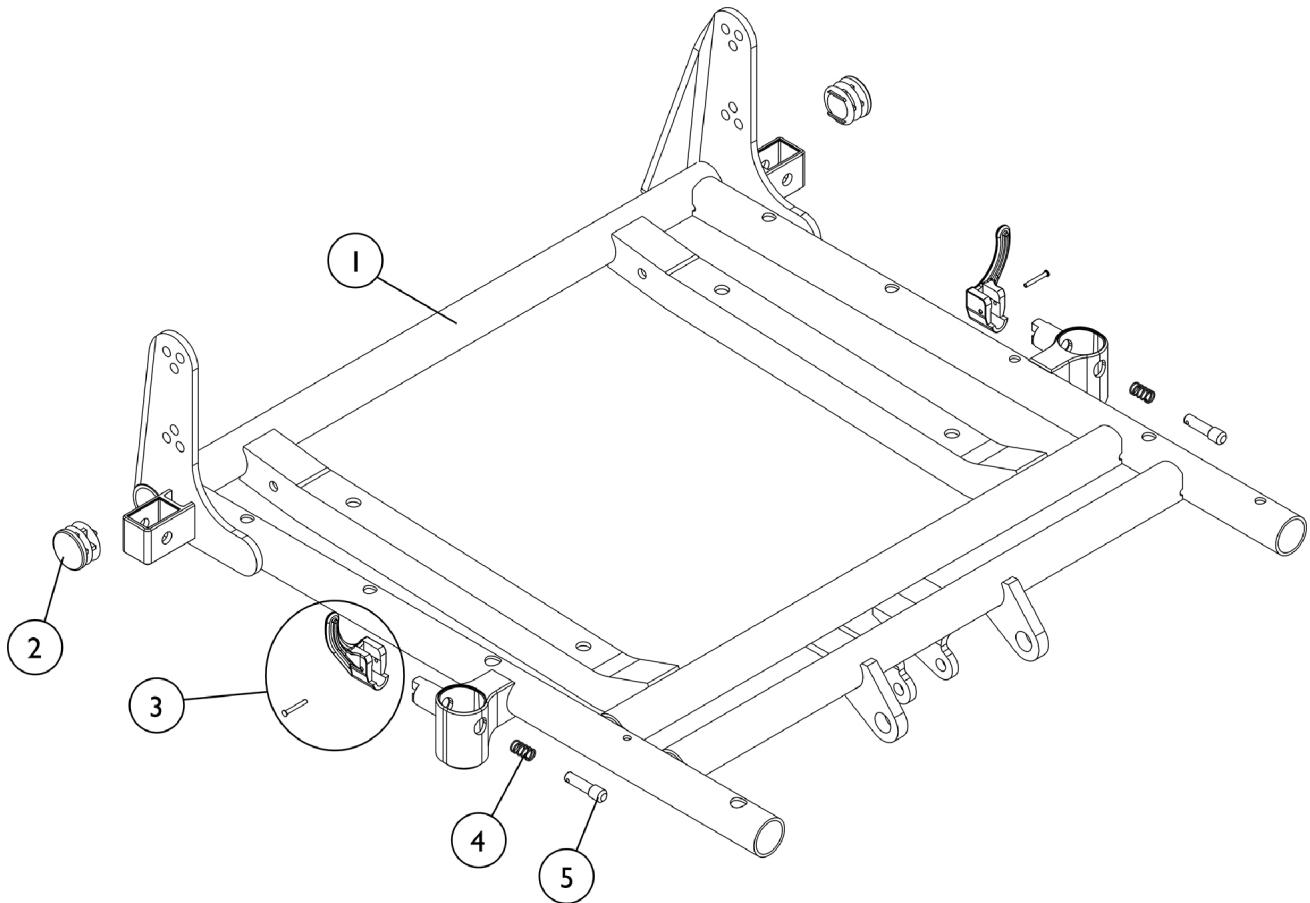

## ASBA Seat Frame (Before 7/5/05)

| Item Number | Note | Part Number | Description                      | Quantity Per |          |
|-------------|------|-------------|----------------------------------|--------------|----------|
|             |      |             |                                  | Package      | Assembly |
| 1           | A    | See Chart   | #1 Seat Frame with Hardware      | 1            | 1        |
| 2           |      | 1029501     | Plug Button, Black (1")          | 1            | 2        |
| 3           |      | 1090768     | Kit, Lock Handle w/Rivets (Pair) | 2            | 1        |
| 4           |      | 47471X074   | Spring, Arm Lock                 | 1            | 2        |
| 5           |      | 1028594     | Pin, Arm Lock, Black             | 1            | 2        |

NOTE: A - Includes seat frame and items 2-5

### #1 Seat Frame with Hardware

| Chair Width | 16"-17" Deep | 18" - 19" Deep | 20" - 21" Deep | 22" Deep    |
|-------------|--------------|----------------|----------------|-------------|
| 16" Wide    | 1118313-NLA  | 1118322-NLA    | 1118331-NLA    | 1118340-NLA |
| 17" Wide    | 1118314-NLA  | 1118323-NLA    | 1118332-NLA    | 1118341-NLA |
| 18" Wide    | 1118315-NLA  | 1118324-NLA    | 1118333-NLA    | 1118342-NLA |
| 19" Wide    | 1118316-NLA  | 1118325-NLA    | 1118334-NLA    | 1118343-NLA |
| 20" Wide    | 1118317-NLA  | 1118326-NLA    | 1118335-NLA    | 1118344-NLA |
| 21" Wide    | 1118318-NLA  | 1118327-NLA    | 1118336-NLA    | 1118345-NLA |
| 22" Wide    | 1118319-NLA  | 1118328-NLA    | 1118337-NLA    | 1118346-NLA |