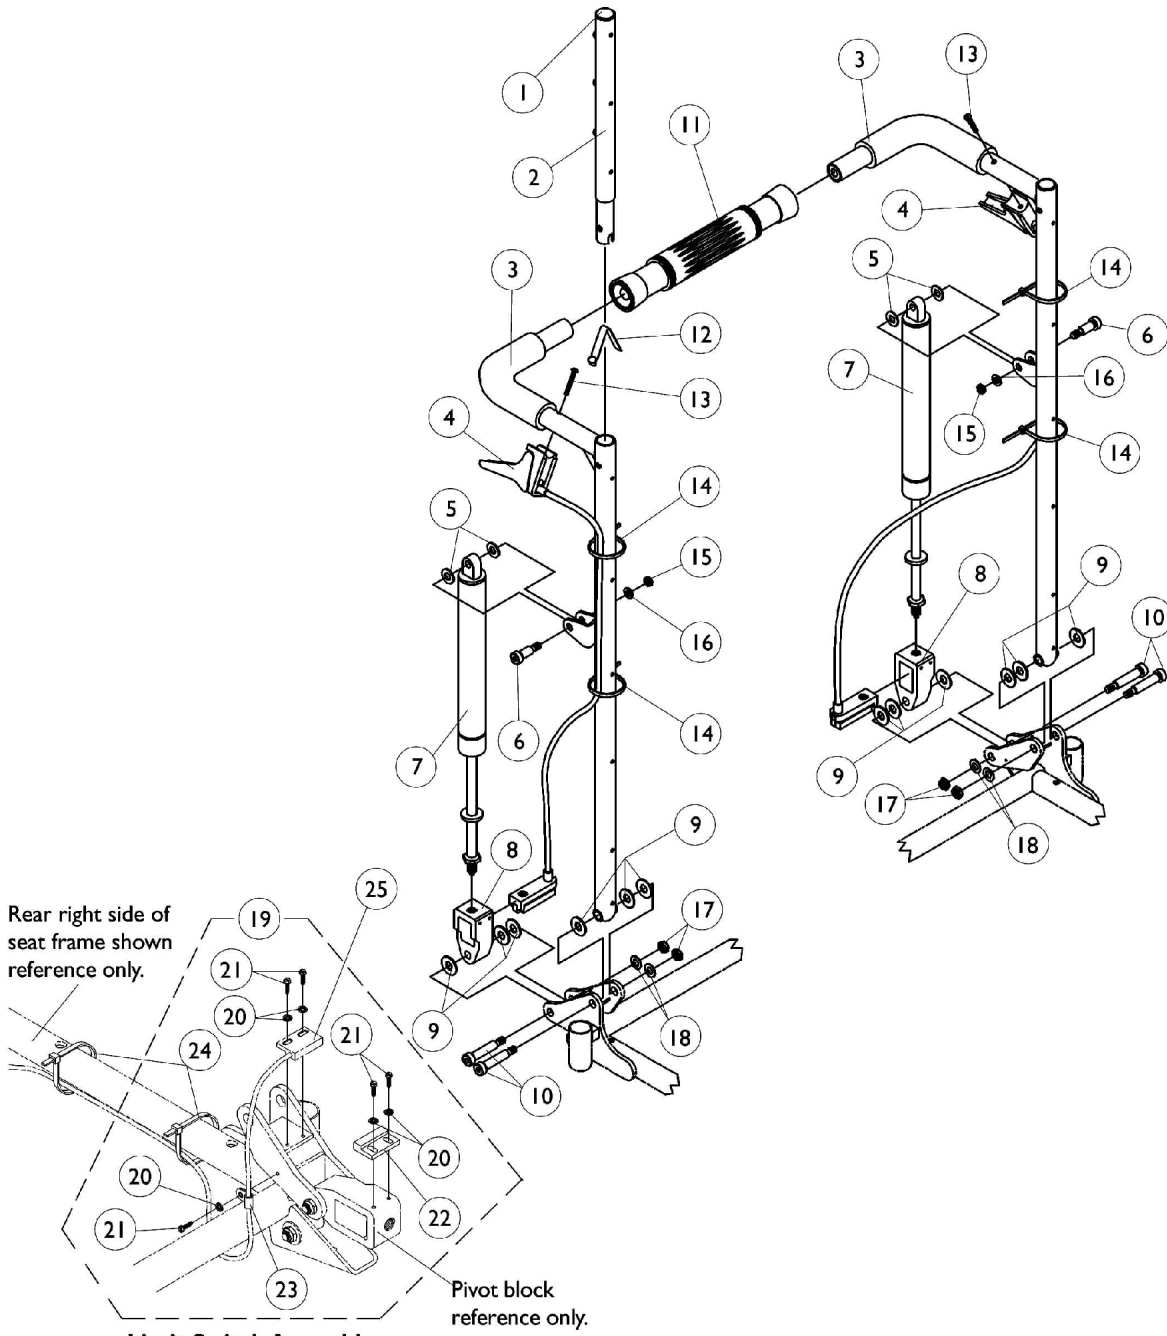

Recliner Back Assembly

For ASBA Seat Frames (Before 7/5/05)

Rear right side of seat frame shown reference only.

Pivot block reference only.

Limit Switch Assembly
NOTE: Sensor actuator used with a recliner harness and sensor cable to serve as a drive lockout safety feature.

Recliner Back Assembly For ASBA Seat Frames (Before 7/5/05)

Item Number	Note	Part Number	Description	Quantity Per	
				Package	Assembly
1		1027095	Plug Button, Black (7/8")	1	2
2		1052997-NLA	NLA - Headrest Tube Assembly, Black - Right	1	1
2		1052998-NLA	NLA - Headrest Tube Assembly, Black - Left	1	1
3		See Chart	#3 Back Cane with Grip	1	1
4	B	1050214	Cable with Trigger	1	2
4	C	1050215	Cable with Trigger	1	2
4	D	1050216	Cable with Trigger	1	2
5		1026032	Washer, Nylon (11/32 x 11/16 x 1/16")	1	4
6		1050153	Screw, Shoulder Hex Socket Head (5/16 x 7/8", 1/4-20)	1	2
7	E	1050154	Cylinder, Lock, Recline	1	2
7	F	1050306	Cylinder, Lock	1	2
8		1050136	Pivot, Block	1	2
9		1012371	Washer, Nylon (3/8 x 7/8 x 1/16")	1	12
10		1031665	Screw, Shoulder Hex Socket Head (3/8 x 1-1/2", 5/16-18)	1	4
11	G	1050293	Bar, Spreader, Black (14-20" W)	1	1
11	H	1050294	Bar, Spreader, Black (21-24" W)	1	1
12		1024713	Spring, Torsion w/ Button	1	2
13		1091417-NLA	NLA - Screw, Phillips Pan Head (#10-24 x 1-1/4")	1	2
14		1095503-NLA	NLA - Package, Tie Wrap (5-5/8" L)	10	1
15		1025736	Locknut (1/4-20)	1	2
16		1026907	Washer (1/4 x 1/2 x 1/16")	1	2
17		1026158	Locknut (5/16-18)	1	4
18		1025704	Washer, Flat (5/16 x 5/8 x 1/16")	1	4
19	A	1053178-NLA	NLA - Switch Assembly, Limit	1	1
20		1008525-NLA	NLA - Washer, Internal Tooth Lock (#4-40)	1	5
21		1025116-NLA	NLA - Screw, Slotted Hex Washer Head Tap (#4-3/8")	1	5
22		1024001	Sensor, Actuator Switch	1	1
23		1050310-NLA	NLA - Clamp, Cable	1	1
24		1095503-NLA	NLA - Package, Tie Wrap (5-5/8" L)	10	1
25		1092913-NLA	NLA - Cable, Drive Lockout Sensor	1	1