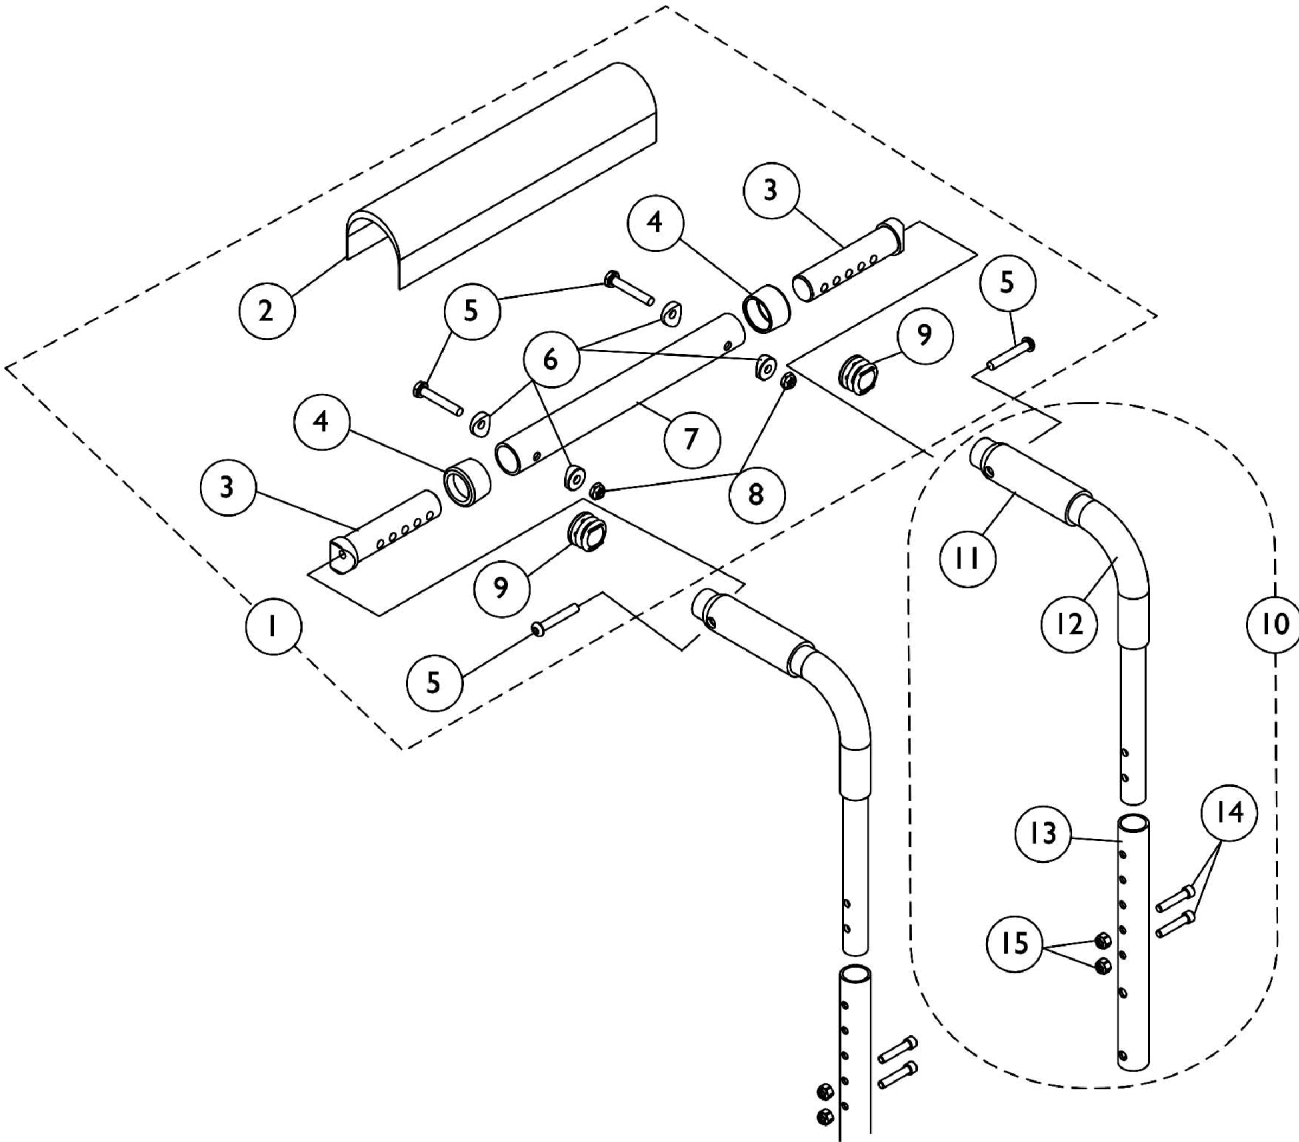

Back Canes and Spreader Bars

For ADJASBA Seats (12"-16" Wide) (After 7/4/05)

Back Canes and Spreader Bars

For ADJASBA Seats (12"-16" Wide) (After 7/4/05)

| Item Number | Note | Part Number | Description | Quantity Per | |
|-------------|------|-------------|---|--------------|----------|
| | | | | Package | Assembly |
| 1 | A | 1126147 | Kit, Spreader Bar Assembly (12"-16" Wide) | 1 | 1 |
| 2 | | | Cover, Spreader Bar (16-20" W) | 1 | 1 |
| 3 | | | NLA - Insert, Spreader Bar Connector, Black | 1 | 2 |
| 4 | | | Anti-Rattle (1") | 1 | 2 |
| 5 | | | Screw, Socket Button Head (1/4-20 x 1-1/2") | 1 | 4 |
| 6 | | | Spacer, Coved (1/4 x 11/16 x 1/2") | 1 | 4 |
| 7 | | | NLA - Tube, Spreader Bar, Black | 1 | 1 |
| 8 | | | Locknut (1/4-20) | 1 | 2 |
| 9 | | | Plug Button, Black (1") | 1 | 2 |
| 10 | B | 1127154-NLA | NLA - Kit, Back Cane Assembly with Hardware (12"-15" Back Height) | 1 | 1 |
| 11 | | | Grip, Hand, Foam (4") | 1 | 1 |
| 12 | | | Handle, Push, Black | 1 | 1 |
| 13 | | | Cane, Back, Lower, Black - Right/Left (12-15" H) | 1 | 1 |
| 14 | | | Screw, Socket Head (1/4-20 x 1-1/4") | 1 | 2 |
| 15 | | | Locknut (1/4-20) | 1 | 2 |
| 10 | B | 1127155-NLA | NLA - Kit, Back Cane Assembly with Hardware (16"-19" Back Height) | 1 | 1 |
| 11 | | | Grip, Hand, Foam (4") | 1 | 1 |
| 12 | | | Handle, Push, Black | 1 | 1 |
| 13 | | | Cane, Back, Lower, Black - Right/Left (16-19" H) | 1 | 1 |
| 14 | | | Screw, Socket Head (1/4-20 x 1-1/4") | 1 | 2 |
| 15 | | | Locknut (1/4-20) | 1 | 2 |
| 10 | B | 1127156 | Kit, Back Cane Assembly with Hardware (20"-22" Back Height) | 1 | 1 |
| 11 | | | Grip, Hand, Foam (4") | 1 | 1 |
| 12 | | | Handle, Push, Black | 1 | 1 |
| 13 | | | Cane, Back, Lower, Black - Right/Left (20-22" H) | 1 | 1 |
| 14 | | | Screw, Socket Head (1/4-20 x 1-1/4") | 1 | 2 |
| 15 | | | Locknut (1/4-20) | 1 | 2 |
| 11 | | 1135505 | Package, Foam Hand Grip (4" L) | 10 | 1 |

NOTE: A - Includes items 2-9
 B - Includes items 11-15