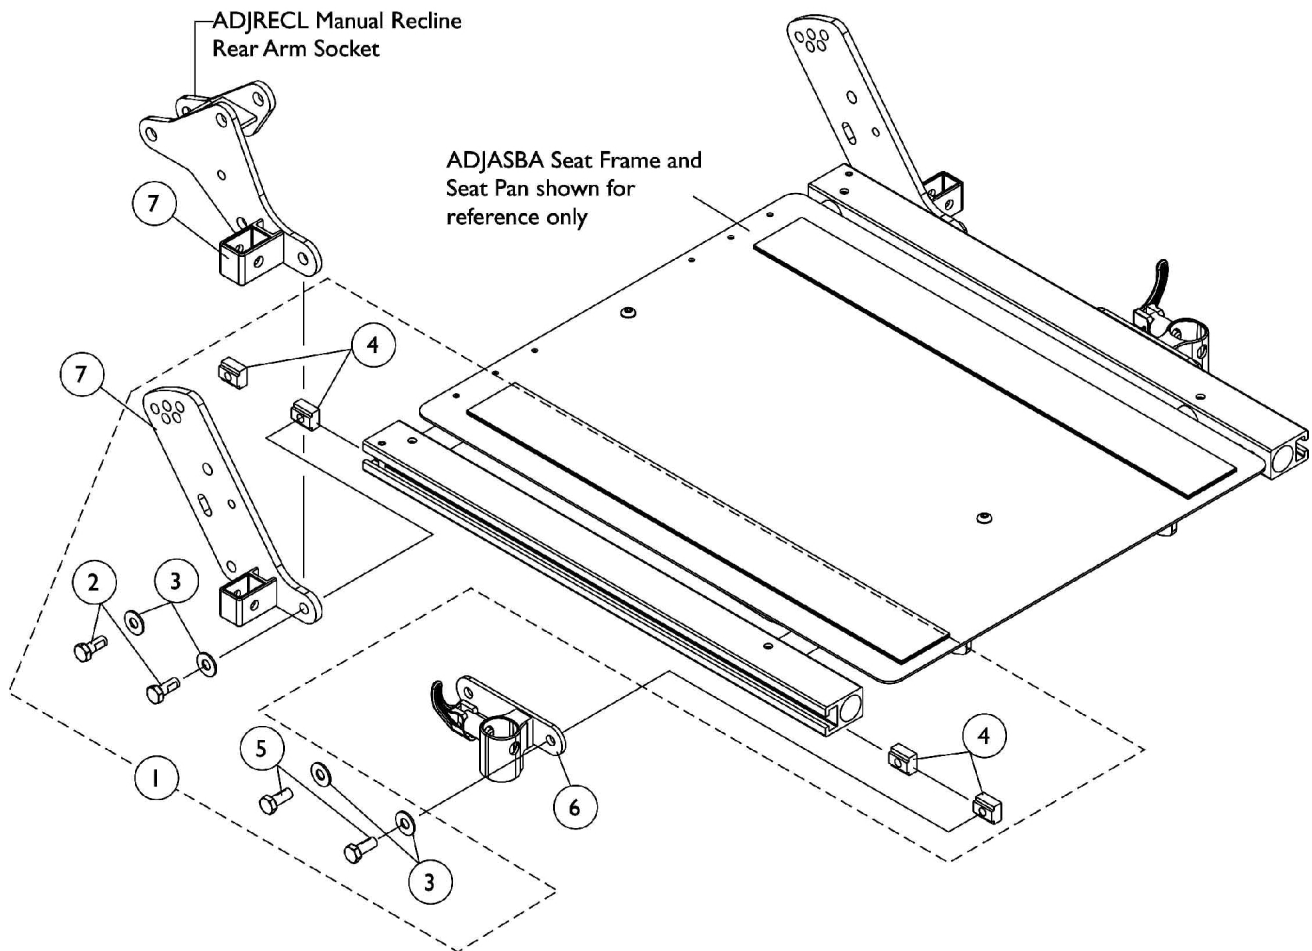

Front/Rear Arm Socket Assembly and Hardware

ADJASBA/ADJRECL Seats (16"-24" Wide) (After 7/4/05)

Front/Rear Arm Socket Assembly and Hardware ADJASBA/ADJRECL Seats (16"-24" Wide) (After 7/4/05)

Item Number	Note	Part Number	Description	Quantity Per	
				Package	Assembly
1	A	1125734	Kit, Front/Rear Arm Socket Assembly Mounting Hardware	1	1
2			Screw, Hex Head w/ Patch (5/16-18 x 3/4")	1	2
3			Washer, Steel (5/16 x 3/4 x 1/16")	1	4
4			T-Nut (5/16-18)	1	4
5			Screw, Hex Head w/ Patch (5/16-18 x 5/8")	1	2
6		1122619	Socket, Arm, Front - Right	1	1
6		1122620	Socket, Arm, Front - Left	1	1
7		1125478	Bracket, Arm Socket/Cane, Rear - Right	1	1
7		1125479	Bracket, Arm Socket/Cane, Rear - Left	1	1
7		1134481	Socket, Arm, ADJRECL, Rear - Right	1	1
7		1134482	Socket, Arm, ADJRECL, Rear - Left	1	1

NOTE: A - Includes items 2-5