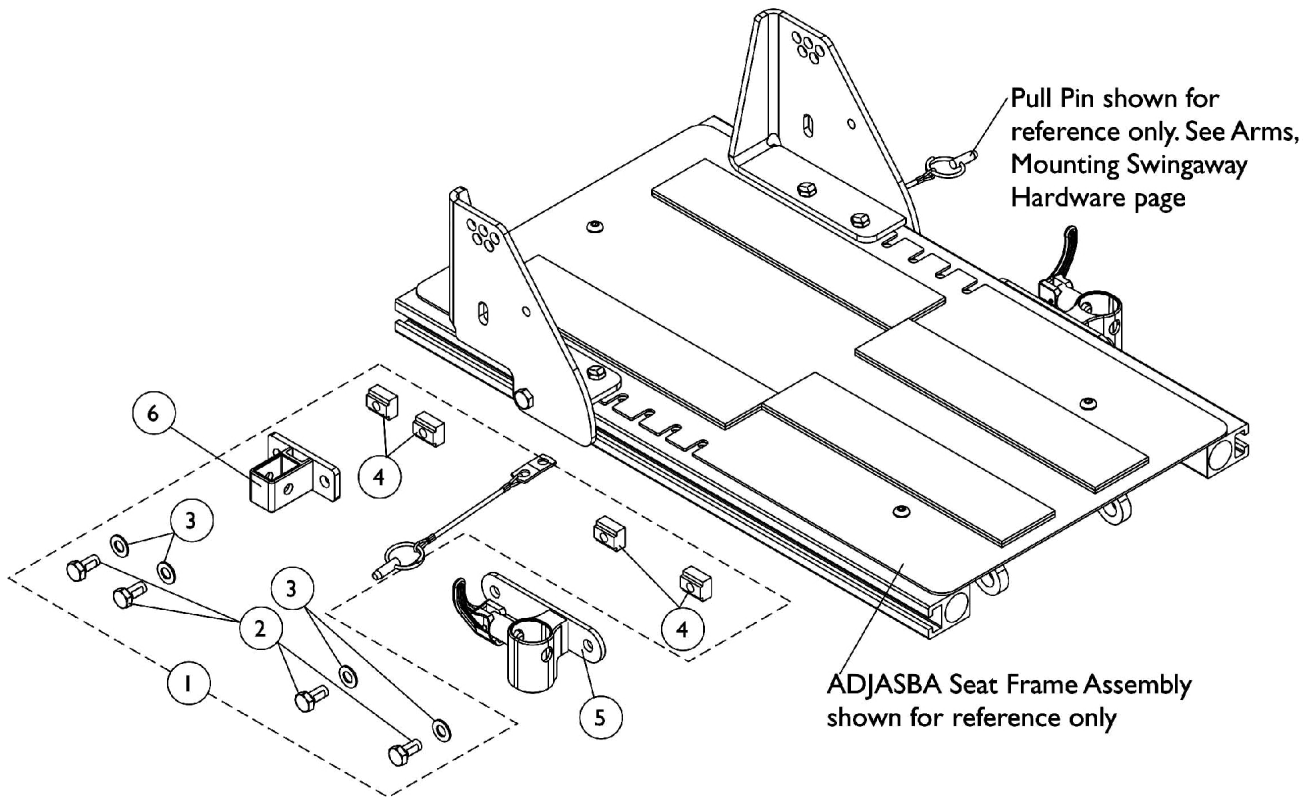

Front/Rear Arm Socket Assembly and Hardware

ADJASBA Seats (12"-16" Wide) (After 7/4/05)

Front/Rear Arm Socket Assembly and Hardware ADJASBA Seats (12"-16" Wide) (After 7/4/05)

Item Number	Note	Part Number	Description	Quantity Per	
				Package	Assembly
1	A	1135502	Kit, Front/Rear Arm Socket Assembly Mounting Hardware	1	1
2			Screw, Hex Head w/ Patch (5/16-18 x 5/8")	1	4
3			Washer, Flat (5/16 x 5/8 x 1/16")	1	4
4			T-Nut (5/16-18)	1	4
5		1122619	Socket, Arm, Front - Right	1	1
5		1122620	Socket, Arm, Front - Left	1	1
6		1126142	Socket, Arm, Rear	1	1

NOTE: A - Includes items 2-4