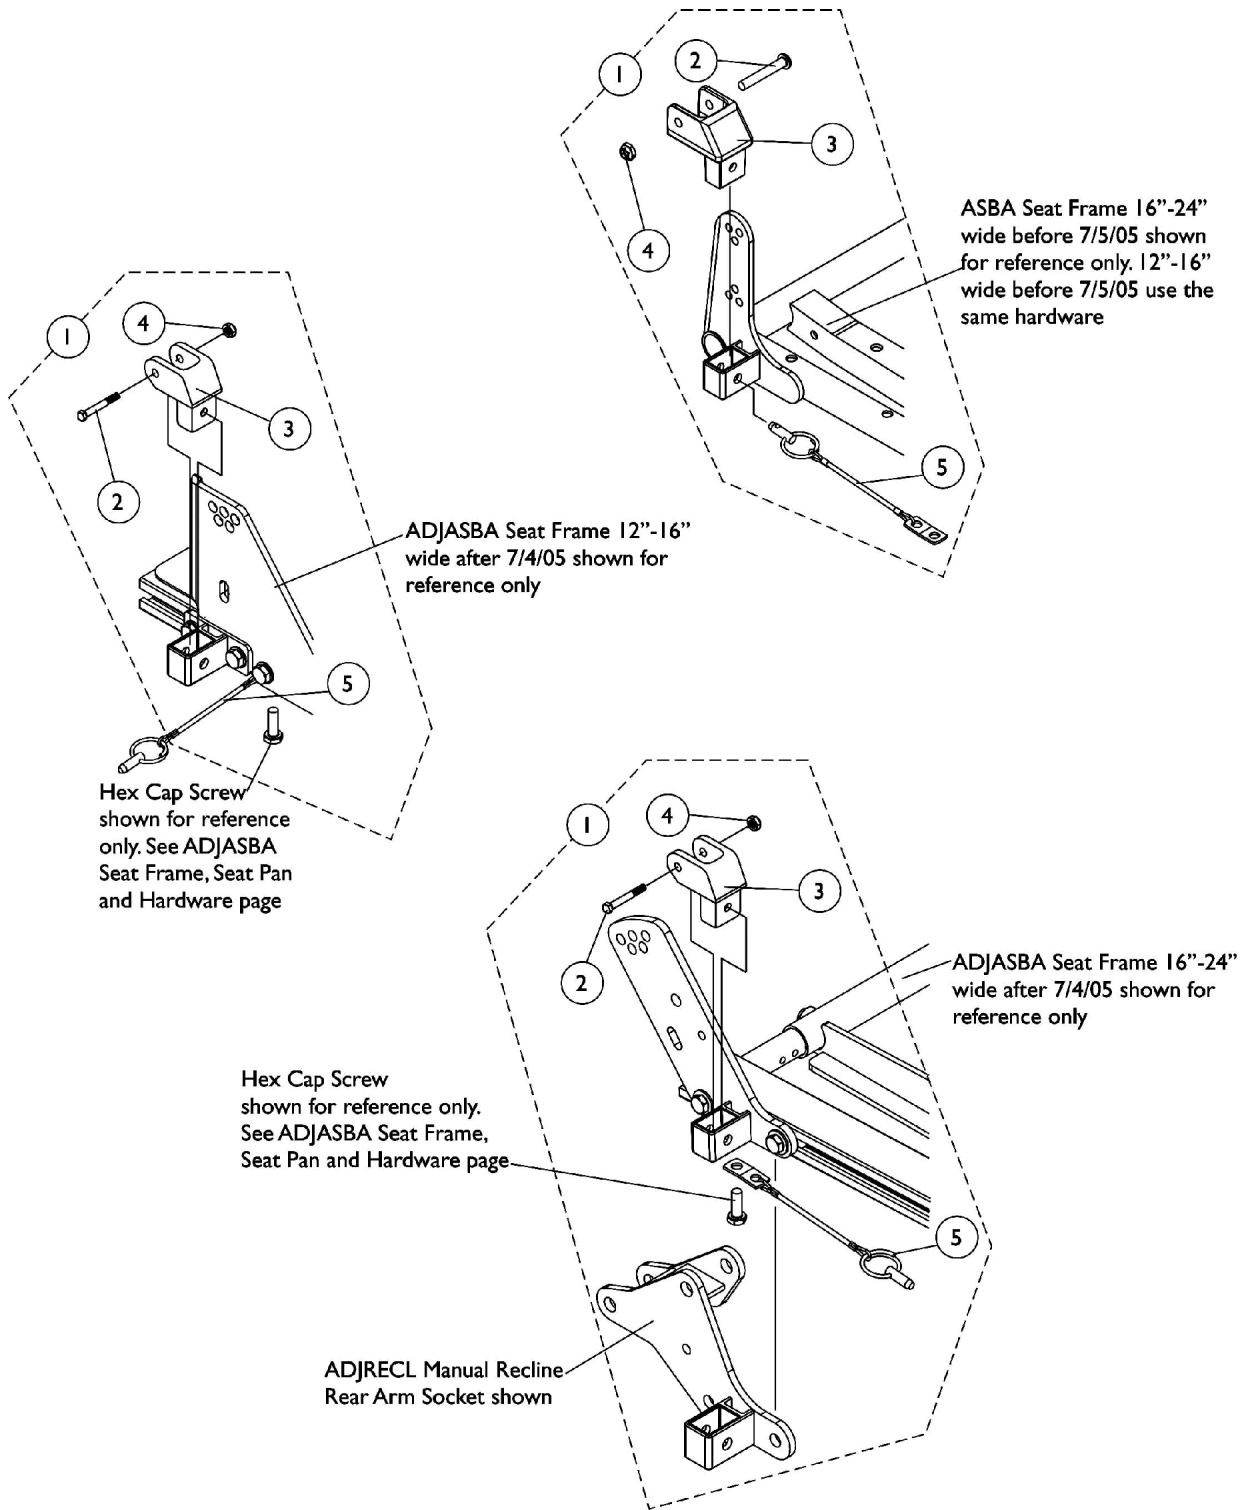

Arm Mounting Swingaway Hardware

ASBA and ADJASBA/ADJRECL Seats

Arm Mounting Swingaway Hardware ASBA and ADJASBA/ADJRECL Seats

Item Number	Note	Part Number	Description	Quantity Per	
				Package	Assembly
1	A	1068488	Kit, Swingaway Armrest Mounting Hardware	1	1
2		1019590	Screw, Socket Button Head (1/4-20 x 1-5/8")	1	1
3		1068025	Clevis, Pivot	1	1
4		1025195	Locknut (1/4-20)	1	1
5		1068039	Pin, Pull	1	1

NOTE: A - Includes items 2-5