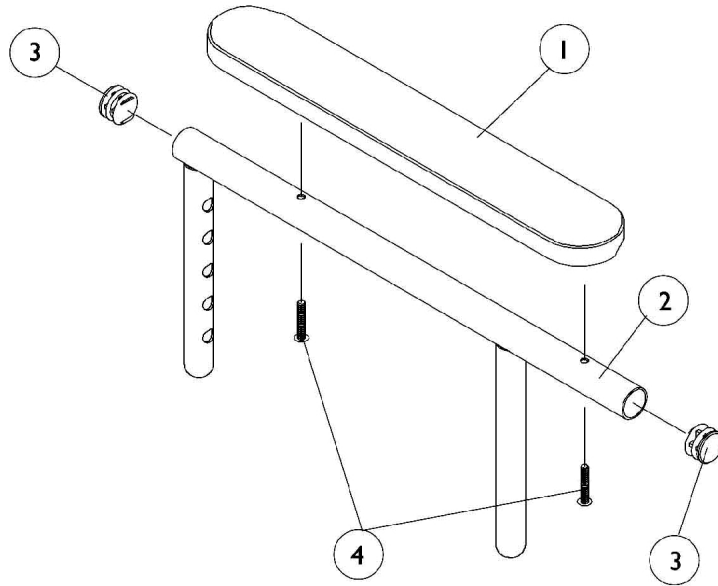

Arms, Adjustable Height

(12-13" W x 12-16" D)/(14-15" W x 12-22" D) ASBA Seats & (12-16" W x 12-18" D) ADJASBA Seats

Arms, Adjustable Height (12-13" W x 12-16" D)/(14-15" W x 12-22" D) ASBA Seats & (12-16" W x 12-18" D) ADJASBA Seats

Item Number	Note	Part Number	Description	Quantity Per	
				Package	Assembly
1	A	8881015932-NL A	NLA - Pad, Arm, Vinyl, Full Length - Right (14" L x 2" W)	1	1
1	A	8881015933-NL A	NLA - Pad, Arm, Vinyl, Full Length - Left (14" L x 2" W)	1	1
1	A	8881053577	Kit, Arm Pad w/ Screws, Full Length (14" L x 2" W) (Pair)	2	1
1	A	8881011811-NL A	NLA - Pad, Arm, Vinyl, Desk Length (9" L x 2" W)	1	1
1	A	8881053578	Kit, Arm Pad w/ Screws, Desk Length (9" L x 2" W) (Pair)	2	1
2		1071263	Arm Tube Assembly w/ Plug Buttons, Full Length, Black - Right/Left	1	1
2		1071259	Arm Tube Assembly w/ Plug Buttons, Desk Length, Black - Right/Left	1	1
3		1027095	Plug Button, Black (7/8")	1	2
4		1055949	Package, Screw, Phillips Pan Head (#10-32 x 1-3/8")	2	1
5		47471X074	Spring, Arm Lock	1	1
6		1028594	Pin, Arm Lock, Black	1	1
7		1090768	Kit, Lock Handle w/Rivets (Pair)	2	1
8		1065936	Plug, Pivot	1	2
9		1067734	Plug Button, Black (5/8")	1	2
10		1016298	Grip, Push Handle	1	1
11		1068585	Arm Base Assembly, Adjustable Height, Black - Right	1	1
11		1068586	Arm Base Assembly, Adjustable Height, Black - Left	1	1