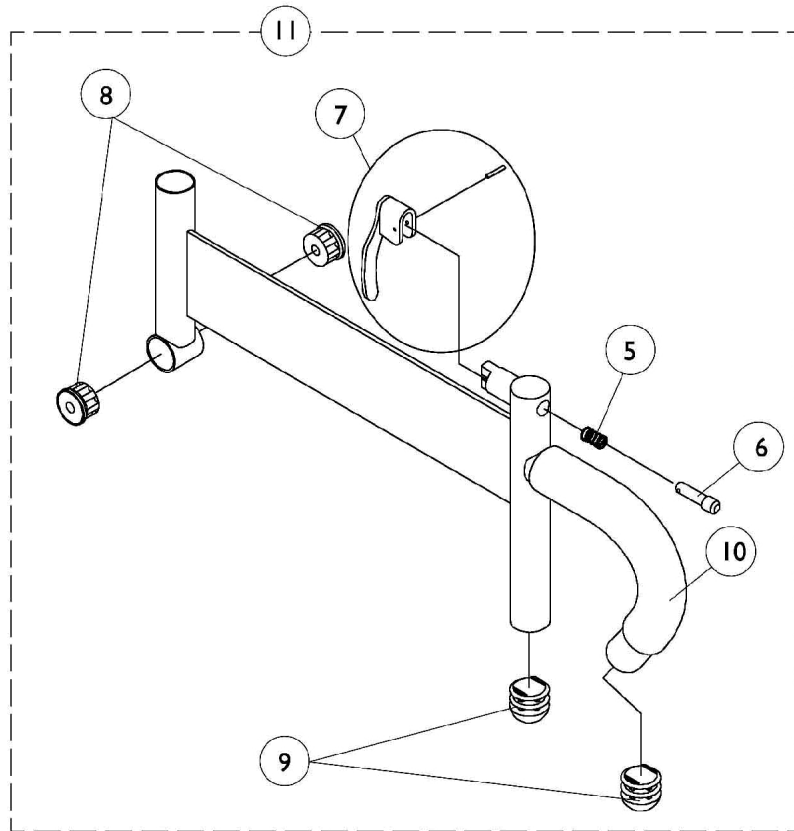

Arms, Adjustable Height

(12-13" W x 12-16" D)/(14-15" W x 12-22" D) ASBA Seats & (12-16" W x 12-18" D) ADJASBA Seats

Arms, Adjustable Height (12-13" W x 12-16" D)/(14-15" W x 12-22" D) ASBA Seats & (12-16" W x 12-18" D) ADJASBA Seats

Item Number	Note	Part Number	Description	Quantity Per	
				Package	Assembly
1	A	8881015932-NL A	NLA - Pad, Arm, Vinyl, Full Length - Right (14" L x 2" W)	1	1
1	A	8881015933-NL A	NLA - Pad, Arm, Vinyl, Full Length - Left (14" L x 2" W)	1	1
1	A	8881053577	Kit, Arm Pad w/ Screws, Full Length (14" L x 2" W) (Pair)	2	1
1	A	8881011811-NL A	NLA - Pad, Arm, Vinyl, Desk Length (9" L x 2" W)	1	1
1	A	8881053578	Kit, Arm Pad w/ Screws, Desk Length (9" L x 2" W) (Pair)	2	1
2		1071263	Arm Tube Assembly w/ Plug Buttons, Full Length, Black - Right/Left	1	1
2		1071259	Arm Tube Assembly w/ Plug Buttons, Desk Length, Black - Right/Left	1	1
3		1027095	Plug Button, Black (7/8")	1	2
4		1055949	Package, Screw, Phillips Pan Head (#10-32 x 1-3/8")	2	1
5		47471X074	Spring, Arm Lock	1	1
6		1028594	Pin, Arm Lock, Black	1	1
7		1090768	Kit, Lock Handle w/Rivets (Pair)	2	1
8		1065936	Plug, Pivot	1	2
9		1067734	Plug Button, Black (5/8")	1	2
10		1016298	Grip, Push Handle	1	1
11		1068585	Arm Base Assembly, Adjustable Height, Black - Right	1	1
11		1068586	Arm Base Assembly, Adjustable Height, Black - Left	1	1