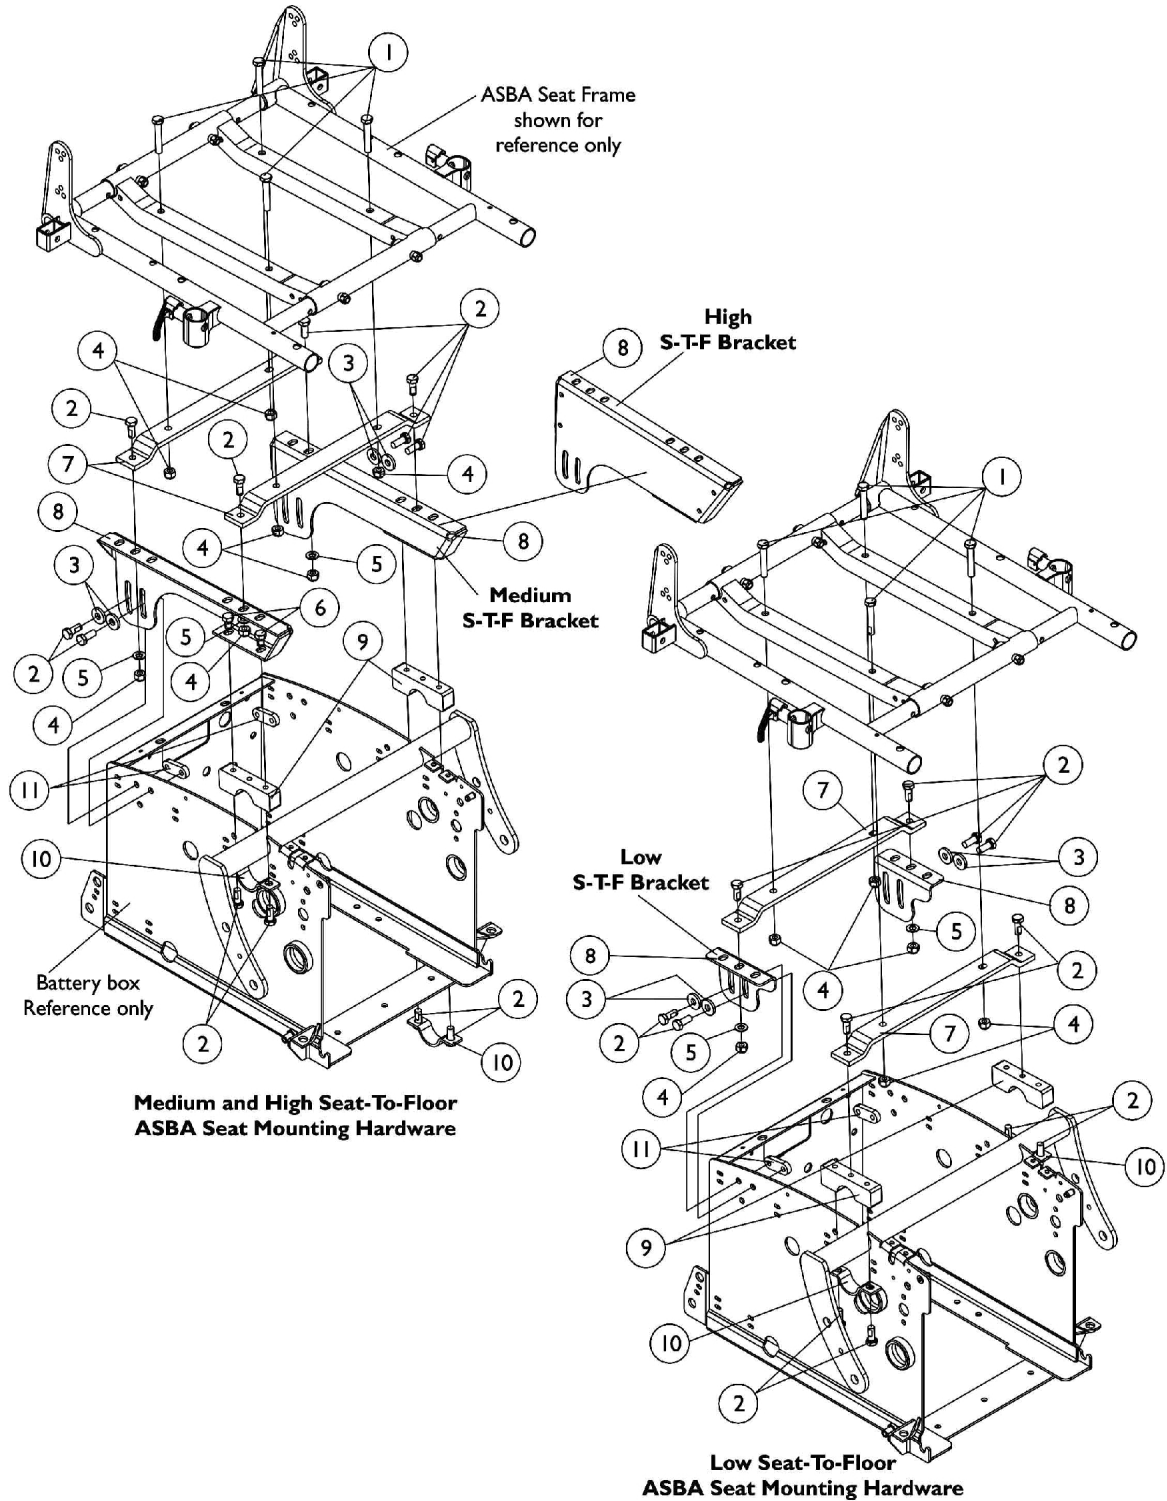

# ASBA and ADJASBA Seat Frame Mounting Hardware (12"-15" Wide ASBA), (12"-16" Wide ADJASBA Seats)

**NOTE: The ASBA and ADJASBA seat frame assemblies use the same mounting hardware.**

Item Number	Note	Part Number	Description	Quantity Per	
				Package	Assembly
1		1043627-NLA	NLA - Screw, Hex Head w/ Patch (5/16-18 x 1-3/4")	1	4
2		1039860	Screw, Hex Head w/ Patch (5/16-18 x 3/4")	1	12
3		1079247	Washer, Flat (21/64 x 53/64 x 7/64")	1	4
4		1026158	Locknut (5/16-18)	1	8
5		1025704	Washer, Flat (5/16 x 5/8 x 1/16")	1	4
6		1061922-NLA	NLA - Screw, Hex Head w/ Patch (5/16-18 x 1/2")	1	4
7		1070465-NLA	NLA - Bracket, Mounting, Black - Junior	1	2
8	A	1113228-NLA	NLA - Plate, Low Seat-To-Floor Mounting, Rear - Right	1	1
8	A	1113229-NLA	NLA - Plate, Low Seat-To-Floor Mounting, Rear - Left	1	1
8	B,B1	1115850-NLA	NLA - Plate, Medium Seat-To-Floor Mounting - Right	1	1
8	B,B1	1115851-NLA	NLA - Plate, Medium Seat-To-Floor Mounting - Left	1	1
8	C,C1	1115852-NLA	NLA - Plate, High Seat-To-Floor Mounting - Right	1	1
8	C,C1	1115853-NLA	NLA - Plate, High Seat-To-Floor Mounting - Left	1	1
9		1113114-NLA	NLA - Bracket, Upper Seat, Front, Black	1	2
10		1113230-NLA	NLA - Bracket, Lower Seat, Front, Black	1	2
11		1113341-NLA	NLA - Nut, Strap	1	2

NOTE: A - 17-3/4" Seat-To-Floor @ 5 degree tilt  
 B - 19-3/4" Seat-To-Floor @ 5 degree tilt. No longer available as a service part individually. See category Titled "Frames - Seat ADJASBA Mtg. Hdwr. (16" - 24" W) Med S-T-F (After 7/4/05)" and order part #1133758 as a replacement.  
 B1 - Order (4) ea. of item #1 part #1043627 as well to fit a 12-16" Wide Seat Frame.  
 C - 21-3/4" Seat-To-Floor @ 5 degree tilt. No longer available as a service part individually. See category titled "Frames - Seat ADJASBA Mtg. Hdwr. (16" - 24" W) High S-T-F (After 7/4/05)" and order part #1133757 as a replacement.  
 C1 - Order (4) ea. of item #1 part #1043627 as well. to fit a 12-16" Wide Seat Frame.