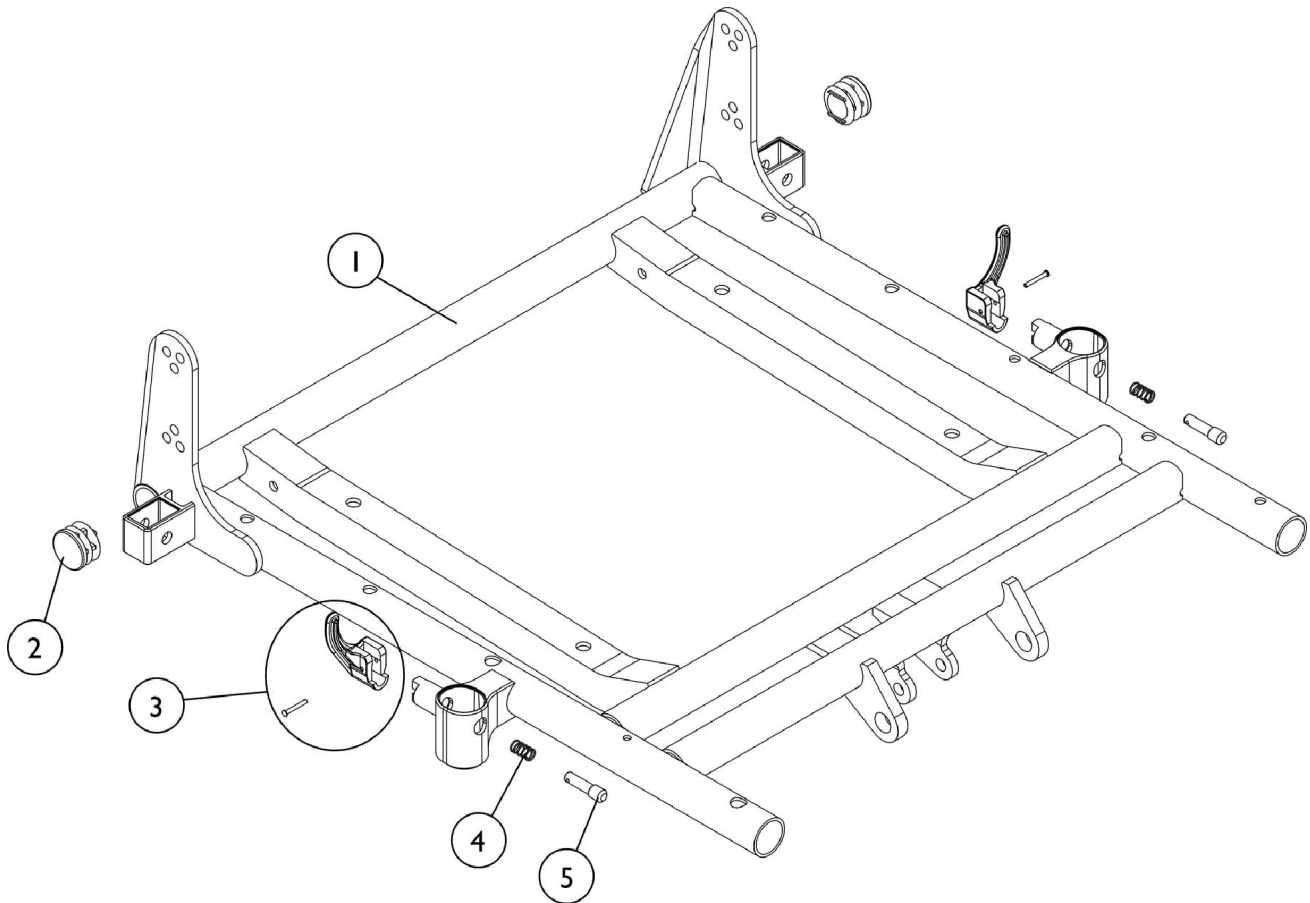

ASBA Seat Frame and Hardware (16"-24" Wide) (Before 7/5/05)

Item Number	Note	Part Number	Description	Quantity Per	
				Package	Assembly
1	A	See Chart	#1 Seat Frame with Hardware - Non-Recliner	1	1
2		1029501	Plug Button, Black (1")	1	2
3		1090768	Kit, Lock Handle w/Rivets (Pair)	2	1
4		47471X074	Spring, Arm Lock	1	2
5		1028594	Pin, Arm Lock, Black	1	2

NOTE: A - Includes seat frame and items 2-5

#1 Seat Frame with Hardware

Non-Recliner

Chair Width	16"-17" Depth	18" - 19" Depth	20" - 21" Depth	22" Depth
16" Width	1118313-NLA	1118322-NLA	1118331-NLA	1118340-NLA
17" Width	1118314-NLA	1118323-NLA	1118332-NLA	1118341-NLA
18" Width	1118315-NLA	1118324-NLA	1118333-NLA	1118342-NLA
19" Width	1118316-NLA	1118325-NLA	1118334-NLA	1118343-NLA
20" Width	1118317-NLA	1118326-NLA	1118335-NLA	1118344-NLA
21" Width	1118318-NLA	1118327-NLA	1118336-NLA	1118345-NLA
22" Width	1118319-NLA	1118328-NLA	1118337-NLA	1118346-NLA
23" Width	1118320-NLA	1118329-NLA	1118338-NLA	1118347-NLA

ASBA Seat Frame and Hardware (16"-24" Wide) (Before 7/5/05)

#1 Seat Frame with Hardware

Non-Recliner

Chair Width	16"-17" Depth	18" - 19" Depth	20" - 21" Depth	22" Depth
24" Width	1118321-NLA	1118330-NLA	1118339-NLA	1118348-NLA

NOTE: Seat frame includes items 2-5