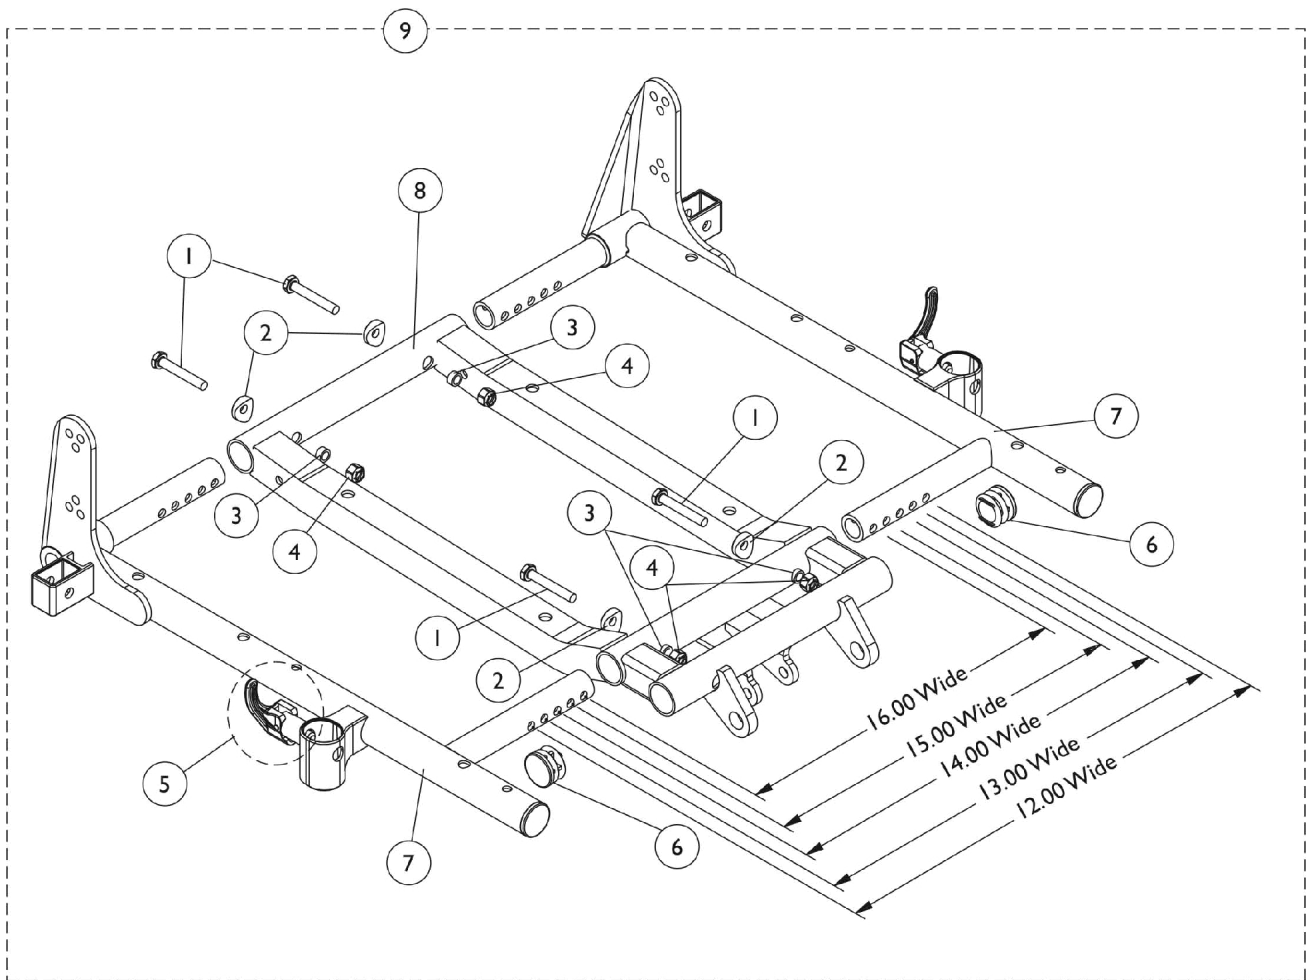

# ASBA Seat Frame and Hardware (12"-15" Wide) (Before 7/5/05)

**NOTE:** Center seat frame was changed 10/9/03 to accommodate Junior Center Mount Riggings. The center seat frame is backward compatible to all Junior Seat Frame Assemblies made before 10/9/03.

**NOTE:** The 16" wide setting is not used for TDX models.

## ASBA Seat Frame and Hardware (12"-15" Wide) (Before 7/5/05)

**NOTE: Center seat frame was changed 10/9/03 to accommodate Junior Center Mount Riggings. The center seat frame is backward compatible to all Junior Seat Frame Assemblies made before 10/9/03.**

**NOTE: The 16" wide setting is not used for TDX models.**

Item Number	Note	Part Number	Description	Quantity Per	
				Package	Assembly
1		1037610	Screw, Hex Head (1/4-20 x 1-5/8")	1	4
2		1026099	Spacer, Coved (1/4 x 11/16 x 1/2")	1	4
3		1047449-NLA	NLA - Spacer (1/4 x 3/8 x 3/16")	1	4
4		7930333	Locknut (1/4-20)	25	4
5		47471X074	Spring, Arm Lock	1	1
5		1028594	Pin, Arm Lock, Black	1	1
5		1090768	Kit, Lock Handle w/Rivets (Pair)	2	1
6		1029501	Plug Button, Black (1")	1	2
7-9		See Chart	#'s 7-9 ASBA Seat Frame and Hardware	1	1