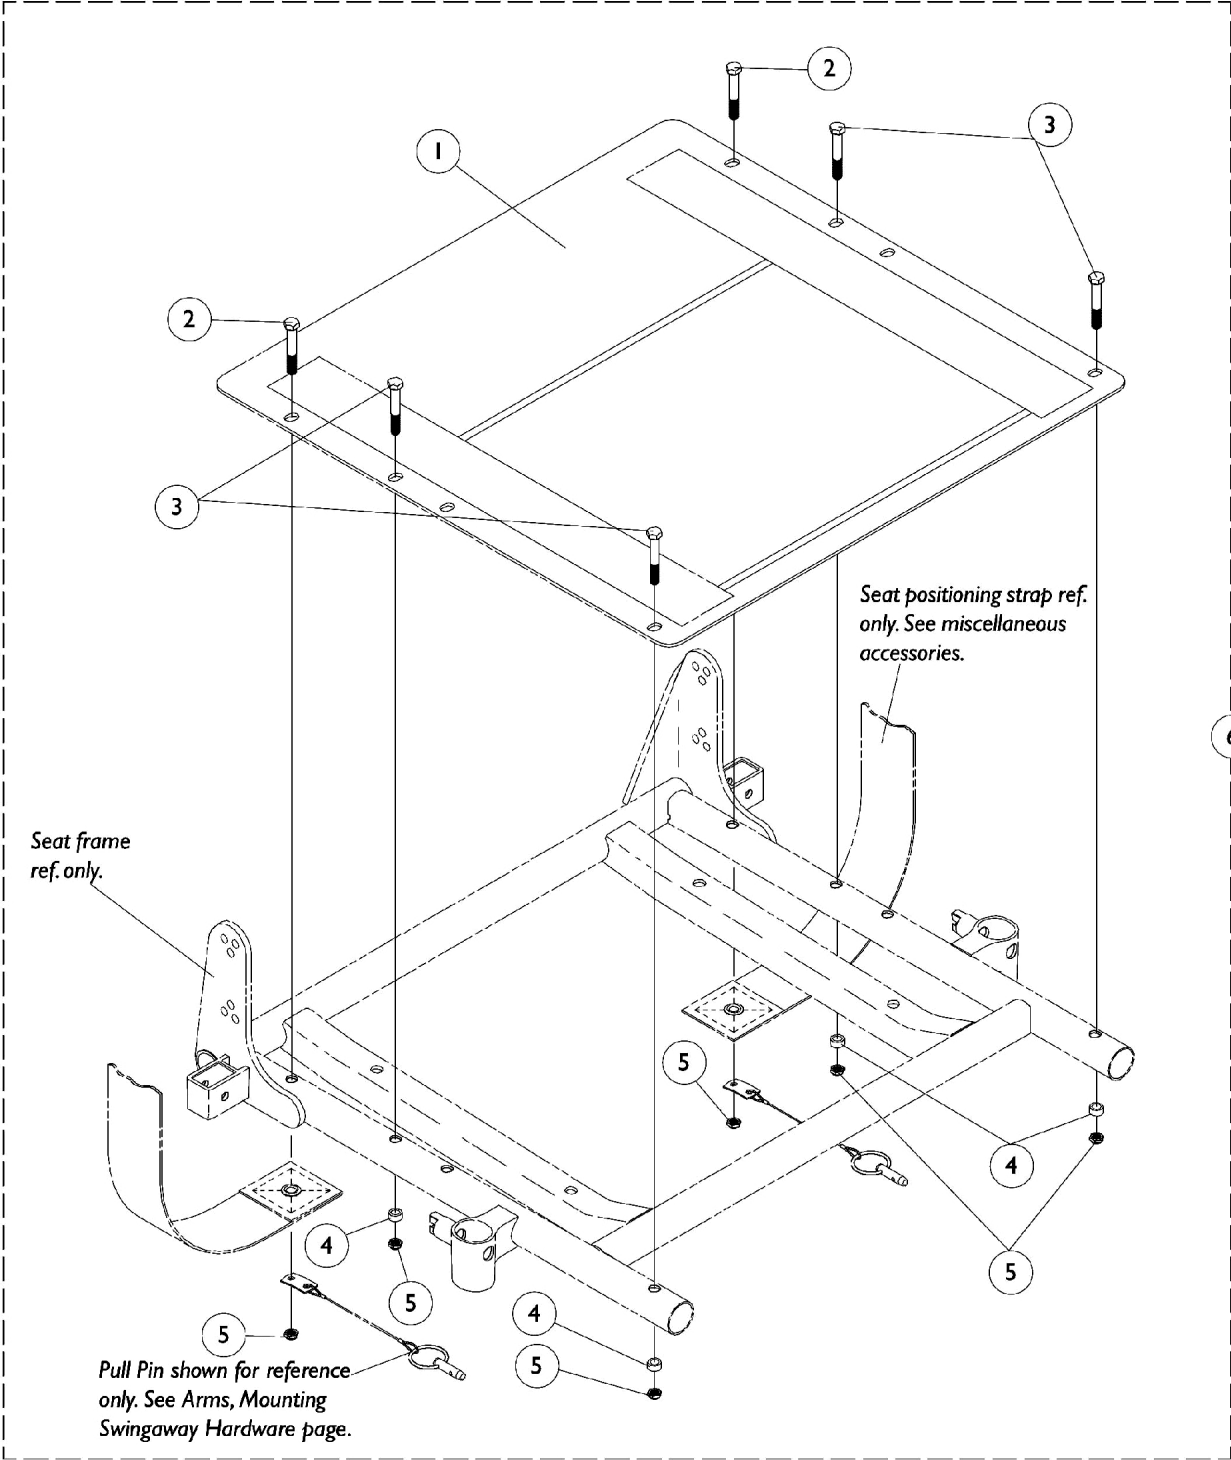

Seat Pan and Mounting Hardware

For ASBA Seats (12-15" Wide) & (16-22" Wide Before 7/5/05)

Seat Pan and Mounting Hardware

For ASBA Seats (12-15" Wide) & (16-22" Wide Before 7/5/05)

Item Number	Note	Part Number	Description	Quantity Per	
				Package	Assembly
1		See Chart	#1 Seat Pan 12"-18"	1	1
1		See Chart	#1 Seat Pan 19"-22"	1	1
6	A	1070459-NLA	NLA - Kit, Seat Pan Mounting Hardware	1	1
2			Screw, Hex Head (1/4-20 x 1-5/8")	1	2
3			Screw, Hex Head (1/4-20 x 1-1/2")	1	4
4			NLA - Spacer (1/4 x 3/8 x 3/16")	1	4
5			Locknut (1/4-20)	1	6

NOTE: A - Includes items 2-5

#1 Seat Pan - 12" D to 18" D

Seat Width	12-15" Deep	16" Deep	17" Deep	18" Deep
12" Wide	1066009-NLA	1070513	N/A	N/A
13" Wide	1066010-NLA	1070514-NLA	N/A	N/A
14" Wide	1066022-NLA	1066011-NLA	1066022-NLA	1066033-NLA
15" Wide	1066023-NLA	1066012-NLA	1066023-NLA	1066034-NLA
16" Wide	1066024	1066013-NLA	1066024	1066035-NLA
17" Wide	N/A	1066014-NLA	1066025-NLA	1066036-NLA
18" Wide	N/A	1066015-NLA	1066026	1066037-NLA
19" Wide	N/A	1066016-NLA	1066027-NLA	1066038-NLA
20" Wide	N/A	1066017-NLA	1066028-NLA	1066039-NLA
21" Wide	N/A	1066018-NLA	1066029-NLA	1066040-NLA
22" Wide	N/A	1066019-NLA	1066030-NLA	1066041-NLA

NOTE: 12-15" seat depths are achieved by using CJ back cane mounting hardware.

Seat Pan and Mounting Hardware
For ASBA Seats (12-15" Wide) & (16-22" Wide Before 7/5/05)
#1 Seat Pan - 19" D to 22" D

Seat Width	19" Deep	20" Deep	21" Deep	22" Deep
12" Wide	N/A	N/A	N/A	N/A
13" Wide	N/A	N/A	N/A	N/A
14" Wide	1066044-NLA	1066055-NLA	1066066-NLA	1066077-NLA
15" Wide	1066045-NLA	1066056-NLA	1066067-NLA	1066078-NLA
16" Wide	1066046-NLA	1066057-NLA	1066068-NLA	1066079-NLA
17" Wide	1066047-NLA	1066058-NLA	1066069-NLA	1066080-NLA
18" Wide	1066048-NLA	1066059-NLA	1066070-NLA	1066081-NLA
19" Wide	1066049-NLA	1066060	1066071-NLA	1066082-NLA
20" Wide	1066050-NLA	1066061-NLA	1066072-NLA	1066083-NLA
21" Wide	1066051-NLA	1066062-NLA	1066073-NLA	1066084-NLA
22" Wide	1066052-NLA	1066063-NLA	1066074-NLA	1066085-NLA