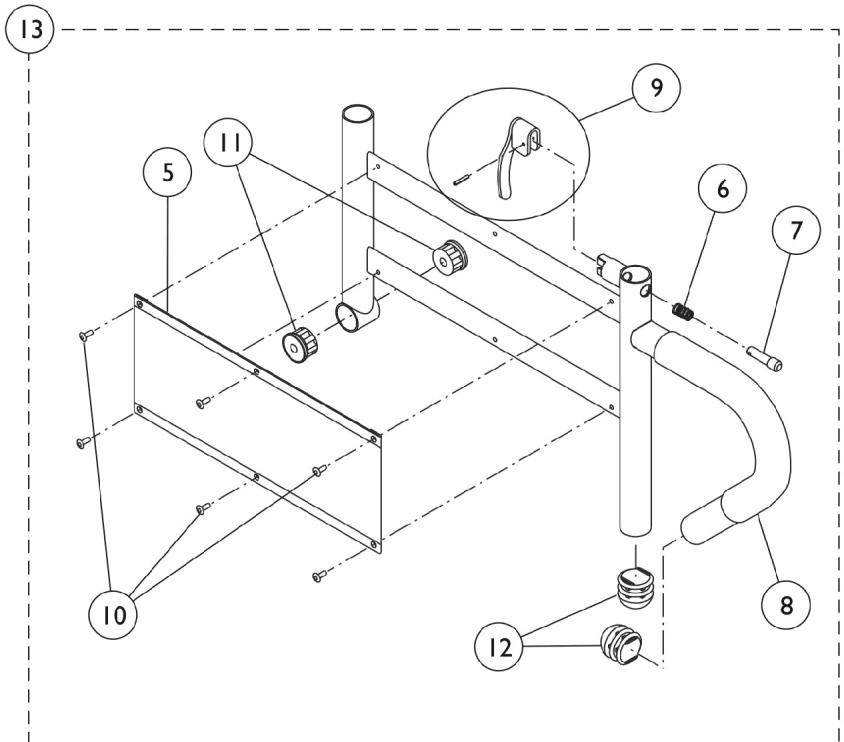

Arms, Adjustable Height (16"-22" Wide) x (16"-22" Deep) Seat Frames

Arms, Adjustable Height (16"-22" Wide) x (16"-22" Deep) Seat Frames

Item Number	Note	Part Number	Description	Quantity Per	
				Package	Assembly
1	A	8881015932-NL A	NLA - Pad, Arm, Vinyl, Full Length - Right (14" L x 2" W)	1	1
1	A	8881015933-NL A	NLA - Pad, Arm, Vinyl, Full Length - Left (14" L x 2" W)	1	1
1	A	8881011811-NL A	NLA - Pad, Arm, Vinyl, Desk Length (9" L x 2" W)	1	1
2		1071253	Arm Tube Assembly w/ Plug Buttons, Full Length, Black - Right/Left	1	1
2		1070859	Arm Tube Assembly w/ Plug Buttons, Desk Length, Black - Right/Left	1	1
3		1027095	Plug Button, Black (7/8")	1	2
4		1055949	Package, Screw, Phillips Pan Head (#10-32 x 1-3/8")	2	1
5		1064130-NLA	NLA - Guard, Clothing	1	1
6		47471X074	Spring, Arm Lock	1	1
7		1028594	Pin, Arm Lock, Black	1	1
8		1032244	Grip, Foam Hand (9" L)	1	1
9		1090768	Kit, Lock Handle w/Rivets (Pair)	2	1
10		1028645	Rivet	1	6
11		1065936	Plug, Pivot	1	2
12		1067734	Plug Button, Black (5/8")	1	2
13	B	1068416	Arm Base Assembly, Black - Right (16-19" D)	1	1
13	B	1068417	Arm Base Assembly, Black - Left (16-19" D)	1	1
13	C	1068418	Arm Base Assembly, Black - Right (20" and Deeper)	1	1
13	C	1068419	Arm Base Assembly, Black - Left (20" and Deeper)	1	1
14		1035065	Cover, Clothing Guard w/ Pocket, FXDESK & ADJFULL/ADJDESK	1	1

NOTE: A - Specify U67 black upholstery color when ordering.
B - 16"-19" Deep
C - 20"-22" Deep. The ADJASBA seat frame for 19-22" depths must use the 16-19" deep arms only.