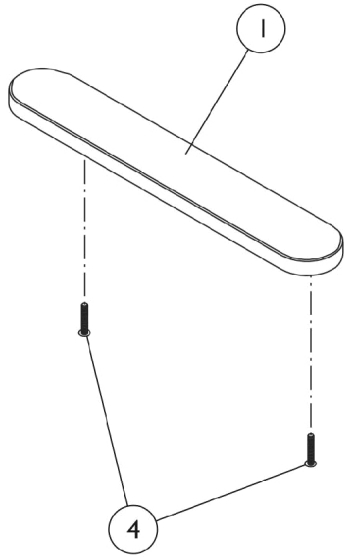

Arms, Adjustable Height (16"-22" Wide) x (16"-22" Deep) Seat Frames

Arms, Adjustable Height (16"-22" Wide) x (16"-22" Deep) Seat Frames

Item Number	Note	Part Number	Description	Quantity Per	
				Package	Assembly
1	A	8881015932-NL A	NLA - Pad, Arm, Vinyl, Full Length - Right (14" L x 2" W)	1	1
1	A	8881015933-NL A	NLA - Pad, Arm, Vinyl, Full Length - Left (14" L x 2" W)	1	1
1	A	8881011811-NL A	NLA - Pad, Arm, Vinyl, Desk Length (9" L x 2" W)	1	1
2		1071253	Arm Tube Assembly w/ Plug Buttons, Full Length, Black - Right/Left	1	1
2		1070859	Arm Tube Assembly w/ Plug Buttons, Desk Length, Black - Right/Left	1	1
3		1027095	Plug Button, Black (7/8")	1	2
4		1055949	Package, Screw, Phillips Pan Head (#10-32 x 1-3/8")	2	1
5		1064130-NLA	NLA - Guard, Clothing	1	1
6		47471X074	Spring, Arm Lock	1	1
7		1028594	Pin, Arm Lock, Black	1	1
8		1032244	Grip, Foam Hand (9" L)	1	1
9		1090768	Kit, Lock Handle w/Rivets (Pair)	2	1
10		1028645	Rivet	1	6
11		1065936	Plug, Pivot	1	2
12		1067734	Plug Button, Black (5/8")	1	2
13	B	1068416	Arm Base Assembly, Black - Right (16-19" D)	1	1
13	B	1068417	Arm Base Assembly, Black - Left (16-19" D)	1	1
13	C	1068418	Arm Base Assembly, Black - Right (20" and Deeper)	1	1
13	C	1068419	Arm Base Assembly, Black - Left (20" and Deeper)	1	1
14		1035065	Cover, Clothing Guard w/ Pocket, FXDESK & ADJFULL/ADJDESK	1	1

NOTE: A - Specify U67 black upholstery color when ordering.
B - 16"-19" Deep
C - 20"-22" Deep. The ADJASBA seat frame for 19-22" depths must use the 16-19" deep arms only.