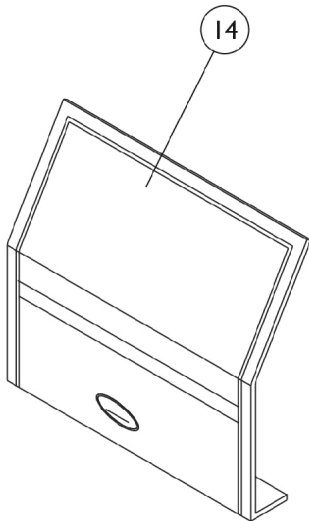

Arms, Adjustable Height (16"-22" Wide) x (16"-22" Deep) Seat Frames

Arms, Adjustable Height (16"-22" Wide) x (16"-22" Deep) Seat Frames

Item Number	Note	Part Number	Description	Quantity Per	
				Package	Assembly
1	A	8881015932-NL A	NLA - Pad, Arm, Vinyl, Full Length - Right (14" L x 2" W)	1	1
1	A	8881015933-NL A	NLA - Pad, Arm, Vinyl, Full Length - Left (14" L x 2" W)	1	1
1	A	8881011811-NL A	NLA - Pad, Arm, Vinyl, Desk Length (9" L x 2" W)	1	1
2		1071253	Arm Tube Assembly w/ Plug Buttons, Full Length, Black - Right/Left	1	1
2		1070859	Arm Tube Assembly w/ Plug Buttons, Desk Length, Black - Right/Left	1	1
3		1027095	Plug Button, Black (7/8")	1	2
4		1055949	Package, Screw, Phillips Pan Head (#10-32 x 1-3/8")	2	1
5		1064130-NLA	NLA - Guard, Clothing	1	1
6		47471X074	Spring, Arm Lock	1	1
7		1028594	Pin, Arm Lock, Black	1	1
8		1032244	Grip, Foam Hand (9" L)	1	1
9		1090768	Kit, Lock Handle w/Rivets (Pair)	2	1
10		1028645	Rivet	1	6
11		1065936	Plug, Pivot	1	2
12		1067734	Plug Button, Black (5/8")	1	2
13	B	1068416	Arm Base Assembly, Black - Right (16-19" D)	1	1
13	B	1068417	Arm Base Assembly, Black - Left (16-19" D)	1	1
13	C	1068418	Arm Base Assembly, Black - Right (20" and Deeper)	1	1
13	C	1068419	Arm Base Assembly, Black - Left (20" and Deeper)	1	1
14		1035065	Cover, Clothing Guard w/ Pocket, FXDESK & ADJFULL/ADJDESK	1	1

NOTE: A - Specify U67 black upholstery color when ordering.
B - 16"-19" Deep
C - 20"-22" Deep. The ADJASBA seat frame for 19-22" depths must use the 16-19" deep arms only.