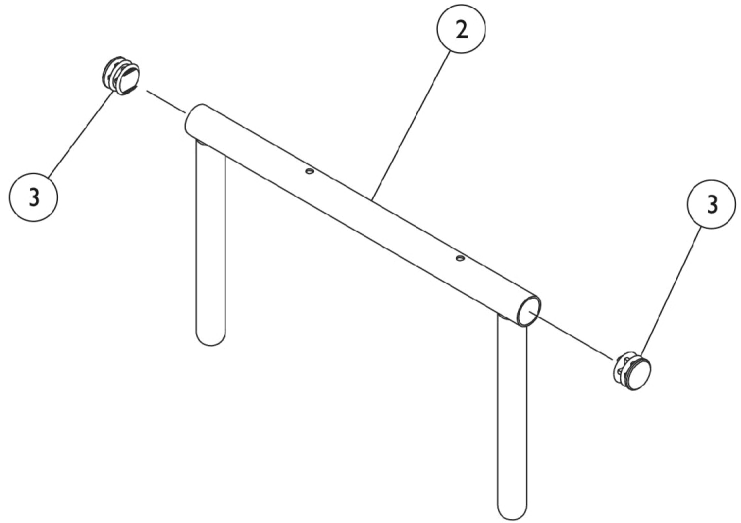

Arms, Adjustable Height (16"-22" Wide) x (16"-22" Deep) Seat Frames

Arms, Adjustable Height (16"-22" Wide) x (16"-22" Deep) Seat Frames

Item Number	Note	Part Number	Description	Quantity Per	
				Package	Assembly
1	A	8881015932-NL A	NLA - Pad, Arm, Vinyl, Full Length - Right (14" L x 2" W)	1	1
1	A	8881015933-NL A	NLA - Pad, Arm, Vinyl, Full Length - Left (14" L x 2" W)	1	1
1	A	8881011811-NL A	NLA - Pad, Arm, Vinyl, Desk Length (9" L x 2" W)	1	1
2		1071253	Arm Tube Assembly w/ Plug Buttons, Full Length, Black - Right/Left	1	1
2		1070859	Arm Tube Assembly w/ Plug Buttons, Desk Length, Black - Right/Left	1	1
3		1027095	Plug Button, Black (7/8")	1	2
4		1055949	Package, Screw, Phillips Pan Head (#10-32 x 1-3/8")	2	1
5		1064130-NLA	NLA - Guard, Clothing	1	1
6		47471X074	Spring, Arm Lock	1	1
7		1028594	Pin, Arm Lock, Black	1	1
8		1032244	Grip, Foam Hand (9" L)	1	1
9		1090768	Kit, Lock Handle w/Rivets (Pair)	2	1
10		1028645	Rivet	1	6
11		1065936	Plug, Pivot	1	2
12		1067734	Plug Button, Black (5/8")	1	2
13	B	1068416	Arm Base Assembly, Black - Right (16-19" D)	1	1
13	B	1068417	Arm Base Assembly, Black - Left (16-19" D)	1	1
13	C	1068418	Arm Base Assembly, Black - Right (20" and Deeper)	1	1
13	C	1068419	Arm Base Assembly, Black - Left (20" and Deeper)	1	1
14		1035065	Cover, Clothing Guard w/ Pocket, FXDESK & ADJFULL/ADJDESK	1	1

NOTE: A - Specify U67 black upholstery color when ordering.
B - 16"-19" Deep
C - 20"-22" Deep. The ADJASBA seat frame for 19-22" depths must use the 16-19" deep arms only.