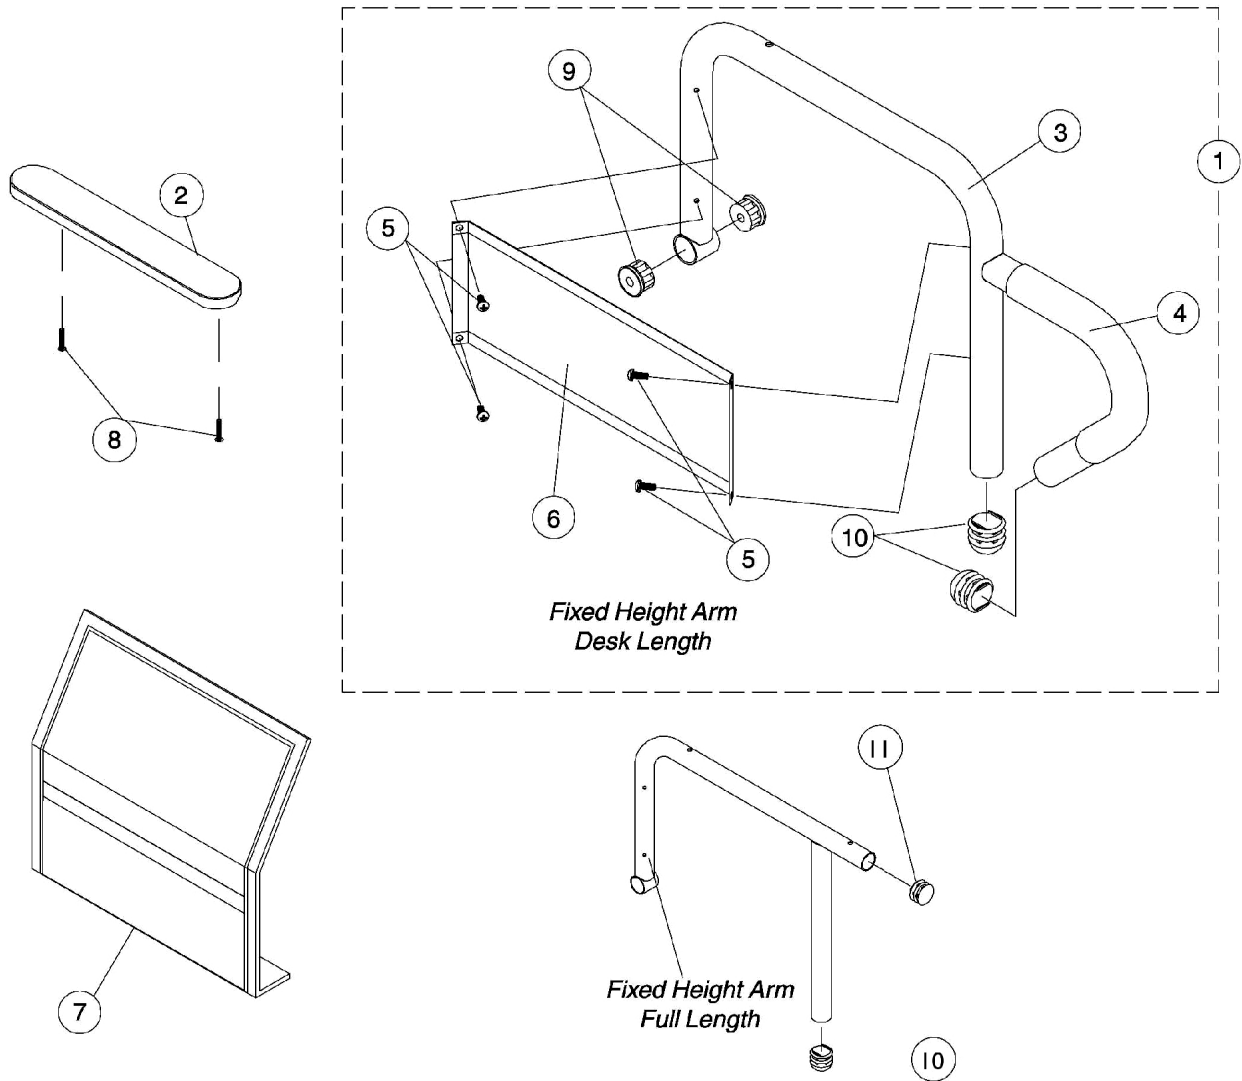

# Arms, Fixed Height (16"-22" Wide) x (16"-22" Deep) Seat Frames

## Arms, Fixed Height (16"-22" Wide) x (16"-22" Deep) Seat Frames

Item Number	Note	Part Number	Description	Quantity Per	
				Package	Assembly
1		See Chart	Item #1 Arms Less Pad - 16"-19" Deep Seat Frames	1	1
1	B	See Chart	Item #1 Arms Less Pad - 20" and Deeper Seat Frames	1	1
2	A	8881015932-NL A	NLA - Pad, Arm, Vinyl, Full Length - Right (14" L x 2" W)	1	1
2	A	8881015933-NL A	NLA - Pad, Arm, Vinyl, Full Length - Left (14" L x 2" W)	1	1
2	A	8881011811-NL A	NLA - Pad, Arm, Vinyl, Desk Length (9" L x 2" W)	1	1
3		1068564	Tube, Arm, Desk Length, Black - Right (16-19" D)	1	1
3		1068565-NLA	NLA - Tube, Arm, Desk Length, Black - Left (16-19" D)	1	1
3	B	1068414-NLA	NLA - Tube, Arm, Desk Length, Long, Black - Right (20" and Deeper)	1	1
3	B	1068415-NLA	NLA - Tube, Arm, Desk Length, Long, Black - Left (20" and Deeper)	1	1
3		1068490	Tube, Arm, Full Length, Black - Right (16-19"D)	1	1
3		1068491-NLA	NLA - Tube, Arm, Full Length, Black - Left (16 - 19"D)	1	1
3	B	1068473-NLA	NLA - Tube, Arm, Full Length, Long, Black - Right (20" and Deeper)	1	1
3	B	1068474-NLA	NLA - Tube, Arm, Full Length, Long, Black - Left (20" and Deeper)	1	1
4		1032244	Grip, Foam Hand (9" L)	1	1
5		1025729	Screw, Phillips Pan Head Tap (#8-32 x 3/8")	1	4
6		1035472-NLA	NLA - Guard, Clothing, Desk Length	1	1
6		1044572-NLA	NLA - Guard, Clothing, Full Length (16 - 19" D)	1	1
6	B	1044005-NLA	NLA - Guard, Clothing, Full Length (20" and Deeper)	1	1
7		1035065	Cover, Clothing Guard w/ Pocket, FXDESK & ADJFULL/ADJDESK	1	1
7	B	1044588	Cover, Clothing Guard with Pocket Fixed Height Full Length (20" and Deeper)	1	1
8		1055949	Package, Screw, Phillips Pan Head (#10-32 x 1-3/8")	2	1
9		1065936	Plug, Pivot	1	2
10		1067734	Plug Button, Black (5/8")	1	2
11		1027095	Plug Button, Black (7/8")	1	1

NOTE: A - Specify U67 black upholstery color when ordering.  
B - The ADJASBA seat frame for 19-22" depths must use the 16-19" deep arms only.