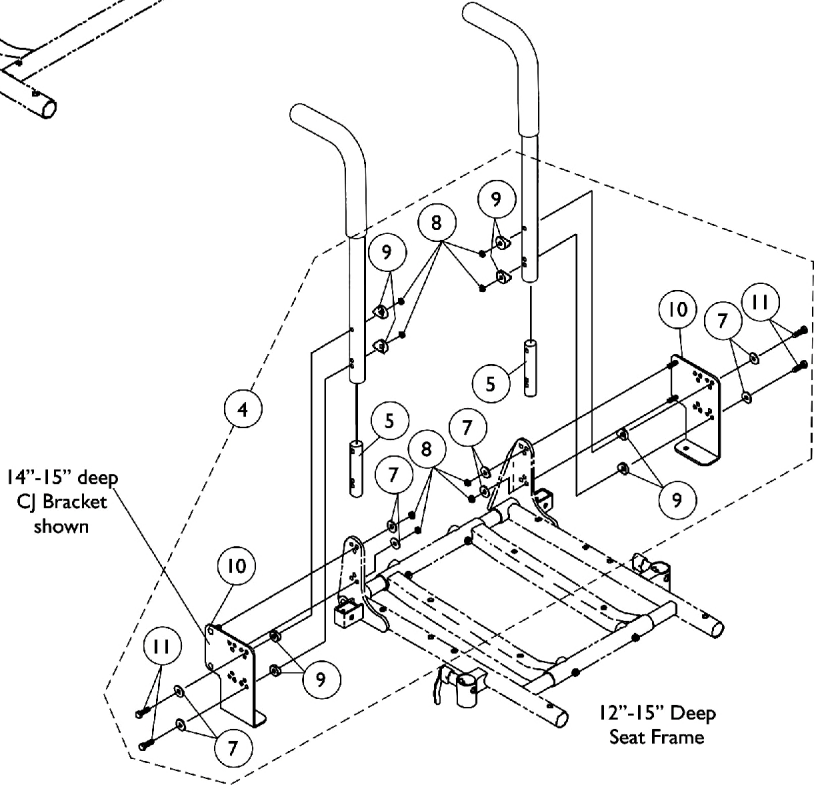

Back Cane and Attaching Hardware

For ASBA Seats (12"-15" Wide) & (16"-22" Wide Before 7/5/05)

Seat Frame shown for reference only

16"-22" Deep Seat Frame

14"-15" deep CJ Bracket shown

12"-15" Deep Seat Frame

Back Cane and Attaching Hardware

For ASBA Seats (12"-15" Wide) & (16"-22" Wide Before 7/5/05)

Item Number	Note	Part Number	Description	Quantity Per	
				Package	Assembly
1		See Chart	#1 Back Cane and Mounting Hardware	1	2
2		1135506	Package, Foam Hand Grip (9" L)	10	1
3		1134426	Package, Plug Button, Black (3/4")	10	1
4	A	1070499-NLA	NLA - Kit, Back Cane Attaching Hardware, For CJ Bracket 12-13" Deep Seat	2	1
5			Insert, Non-Threaded Back Cane (For Back Heights 20" and Lower)	1	2
7			Washer (1/4 x 23/32 x 1/16")	1	8
8			Locknut (1/4-20)	1	8
9			Spacer, Coved (1/4 x 11/16 x 1/2")	1	8
10			NLA - Bracket, Back Mounting, Black - Right	1	1
10			NLA - Bracket, Back Mounting, Black - Left	1	1
11			Screw, Hex Head (1/4-20 x 1-5/8")	1	4
4	A	1070500-NLA	Kit, Back Cane Attaching Hardware, For CJ Bracket 14-15" Deep Seat	2	1
5			Insert, Non-Threaded Back Cane (For Back Heights 20" and Lower)	1	2
7			Washer (1/4 x 23/32 x 1/16")	1	8
8			Locknut (1/4-20)	1	8
9			Spacer, Coved (1/4 x 11/16 x 1/2")	1	8
10			NLA - Bracket, Back Mounting, Black - Right	1	1
10			NLA - Bracket, Back Mounting, Black - Left	1	1
11			Screw, Hex Head (1/4-20 x 1-5/8")	1	4
4	B,C,E	1106554-NLA	NLA - Kit, Back Cane Attaching Hardware	2	1
5			Insert, Non-Threaded Back Cane (For Back Heights 20" and Lower)	1	2
6			Screw, Hex Head (1/4-20 x 1-5/8")	1	4
7			Washer (1/4 x 23/32 x 1/16")	1	4
8			Locknut (1/4-20)	1	4
9			Spacer, Coved (1/4 x 11/16 x 1/2")	1	4
4	B,D	1106555-NLA	NLA - Kit, Back Cane Attaching Hardware	2	1
5			NLA - Insert, Non-Threaded Back Cane (For Back Heights 21" and Higher)	1	2
6			Screw, Hex Head (1/4-20 x 1-5/8")	1	4
7			Washer (1/4 x 23/32 x 1/16")	1	4
8			Locknut (1/4-20)	1	4
9			Spacer, Coved (1/4 x 11/16 x 1/2")	1	4