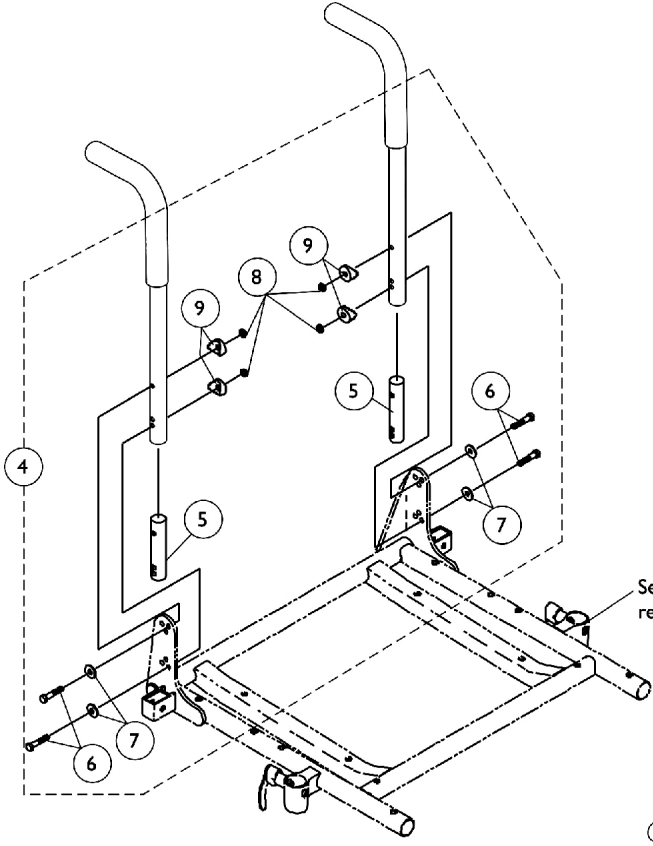

Back Cane and Attaching Hardware

For ASBA Seats (12"-15" Wide) & (16"-22" Wide Before 7/5/05)

Seat Frame shown for reference only

16"-22" Deep Seat Frame

14"-15" deep CJ Bracket shown

12"-15" Deep Seat Frame

Back Cane and Attaching Hardware

For ASBA Seats (12"-15" Wide) & (16"-22" Wide Before 7/5/05)

Item Number	Note	Part Number	Description	Quantity Per	
				Package	Assembly
1		See Chart	#1 Back Cane and Mounting Hardware	1	2
2		1135506	Package, Foam Hand Grip (9" L)	10	1
3		1134426	Package, Plug Button, Black (3/4")	10	1
4	A	1070499-NLA	NLA - Kit, Back Cane Attaching Hardware, For CJ Bracket 12-13" Deep Seat	2	1
5			Insert, Non-Threaded Back Cane (For Back Heights 20" and Lower)	1	2
7			Washer (1/4 x 23/32 x 1/16")	1	8
8			Locknut (1/4-20)	1	8
9			Spacer, Coved (1/4 x 11/16 x 1/2")	1	8
10			NLA - Bracket, Back Mounting, Black - Right	1	1
10			NLA - Bracket, Back Mounting, Black - Left	1	1
11			Screw, Hex Head (1/4-20 x 1-5/8")	1	4
4	A	1070500-NLA	Kit, Back Cane Attaching Hardware, For CJ Bracket 14-15" Deep Seat	2	1
5			Insert, Non-Threaded Back Cane (For Back Heights 20" and Lower)	1	2
7			Washer (1/4 x 23/32 x 1/16")	1	8
8			Locknut (1/4-20)	1	8
9			Spacer, Coved (1/4 x 11/16 x 1/2")	1	8
10			NLA - Bracket, Back Mounting, Black - Right	1	1
10			NLA - Bracket, Back Mounting, Black - Left	1	1
11			Screw, Hex Head (1/4-20 x 1-5/8")	1	4
4	B,C,E	1106554-NLA	NLA - Kit, Back Cane Attaching Hardware	2	1
5			Insert, Non-Threaded Back Cane (For Back Heights 20" and Lower)	1	2
6			Screw, Hex Head (1/4-20 x 1-5/8")	1	4
7			Washer (1/4 x 23/32 x 1/16")	1	4
8			Locknut (1/4-20)	1	4
9			Spacer, Coved (1/4 x 11/16 x 1/2")	1	4
4	B,D	1106555-NLA	NLA - Kit, Back Cane Attaching Hardware	2	1
5			NLA - Insert, Non-Threaded Back Cane (For Back Heights 21" and Higher)	1	2
6			Screw, Hex Head (1/4-20 x 1-5/8")	1	4
7			Washer (1/4 x 23/32 x 1/16")	1	4
8			Locknut (1/4-20)	1	4
9			Spacer, Coved (1/4 x 11/16 x 1/2")	1	4