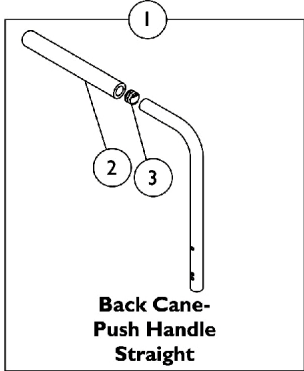

Back Cane and Attaching Hardware

For ASBA Seats (12"-15" Wide) & (16"-22" Wide Before 7/5/05)

Seat Frame shown for reference only

16"-22" Deep Seat Frame

14"-15" deep CJ Bracket shown

12"-15" Deep Seat Frame

Back Cane and Attaching Hardware

For ASBA Seats (12"-15" Wide) & (16"-22" Wide Before 7/5/05)

Item Number	Note	Part Number	Description	Quantity Per	
				Package	Assembly
1		See Chart	#1 Back Cane and Mounting Hardware	1	2
2		1135506	Package, Foam Hand Grip (9" L)	10	1
3		1134426	Package, Plug Button, Black (3/4")	10	1
4	A	1070499-NLA	NLA - Kit, Back Cane Attaching Hardware, For CJ Bracket 12-13" Deep Seat	2	1
5			Insert, Non-Threaded Back Cane (For Back Heights 20" and Lower)	1	2
7			Washer (1/4 x 23/32 x 1/16")	1	8
8			Locknut (1/4-20)	1	8
9			Spacer, Coved (1/4 x 11/16 x 1/2")	1	8
10			NLA - Bracket, Back Mounting, Black - Right	1	1
10			NLA - Bracket, Back Mounting, Black - Left	1	1
11			Screw, Hex Head (1/4-20 x 1-5/8")	1	4
4	A	1070500-NLA	Kit, Back Cane Attaching Hardware, For CJ Bracket 14-15" Deep Seat	2	1
5			Insert, Non-Threaded Back Cane (For Back Heights 20" and Lower)	1	2
7			Washer (1/4 x 23/32 x 1/16")	1	8
8			Locknut (1/4-20)	1	8
9			Spacer, Coved (1/4 x 11/16 x 1/2")	1	8
10			NLA - Bracket, Back Mounting, Black - Right	1	1
10			NLA - Bracket, Back Mounting, Black - Left	1	1
11			Screw, Hex Head (1/4-20 x 1-5/8")	1	4
4	B,C,E	1106554-NLA	NLA - Kit, Back Cane Attaching Hardware	2	1
5			Insert, Non-Threaded Back Cane (For Back Heights 20" and Lower)	1	2
6			Screw, Hex Head (1/4-20 x 1-5/8")	1	4
7			Washer (1/4 x 23/32 x 1/16")	1	4
8			Locknut (1/4-20)	1	4
9			Spacer, Coved (1/4 x 11/16 x 1/2")	1	4
4	B,D	1106555-NLA	NLA - Kit, Back Cane Attaching Hardware	2	1
5			NLA - Insert, Non-Threaded Back Cane (For Back Heights 21" and Higher)	1	2
6			Screw, Hex Head (1/4-20 x 1-5/8")	1	4
7			Washer (1/4 x 23/32 x 1/16")	1	4
8			Locknut (1/4-20)	1	4
9			Spacer, Coved (1/4 x 11/16 x 1/2")	1	4