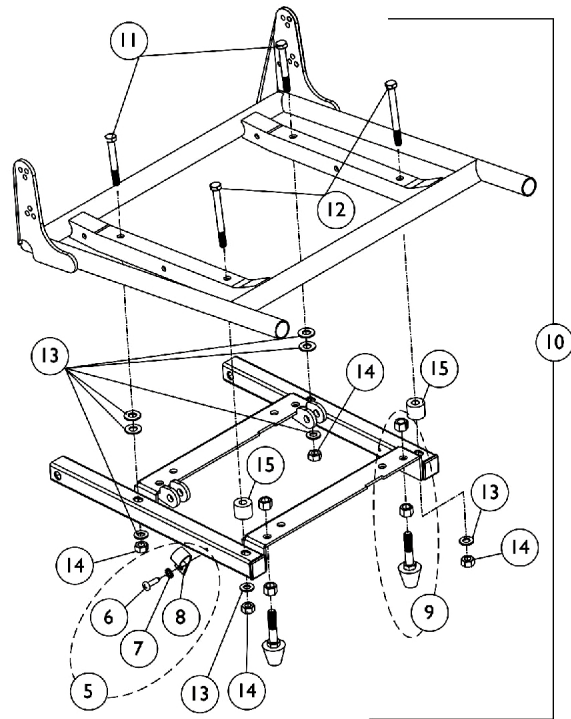

# ASBA Seat Mounting Hardware (16"-22" Wide) (Before 7/5/05)

**0 Degree Seat Mounting Hardware**

**5 Degree Seat Mounting Hardware**

## ASBA Seat Mounting Hardware (16"-22" Wide) (Before 7/5/05)

Item Number	Note	Part Number	Description	Quantity Per	
				Package	Assembly
1	A	1107307-NLA	NLA - Kit, 0 Degree 16-22" Wide ASBA Seat Mounting Hardware	1	1
2			Screw, Hex Head (5/16-18 x 2-3/4")	1	4
3			Washer, Flat (5/16 x 5/8 x 1/16")	1	4
4			Locknut (5/16-18)	1	4
5	B	1106544-NLA	NLA - Kit, Switch Clip with Mounting Hardware	2	1
6			NLA - Bracket, Cable/Wire Mounting, Black	1	1
7			Screw, Phillips Pan Head Tap (#10-16 x 3/4")	1	1
8			Lockwasher, External Tooth (#10)	1	1
9		1111007-NLA	NLA - Bumper with Mounting Hardware (Pair)	2	1
10	C	1087784-NLA	NLA - Kit, 5 Degree 16-22" Wide ASBA Seat Mounting Hardware	1	1
11			Screw, Hex Head (5/16-18 x 2-3/4")	1	2
12			NLA - Screw, Hex Head (5/16-18 x 3-1/4")	1	2
13			Washer, Flat (5/16 x 5/8 x 1/16")	1	8
14			Locknut (5/16-18)	1	4
15			NLA - Spacer (3/8 x 7/8 x 11/16")	1	2
NOTE: A - Includes items 2-4 B - Includes items 6-8 C - Includes items 11-15					