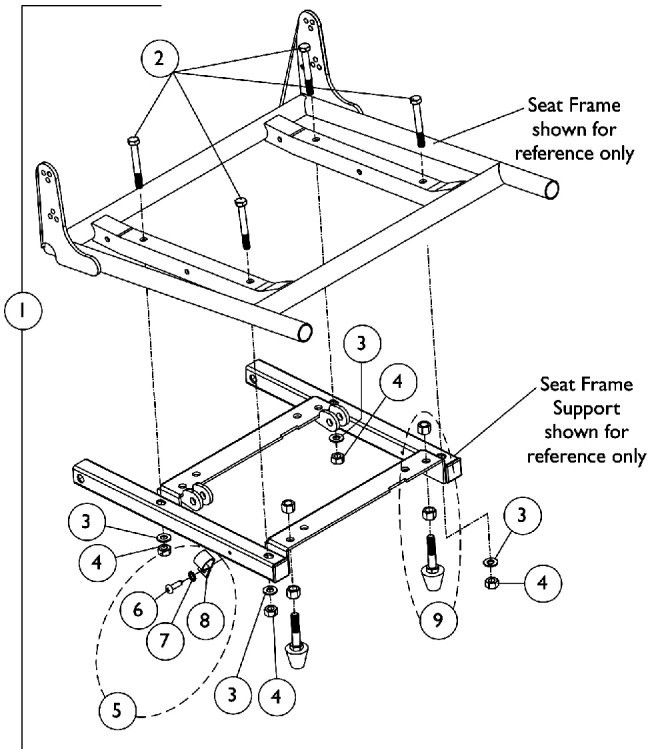

# ASBA Seat Mounting Hardware (16"-22" Wide) (Before 7/5/05)

**0 Degree Seat Mounting Hardware**

**5 Degree Seat Mounting Hardware**

## ASBA Seat Mounting Hardware (16"-22" Wide) (Before 7/5/05)

Item Number	Note	Part Number	Description	Quantity Per	
				Package	Assembly
1	A	1107307-NLA	NLA - Kit, 0 Degree 16-22" Wide ASBA Seat Mounting Hardware	1	1
2			Screw, Hex Head (5/16-18 x 2-3/4")	1	4
3			Washer, Flat (5/16 x 5/8 x 1/16")	1	4
4			Locknut (5/16-18)	1	4
5	B	1106544-NLA	NLA - Kit, Switch Clip with Mounting Hardware	2	1
6			NLA - Bracket, Cable/Wire Mounting, Black	1	1
7			Screw, Phillips Pan Head Tap (#10-16 x 3/4")	1	1
8			Lockwasher, External Tooth (#10)	1	1
9		1111007-NLA	NLA - Bumper with Mounting Hardware (Pair)	2	1
10	C	1087784-NLA	NLA - Kit, 5 Degree 16-22" Wide ASBA Seat Mounting Hardware	1	1
11			Screw, Hex Head (5/16-18 x 2-3/4")	1	2
12			NLA - Screw, Hex Head (5/16-18 x 3-1/4")	1	2
13			Washer, Flat (5/16 x 5/8 x 1/16")	1	8
14			Locknut (5/16-18)	1	4
15			NLA - Spacer (3/8 x 7/8 x 11/16")	1	2
NOTE: A - Includes items 2-4 B - Includes items 6-8 C - Includes items 11-15					