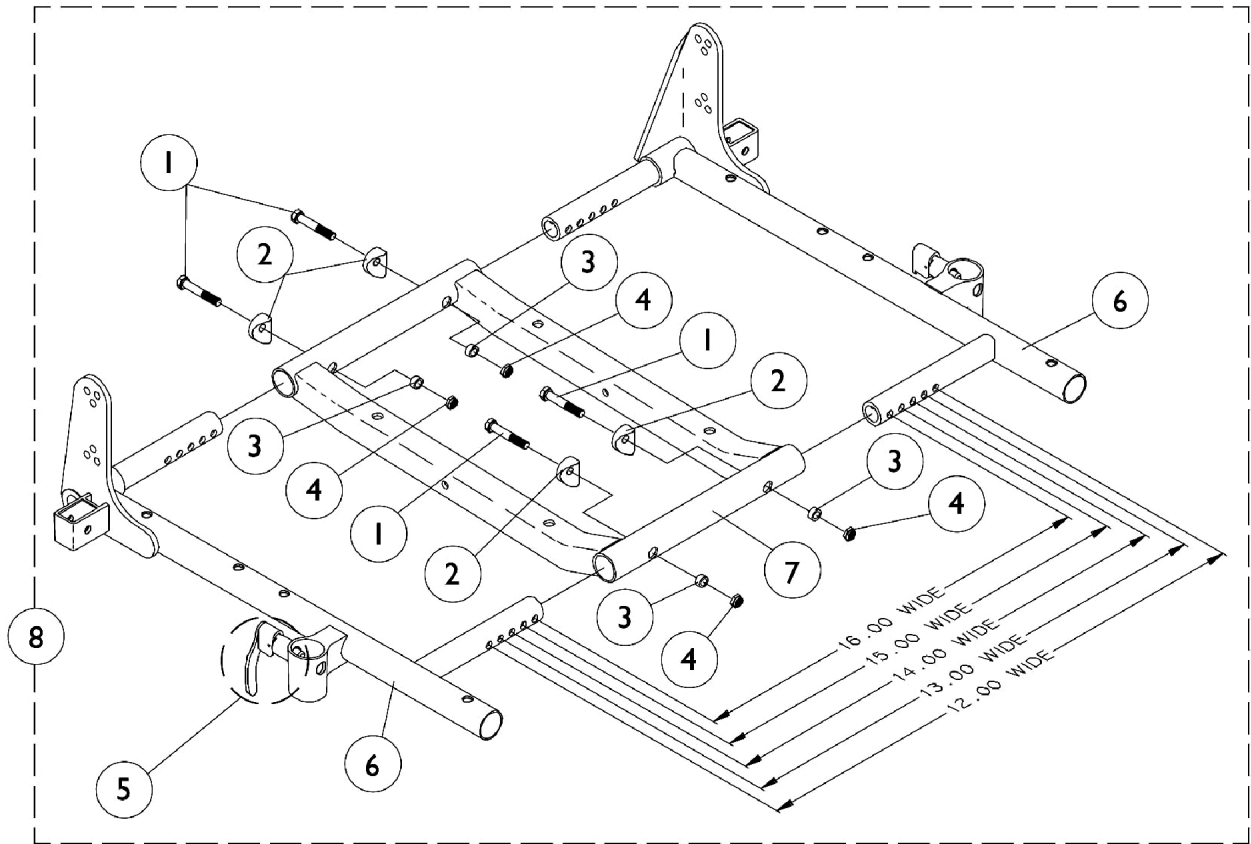

ASBA Seat Frame and Hardware (12" - 15" Wide)

ASBA Seat Frame and Hardware (12"- 15" Wide)

Item Number	Note	Part Number	Description	Quantity Per	
				Package	Assembly
1		1037610	Screw, Hex Head (1/4-20 x 1-5/8")	1	4
2		1026099	Spacer, Coved (1/4 x 11/16 x 1/2")	1	4
3		1047449-NLA	NLA - Spacer (1/4 x 3/8 x 3/16")	1	4
4		1025736	Locknut (1/4-20)	1	4
5		47471X074	Spring, Arm Lock	1	1
5		1028594	Pin, Arm Lock, Black	1	1
5		1090768	Kit, Lock Handle w/Rivets (Pair)	2	1
6-8		See Chart	#'s 6-8 ASBA Seat Frame and Hardware	1	1

#'s 6-8 Seat Frames

Item Number	Description	12"-13" W 12"-15" D	14"-15" W 12"-15" D	14"-15" W 16"-17" D	14"-15" W 18"-19" D	14"-15" W 20"-21" D	14"-15" W 22" D
6	Seat Frame Right See Note(s) A	1070473-NLA	1070473-NLA	1070473-NLA	1070526-NLA	1070528-NLA	1070530-NLA
6	Seat Frame Left See Note(s) A	1070474-NLA	1070474-NLA	1070474-NLA	1070527-NLA	1070529-NLA	1070531-NLA
7	Seat Frame Center	1070476-NLA	1070476-NLA	1070476-NLA	1070476-NLA	1070533-NLA	1070533-NLA
8	Seat Frame Assembly See Note(s) B	1070469-NLA	1070469-NLA	1070469-NLA	1070534-NLA	1070535-NLA	1070536-NLA
NOTE: A - Seat frame includes item 5 arm lock assembly. B - Includes items 1-7							