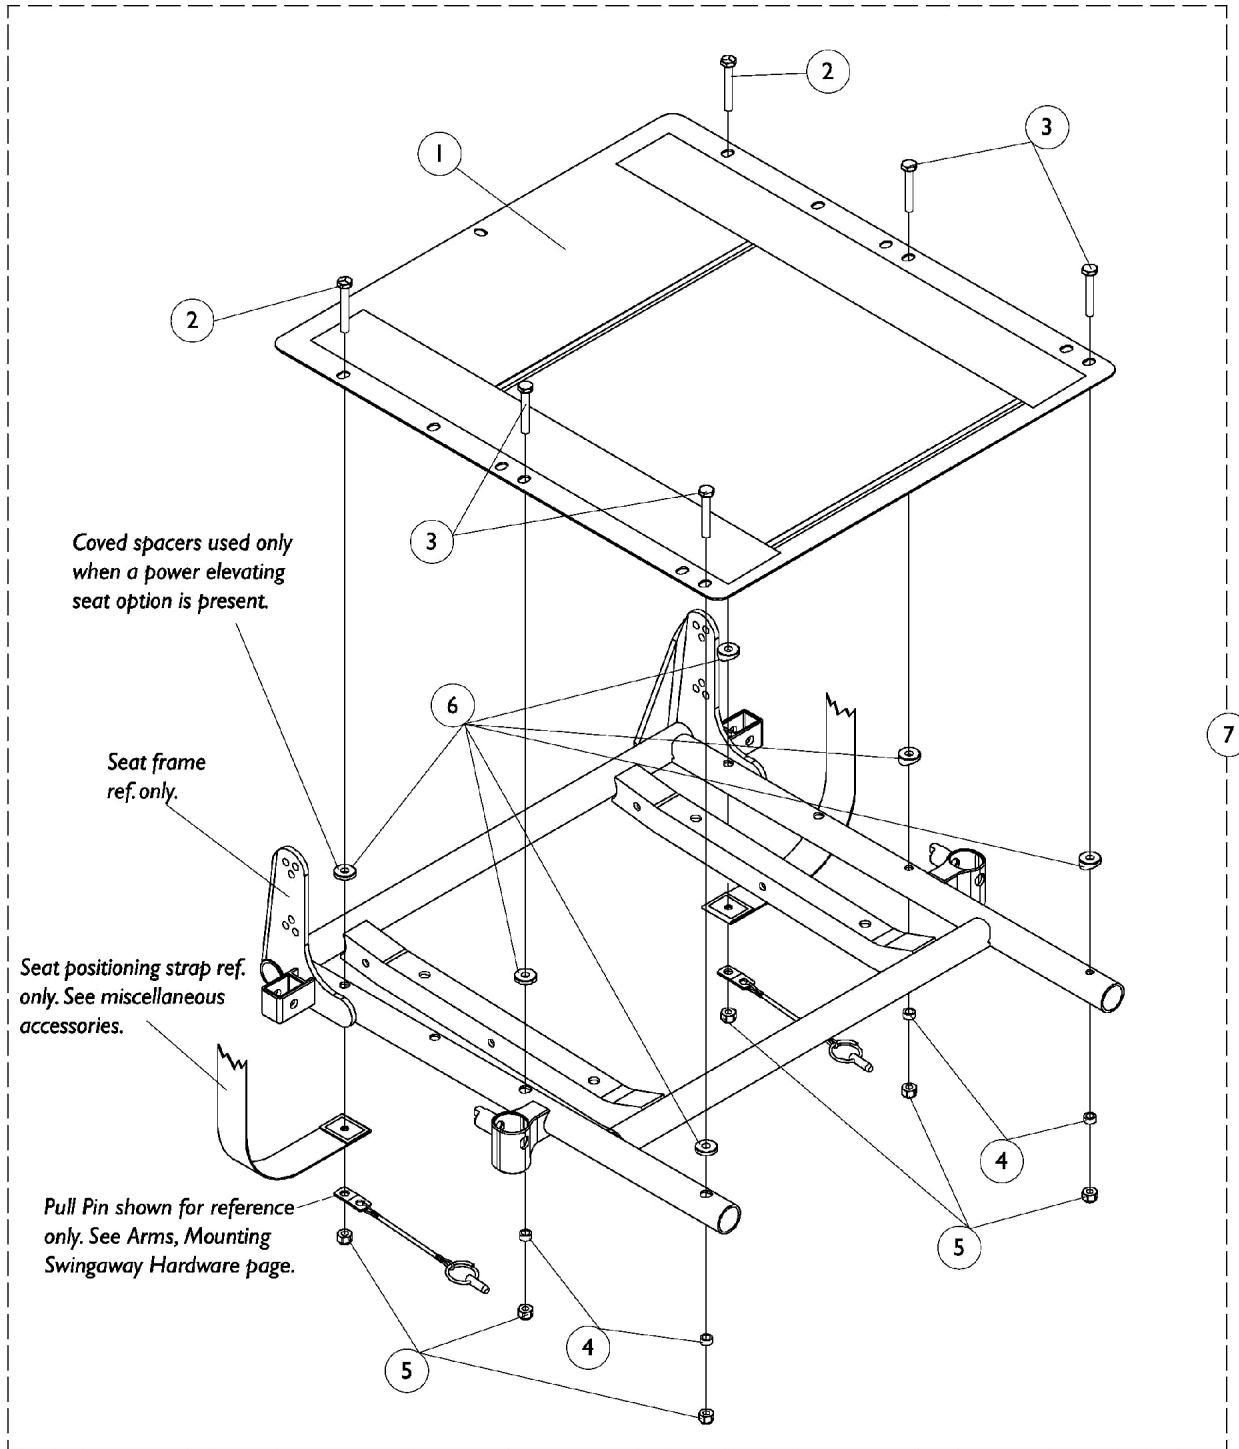

Seat Pan and Attaching Hardware

For ASBA Seat (Before 7/5/05)

Seat Pan and Attaching Hardware For ASBA Seat (Before 7/5/05)

Item Number	Note	Part Number	Description	Quantity Per	
				Package	Assembly
1		See Chart	#1 Seat Pan - 12"-18" Depth	1	1
1		See Chart	#1 Seat Pan - 19"-22" Depth	1	1
7	B	1070459-NLA	NLA - Kit, Seat Pan Mounting Hardware	1	1
2			Screw, Hex Head (1/4-20 x 1-5/8")	1	2
3			Screw, Hex Head (1/4-20 x 1-1/2")	1	4
4			NLA - Spacer (1/4 x 3/8 x 3/16")	1	4
5			Locknut (1/4-20)	1	6
7	A,C	1109336-NLA	Kit, Seat Pan Mounting Hardware	1	1
2			NLA - Screw, Hex Head (1/4-20 x 1-3/4")	1	2
3			Screw, Hex Head (1/4-20 x 1-5/8")	1	4
4			NLA - Spacer (1/4 x 3/8 x 3/16")	1	4
5			Locknut (1/4-20)	1	6
6			Spacer, Coved (1/4 x 11/16 x 1/2")	1	6

NOTE: A - Hardware used when a power elevating seat option is present.
 B - Includes items 2-5
 C - Includes items 2-6

#1 Seat Pan

12"-18" Depth

Chair Width	12"-15" Deep	16" Deep	17" Deep	18" Deep
12" W	1066009-NLA	1070513	N/A	N/A
13" W	1066010-NLA	1070514-NLA	N/A	N/A
14" W	1066022-NLA	1066011-NLA	1066022-NLA	1066033-NLA
15" W	1066023-NLA	1066012-NLA	1066023-NLA	1066034-NLA
16" W	1066024	1066013-NLA	1066024	1066035-NLA
17" W	N/A	1066014-NLA	1066025-NLA	1066036-NLA
18" W	N/A	1066015-NLA	1066026	1066037-NLA
19" W	N/A	1066016-NLA	1066027-NLA	1066038-NLA
20" W	N/A	1066017-NLA	1066028-NLA	1066039-NLA
21" W	N/A	1066018-NLA	1066029-NLA	1066040-NLA
22" W	N/A	1066019-NLA	1066030-NLA	1066041-NLA
23" W	N/A	1066020-NLA	1066031-NLA	1066042-NLA
24" W	N/A	1066021-NLA	1066032-NLA	1066043-NLA