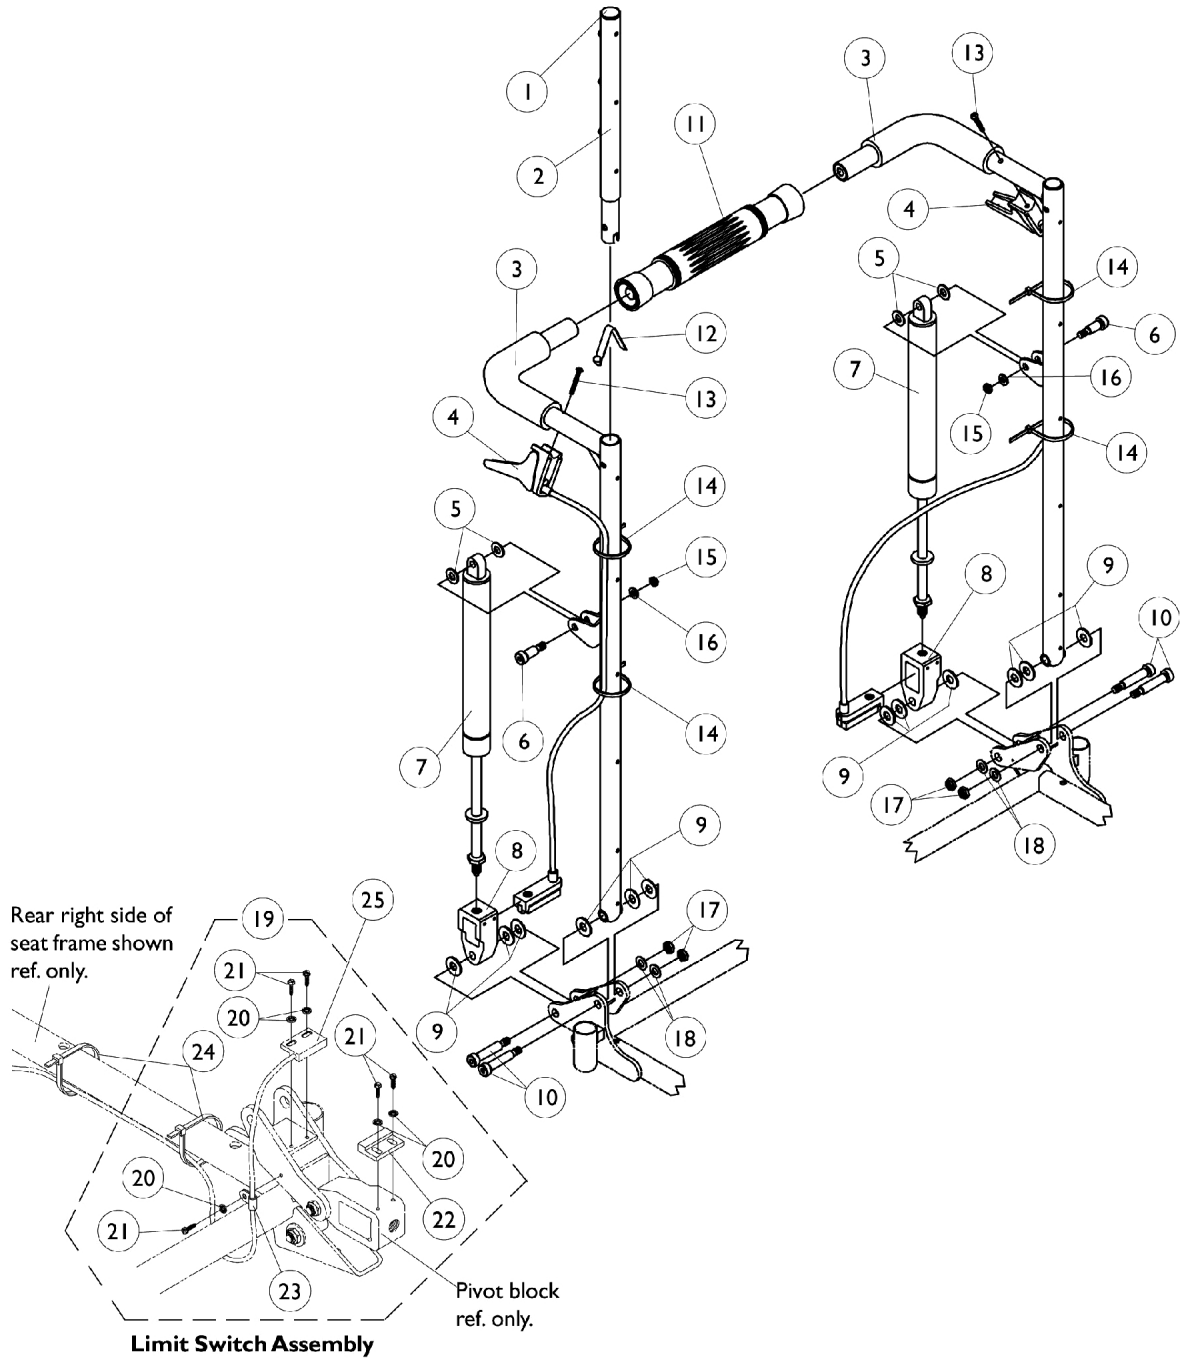

Recliner Back Assembly

For ASBA Seat Frames (Before 7/5/05)

Rear right side of seat frame shown ref. only.

Pivot block ref. only.

Limit Switch Assembly

NOTE: Sensor actuator used with a recliner harness and sensor cable to serve as a drive lockout safety feature.

Recliner Back Assembly For ASBA Seat Frames (Before 7/5/05)

Item Number	Note	Part Number	Description	Quantity Per	
				Package	Assembly
1		1027095	Plug Button, Black (7/8")	1	2
2		1052997-NLA	NLA - Headrest Tube Assembly, Black - Right	1	1
2		1052998-NLA	NLA - Headrest Tube Assembly, Black - Left	1	1
3		See Chart	#3 Back Cane with Grip	1	1
4	B	1050214	Cable with Trigger	1	2
4	C	1050215	Cable with Trigger	1	2
4	D	1050216	Cable with Trigger	1	2
5		1026032	Washer, Nylon (11/32 x 11/16 x 1/16")	1	4
6		1050153	Screw, Shoulder Hex Socket Head (5/16 x 7/8", 1/4-20)	1	2
7	E	1050154	Cylinder, Lock, Recline	1	2
7	F	1050306	Cylinder, Lock	1	2
8		1050136	Pivot, Block	1	2
9		1012371	Washer, Nylon (3/8 x 7/8 x 1/16")	1	12
10		1031665	Screw, Shoulder Hex Socket Head (3/8 x 1-1/2", 5/16-18)	1	4
11	G	1050293	Bar, Spreader, Black (14-20" W)	1	1
11	H	1050294	Bar, Spreader, Black (21-24" W)	1	1
12		1024713	Spring, Torsion w/ Button	1	2
13		1091417-NLA	NLA - Screw, Phillips Pan Head (#10-24 x 1-1/4")	1	2
14		1095503-NLA	NLA - Package, Tie Wrap (5-5/8" L)	10	1
15		1025736	Locknut (1/4-20)	1	2
16		1026907	Washer (1/4 x 1/2 x 1/16")	1	2
17		1026158	Locknut (5/16-18)	1	4
18		1025704	Washer, Flat (5/16 x 5/8 x 1/16")	1	4
19	A	1053178-NLA	NLA - Switch Assembly, Limit	1	1
20		1008525-NLA	NLA - Washer, Internal Tooth Lock (#4-40)	1	5
21		1025116-NLA	NLA - Screw, Slotted Hex Washer Head Tap (#4-3/8")	1	5
22		1024001	Sensor, Actuator Switch	1	1
23		1050310-NLA	NLA - Clamp, Cable	1	1
24		1095503-NLA	NLA - Package, Tie Wrap (5-5/8" L)	10	1
25		1092913-NLA	NLA - Cable, Drive Lockout Sensor	1	1