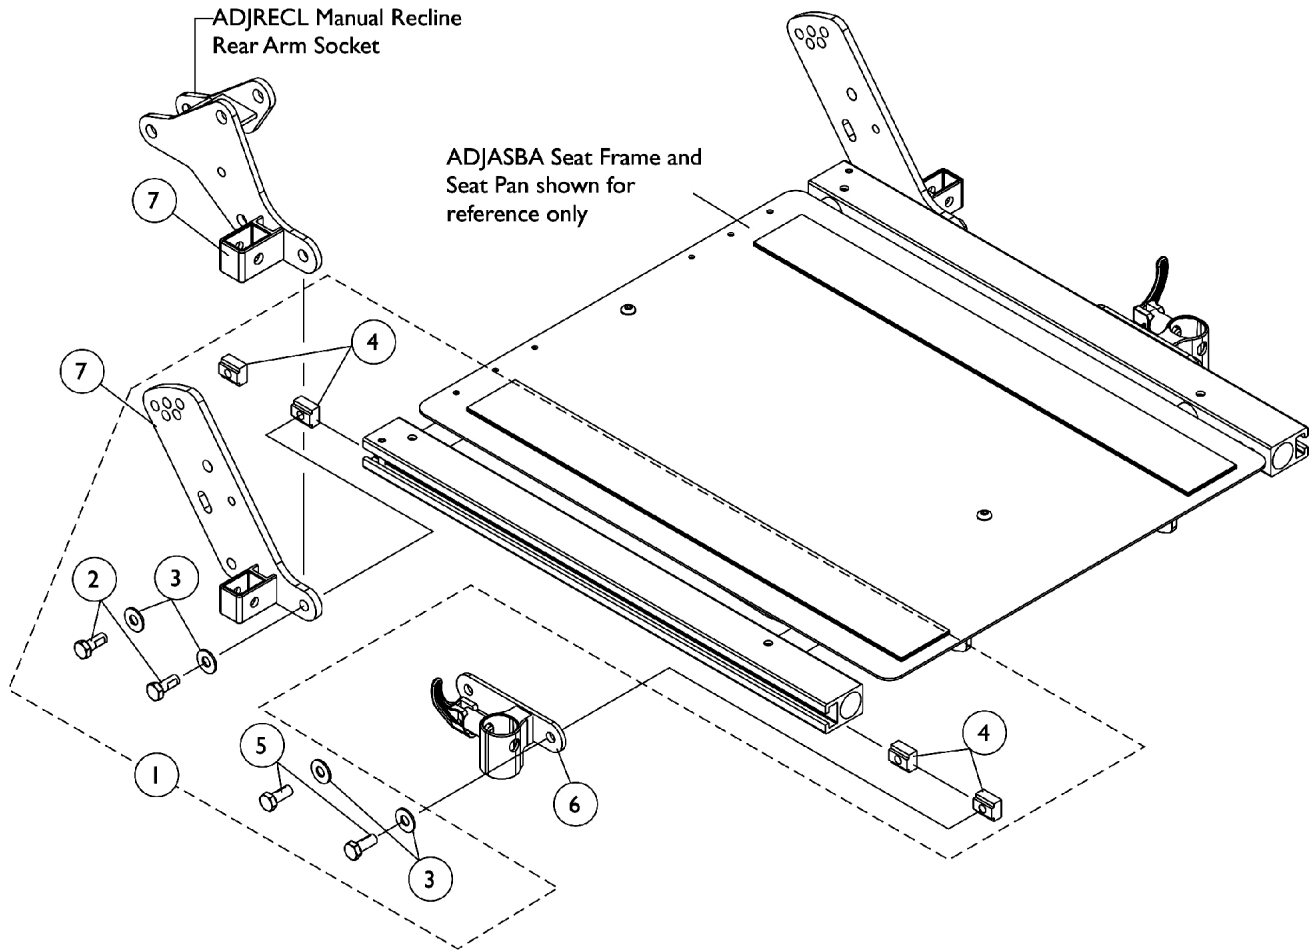

Front/Rear Arm Socket Assembly and Hardware

ADJASBA/ADJRECL Seats (16"-24" Wide) (After 7/4/05)

Front/Rear Arm Socket Assembly and Hardware ADJASBA/ADJRECL Seats (16"-24" Wide) (After 7/4/05)

Item Number	Note	Part Number	Description	Quantity Per	
				Package	Assembly
1	A	1125734	Kit, Front/Rear Arm Socket Assembly Mounting Hardware	1	1
2			Screw, Hex Head w/ Patch (5/16-18 x 3/4")	1	2
3			Washer, Steel (5/16 x 3/4 x 1/16")	1	4
4			T-Nut (5/16-18)	1	4
5			Screw, Hex Head w/ Patch (5/16-18 x 5/8")	1	2
6		1122619	Socket, Arm, Front - Right	1	1
6		1122620	Socket, Arm, Front - Left	1	1
7		1125478	Bracket, Arm Socket/Cane, Rear - Right	1	1
7		1125479	Bracket, Arm Socket/Cane, Rear - Left	1	1
7		1134481	Socket, Arm, ADJRECL, Rear - Right	1	1
7		1134482	Socket, Arm, ADJRECL, Rear - Left	1	1

NOTE: A - Includes items 2-5