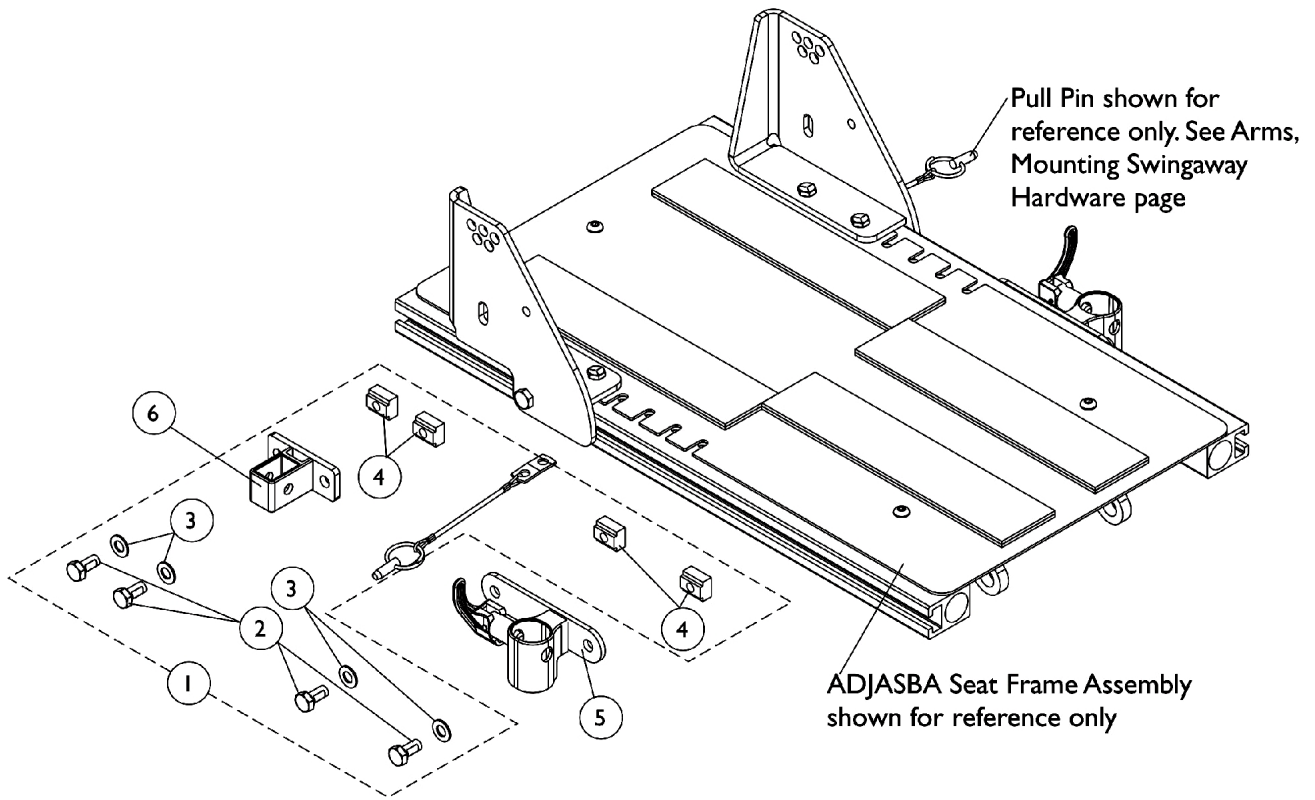

Front/Rear Arm Socket Assembly and Hardware

ADJASBA Seat (12"-16" Wide) (After 7/4/05)

Front/Rear Arm Socket Assembly and Hardware ADJASBA Seat (12"-16" Wide) (After 7/4/05)

Item Number	Note	Part Number	Description	Quantity Per	
				Package	Assembly
1	A	1135502	Kit, Front/Rear Arm Socket Assembly Mounting Hardware	1	1
2			Screw, Hex Head w/ Patch (5/16-18 x 5/8")	1	4
3			Washer, Flat (5/16 x 5/8 x 1/16")	1	4
4			T-Nut (5/16-18)	1	4
5		1122619	Socket, Arm, Front - Right	1	1
5		1122620	Socket, Arm, Front - Left	1	1
6		1126142	Socket, Arm, Rear	1	1

NOTE: A - Includes items 2-4