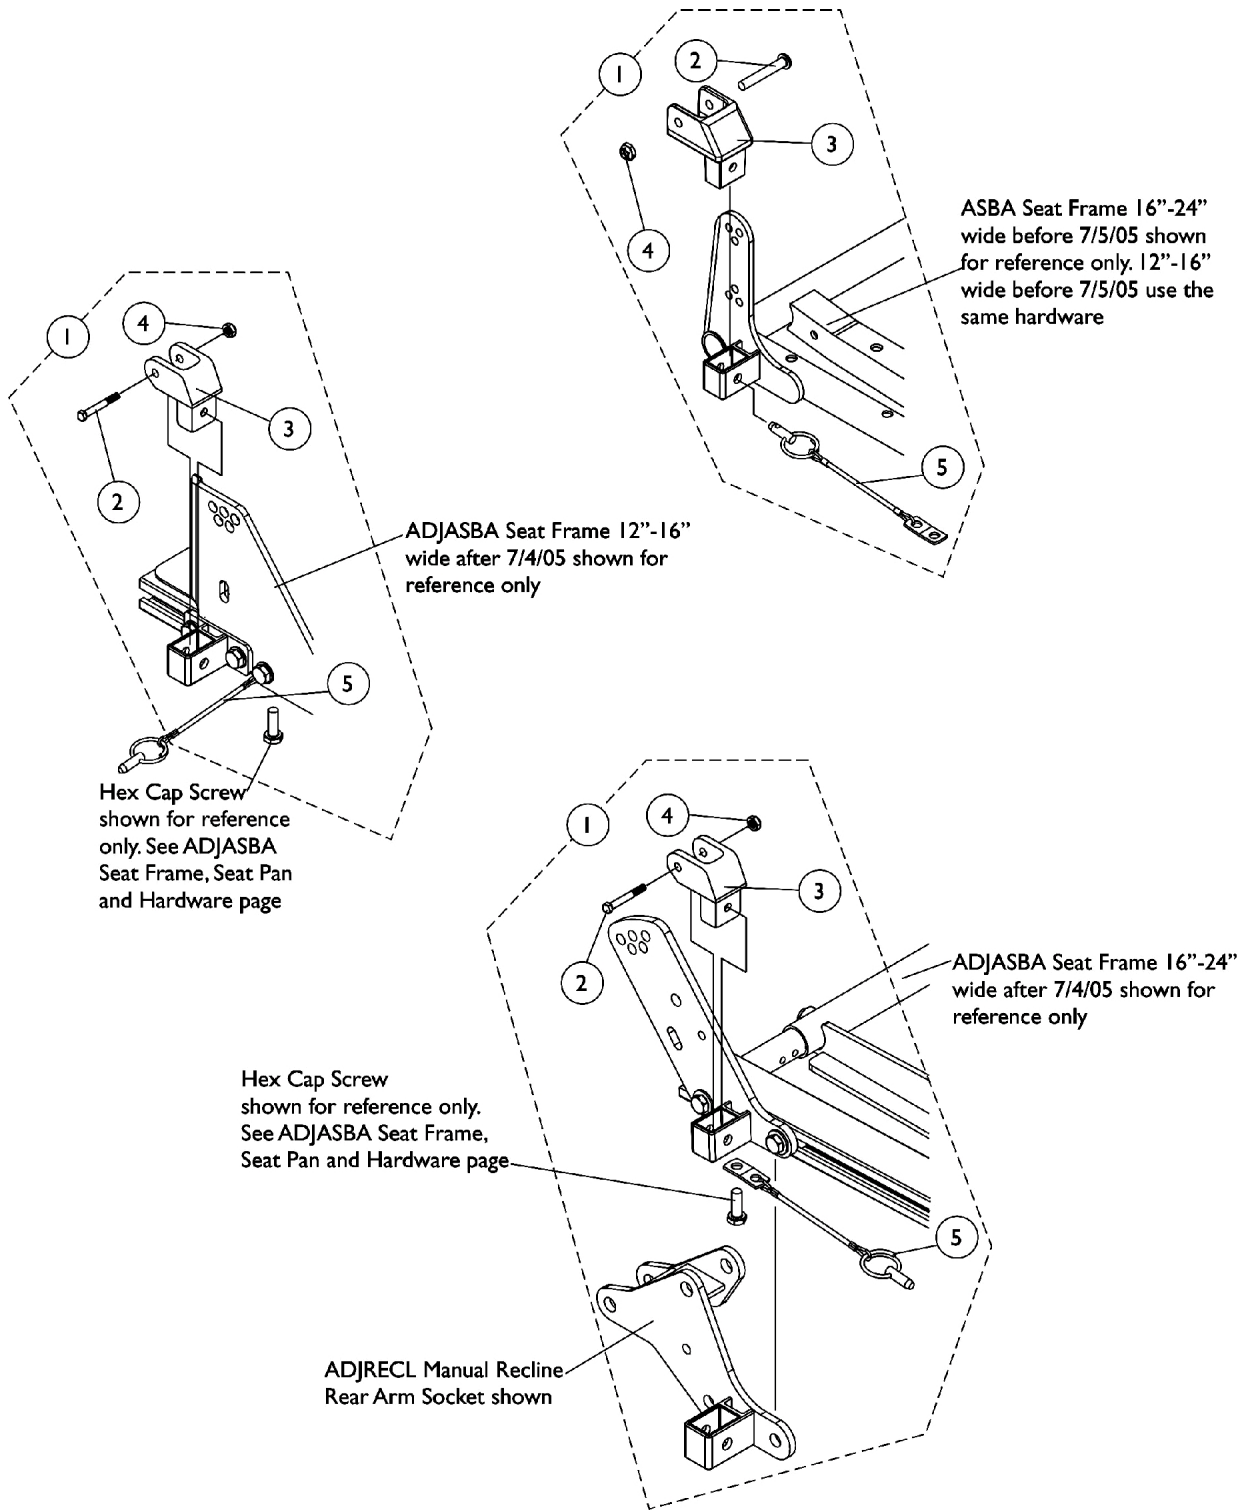

Arm Mounting Swingaway Hardware

ASBA and ADJASBA/ADJRECL Seats

Arm Mounting Swingaway Hardware ASBA and ADJASBA/ADJRECL Seats

Item Number	Note	Part Number	Description	Quantity Per	
				Package	Assembly
1	A	1068488	Kit, Swingaway Armrest Mounting Hardware	1	1
2		1019590	Screw, Socket Button Head (1/4-20 x 1-5/8")	1	1
3		1068025	Clevis, Pivot	1	1
4		1025195	Locknut (1/4-20)	1	1
5		1068039	Pin, Pull	1	1

NOTE: A - Includes items 2-5