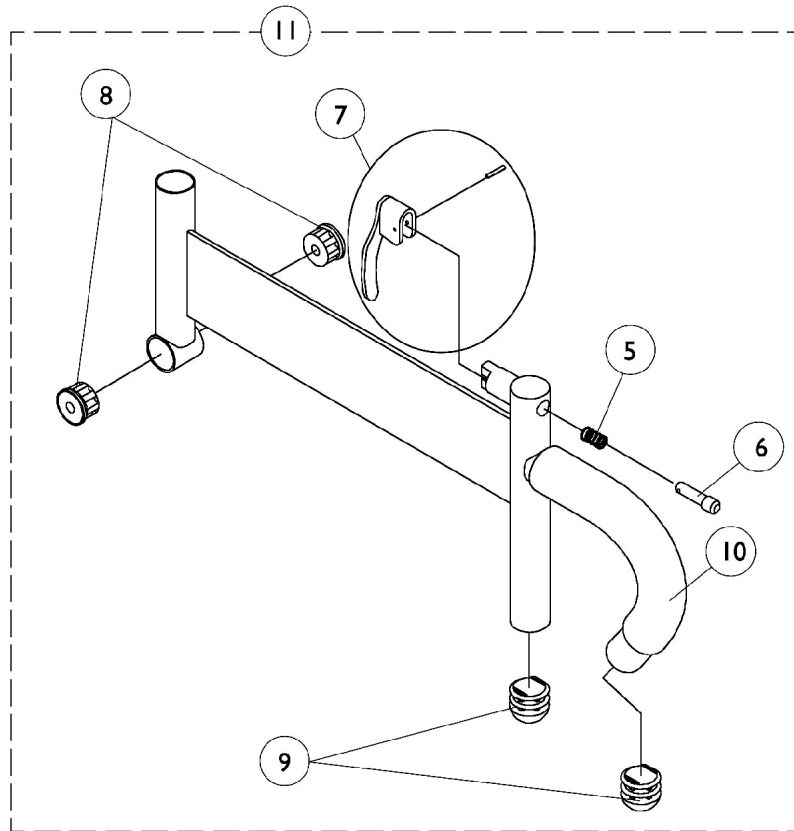

Arms, Adjustable Height

(12-13" W x 12-15" D)/(14-15" W x 12-22" D) ASBA Seats & (12-16" W x 12-18" D) ADJASBA Seats

Arms, Adjustable Height

(12-13" W x 12-15" D)/(14-15" W x 12-22" D) ASBA Seats & (12-16" W x 12-18" D) ADJASBA Seats

Item Number	Note	Part Number	Description	Quantity Per	
				Package	Assembly
1	A	8881015932-NL A	NLA - Pad, Arm, Vinyl, Full Length - Right (14" L x 2" W)	1	1
1	A	8881015933-NL A	NLA - Pad, Arm, Vinyl, Full Length - Left (14" L x 2" W)	1	1
1	A	8881053577	Kit, Arm Pad w/ Screws, Full Length (14" L x 2" W) (Pair)	2	1
1	A	8881011811-NL A	NLA - Pad, Arm, Vinyl, Desk Length (9" L x 2" W)	1	1
1	A	8881053578	Kit, Arm Pad w/ Screws, Desk Length (9" L x 2" W) (Pair)	2	1
2		1071263	Arm Tube Assembly w/ Plug Buttons, Full Length, Black - Right/Left	1	1
2		1071259	Arm Tube Assembly w/ Plug Buttons, Desk Length, Black - Right/Left	1	1
3		1027095	Plug Button, Black (7/8")	1	2
4		1055949	Package, Screw, Phillips Pan Head (#10-32 x 1-3/8")	2	1
5		47471X074	Spring, Arm Lock	1	1
6		1028594	Pin, Arm Lock, Black	1	1
7		1090768	Kit, Lock Handle w/Rivets (Pair)	2	1
8		1065936	Plug, Pivot	1	2
9		1067734	Plug Button, Black (5/8")	1	2
10		1016298	Grip, Push Handle	1	1
11		1068585	Arm Base Assembly, Adjustable Height, Black - Right	1	1
11		1068586	Arm Base Assembly, Adjustable Height, Black - Left	1	1