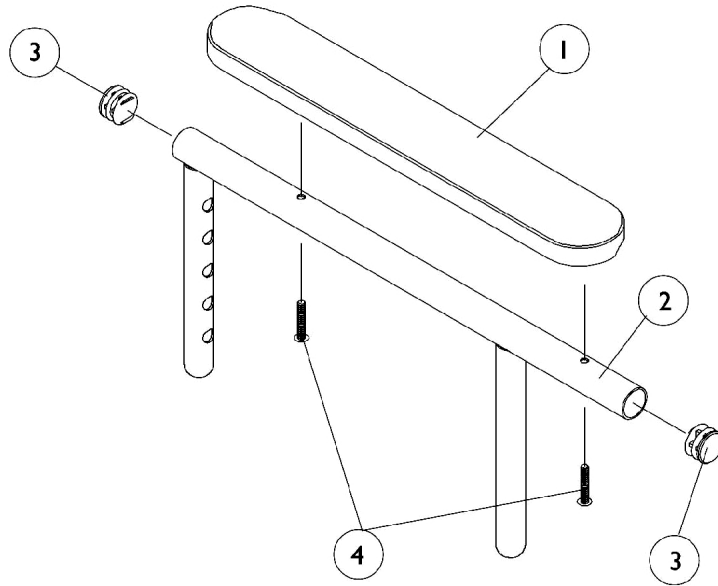

Arms, Adjustable Height

(12-13" W x 12-15" D)/(14-15" W x 12-22" D) ASBA Seats & (12-16" W x 12-18" D) ADJASBA Seats

Arms, Adjustable Height

(12-13" W x 12-15" D)/(14-15" W x 12-22" D) ASBA Seats & (12-16" W x 12-18" D) ADJASBA Seats

Item Number	Note	Part Number	Description	Quantity Per	
				Package	Assembly
1	A	8881015932-NL A	NLA - Pad, Arm, Vinyl, Full Length - Right (14" L x 2" W)	1	1
1	A	8881015933-NL A	NLA - Pad, Arm, Vinyl, Full Length - Left (14" L x 2" W)	1	1
1	A	8881053577	Kit, Arm Pad w/ Screws, Full Length (14" L x 2" W) (Pair)	2	1
1	A	8881011811-NL A	NLA - Pad, Arm, Vinyl, Desk Length (9" L x 2" W)	1	1
1	A	8881053578	Kit, Arm Pad w/ Screws, Desk Length (9" L x 2" W) (Pair)	2	1
2		1071263	Arm Tube Assembly w/ Plug Buttons, Full Length, Black - Right/Left	1	1
2		1071259	Arm Tube Assembly w/ Plug Buttons, Desk Length, Black - Right/Left	1	1
3		1027095	Plug Button, Black (7/8")	1	2
4		1055949	Package, Screw, Phillips Pan Head (#10-32 x 1-3/8")	2	1
5		47471X074	Spring, Arm Lock	1	1
6		1028594	Pin, Arm Lock, Black	1	1
7		1090768	Kit, Lock Handle w/Rivets (Pair)	2	1
8		1065936	Plug, Pivot	1	2
9		1067734	Plug Button, Black (5/8")	1	2
10		1016298	Grip, Push Handle	1	1
11		1068585	Arm Base Assembly, Adjustable Height, Black - Right	1	1
11		1068586	Arm Base Assembly, Adjustable Height, Black - Left	1	1